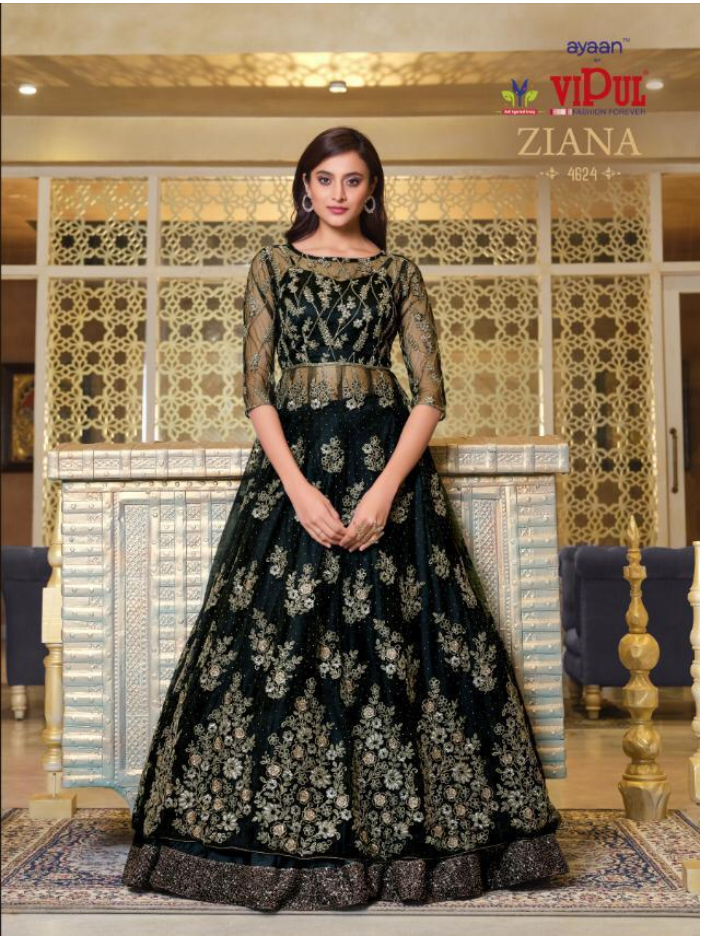

ayaan
VIPUL
ZIANA

→ 4621 ←

ayaan
viPUL
ZIANA

◆ 4622 ◆

ayaan
VI PUL
ZIANA
- 4824 -

ayaan™
VIPUL
ZIANA
4626

4626

DCAT-55 (ZIANA)

D.NO:	PRODUCT DETAILS
D4621A PEACOCK BLUE	A FOREVER FESTIVE TONE-OUR PEACOCK BLUE NET GOWN FEATURES SEQUIN FRONT WITH GLITLER CORD EMBROIDERY. WE OFFER YOU A DUAL LOOK WITH SATIN INNER AND AN EMBROIDERED SATIN PANT. NET 4-SIDE BORDER DUPATTA INCLUDED.
D4622A MAROON	A TRENDY MAROON COLOR NET GOWN EMBROIDERED WITH TONAL CORD AND SEQUIN EMBROIDERY. STYLE OF DESIGN AND PATTERN ADDING ESTHETIC VALUE TO THE GARMENT. SATIN INNER NET DUPATTA & SANTOON BOTTOM INCLUDED.
D4623A BEIGE	A BEAUTIFUL BEIGE NET GOWN EMBELLISHED WITH DUAL COLOR SEQUIN AND CORD EMBROIDERY. FLAUNT WITH EMBROIDERED NET DUPATTA. SATIN INNER & SANTOON BOTTOM INCLUDED.
D4624A BLACK	GET AHEAD WITH OUR BLACK TONAL CORDING SEQUIN EMBROIDERED NET GOWN WITH CRYSTAL WORK AND SATIN LEHENGA WITH SEQUIN BORDER. YOU CAN ALSO STYLE IT WITH EMBROIDERED NET DUPATTA & SANTOON BOTTOM.
D4625A GREY	OUR SPARKLING GREY OUTFIT IN NET IS EMBELLISHED WITH GREY GLITLER SEQUIN & DUAL CORDS & SATIN INNER.FEEL FRESHNESS OF OUTFIT WITH AN EMBROIDERED NET DUPATTA & SANTOON BOTTOM.
D4626A BEIGE	TONAL CORD EMBROIDERY ON BEIGE NET GOWN. GIVES ROYAL LOOK. GOWN HAS FRONT SLIT LOOK STYLISH WITH EMBROIDERED PANTS. SATIN INNER AND NET 4-SIDE BORDER DUPATTA.
D4627A HOT PINK	A FEMININE HOT PINK COLOR NET GOWN EMBROIDERED WITH TONAL CORD SEQUIN IN MODERN DESIGN PATTERN. SATIN LEHENGA GIVES CHIC TOUCH TO THE GARMENT, SEQUIN EMBROIDERY BORDER ON LEHENGA. NET DUPATTA INCLUDED.
D4628A MINT BLUE	OUR FABULOUS NET GOWN IN MINT BLUE COLOR IS DESIGNED WITH A MIRROR KALI LOOK IN CRYSTAL PINK CORD AND FEATURES A BEAUTIFUL SWAROVSKI WORK ON ALL KALI. SANTOON BOTTOM AND NET DUPATTA INCLUDED.
D4629A N.BLUE	TONAL CORD EMBROIDERY ON N.BLUE NET GOWN. GIVES ROYAL LOOK. GOWN HAS FRONT SLIT LOOK STYLISH WITH SATIN INNER AND NET DUPATTA EMBROIDERED , SANTOON BOTTOM INCLUDED.