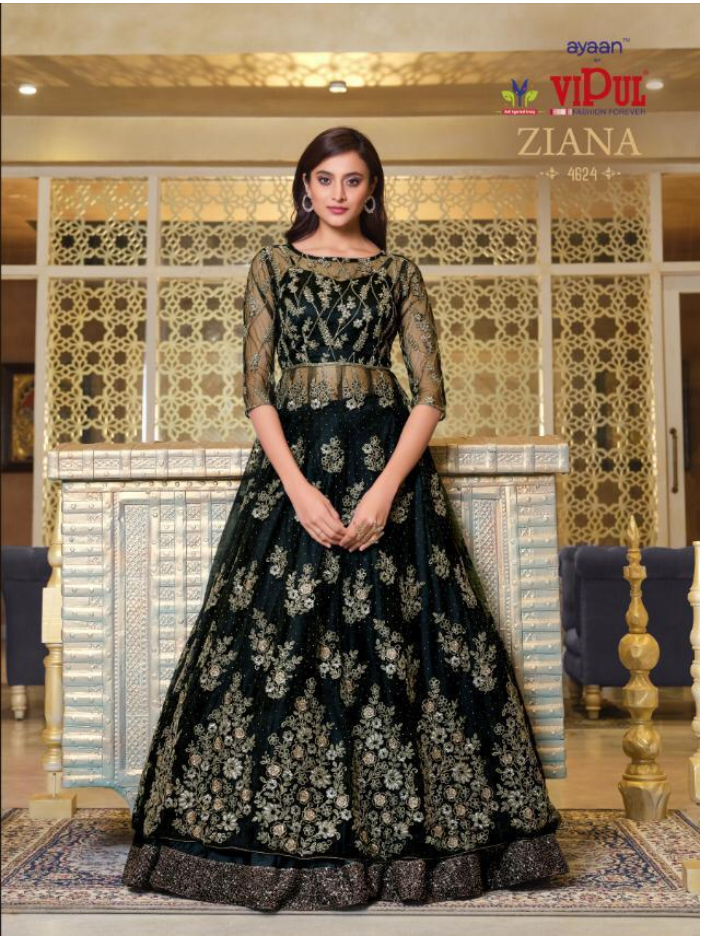

ayaan
VIPUL
ZIANA

→ 4621 ←

ayaan
VIPOUL
ZIANA

◆ 4622 ◆

ayaan
VI PUL
ZIANA
- 4824 -

ayaan™
VIPUL
ZIANA
4626

4626

ayaz
viDua
ZIANA

ayaan
VIDUL
ZIANA
4629

DCAT-55 (ZIANA)

D.NO:	PRODUCT DETAILS
D4621A PEACOCK BLUE	A FOREVER FESTIVE TONE-OUR PEACOCK BLUE NET GOWN FEATURES SEQUIN FRONT WITH GLITLER CORD EMBROIDERY. WE OFFER YOU A DUAL LOOK WITH SATIN INNER AND AN EMBROIDERED SATIN PANT. NET 4-SIDE BORDER DUPATTA INCLUDED.
D4622A MAROON	A TRENDY MAROON COLOR NET GOWN EMBROIDERED WITH TONAL CORD AND SEQUIN EMBROIDERY. STYLE OF DESIGN AND PATTERN ADDING ESTHETIC VALUE TO THE GARMENT. SATIN INNER NET DUPATTA & SANTOON BOTTOM INCLUDED.
D4623A BEIGE	A BEAUTIFUL BEIGE NET GOWN EMBELLISHED WITH DUAL COLOR SEQUIN AND CORD EMBROIDERY. FLAUNT WITH EMBROIDERED NET DUPATTA. SATIN INNER & SANTOON BOTTOM INCLUDED.
D4624A BLACK	GET AHEAD WITH OUR BLACK TONAL CORDING SEQUIN EMBROIDERED NET GOWN WITH CRYSTAL WORK AND SATIN LEHENGA WITH SEQUIN BORDER. YOU CAN ALSO STYLE IT WITH EMBROIDERED NET DUPATTA & SANTOON BOTTOM.
D4625A GREY	OUR SPARKLING GREY OUTFIT IN NET IS EMBELLISHED WITH GREY GLITLER SEQUIN & DUAL CORDS & SATIN INNER.FEEL FRESHNESS OF OUTFIT WITH AN EMBROIDERED NET DUPATTA & SANTOON BOTTOM.
D4626A BEIGE	TONAL CORD EMBROIDERY ON BEIGE NET GOWN. GIVES ROYAL LOOK. GOWN HAS FRONT SLIT LOOK STYLISH WITH EMBROIDERED PANTS. SATIN INNER AND NET 4-SIDE BORDER DUPATTA.
D4627A HOT PINK	A FEMININE HOT PINK COLOR NET GOWN EMBROIDERED WITH TONAL CORD SEQUIN IN MODERN DESIGN PATTERN. SATIN LEHENGA GIVES CHIC TOUCH TO THE GARMENT, SEQUIN EMBROIDERY BORDER ON LEHENGA. NET DUPATTA INCLUDED.
D4628A MINT BLUE	OUR FABULOUS NET GOWN IN MINT BLUE COLOR IS DESIGNED WITH A MIRROR KALI LOOK IN CRYSTAL PINK CORD AND FEATURES A BEAUTIFUL SWAROVSKI WORK ON ALL KALI. SANTOON BOTTOM AND NET DUPATTA INCLUDED.
D4629A N.BLUE	TONAL CORD EMBROIDERY ON N.BLUE NET GOWN. GIVES ROYAL LOOK. GOWN HAS FRONT SLIT LOOK STYLISH WITH SATIN INNER AND NET DUPATTA EMBROIDERED , SANTOON BOTTOM INCLUDED.