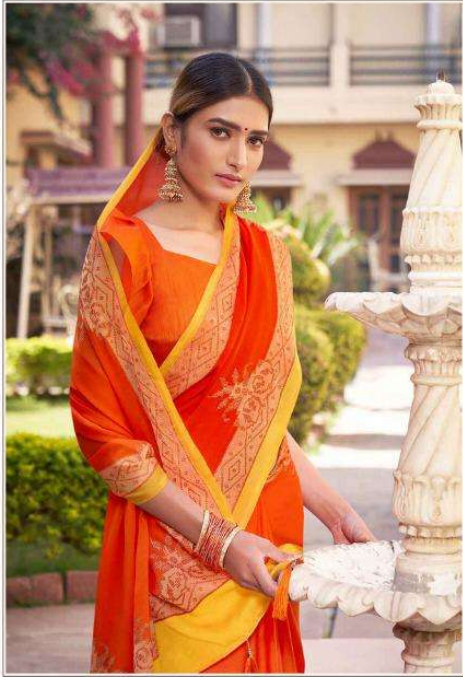

Refresh your mix of late sareebels with intricately patterned touch to your personality. Bright color is one of the strongest behavioral and exotic effect, pure elegant walk.

SEEMA SAREES

Sun Beauty

*Replace your out of date wardrobe with
touch to your personality. Right color is one of the strongest.*

4001

 SEEMA SAREES

Elegance
*Replace your set of daily wearables with
touch to your personality. Bright color is one of the strongest*
4002

SEEMA SAREES

4003

4004

SEEMA SAREES

Majestic

*Replace your out of date wardrobe with
back to your personality. Bright color is one of the strongest*

4005

4001

4002

4003

4004

4005

4006