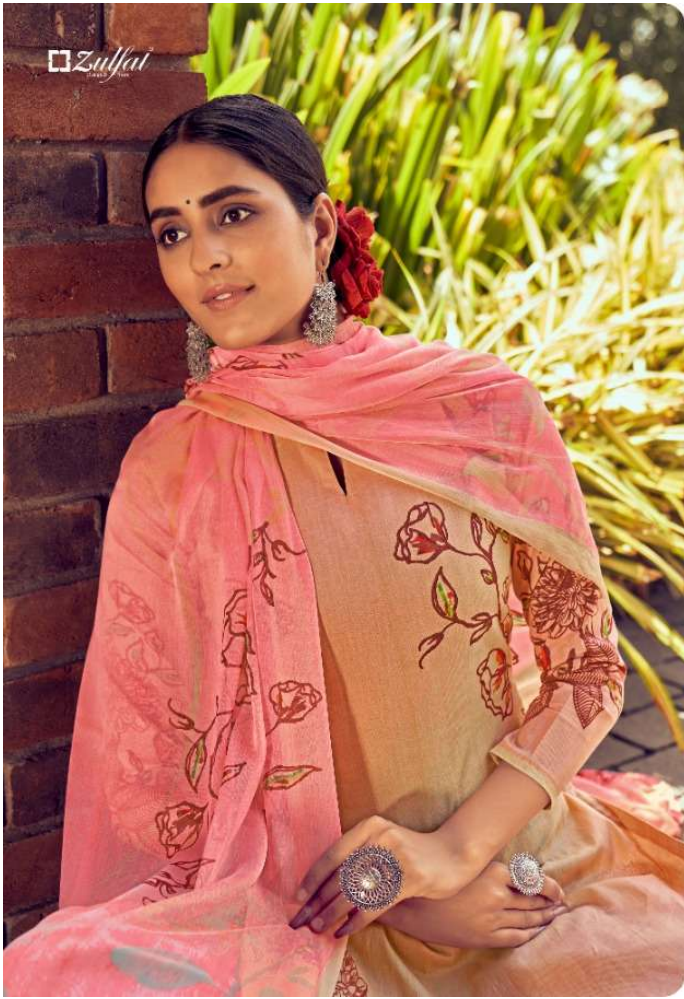

Cultural * legacy

*
343-005