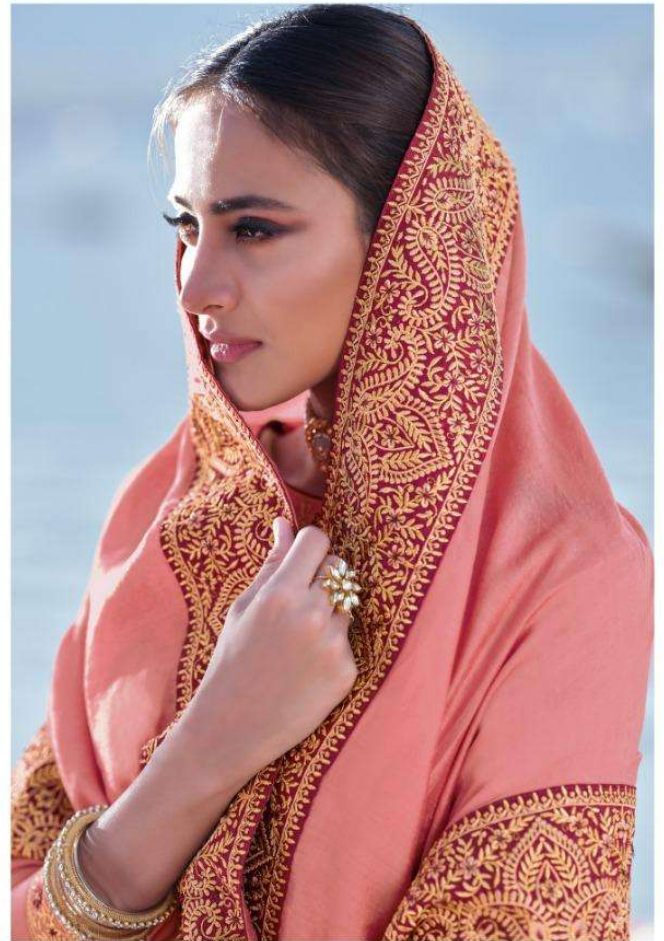

NARI

DAI 1403

PRESENTING TO YOU OUR NEW CATALOGUE

तोहफा
تہفہ
TOHEFA

FROM NAARI FASHIONS,

TOP

PURE INDIANA SILK

BOTTOM

DULL SANTUN

DUPATTA

GADHWAL SILK FOUR SIDE

HEAVY EMBROIDERY LACE

NARI

cat. 1405

NARI

تہفا
TOHFA