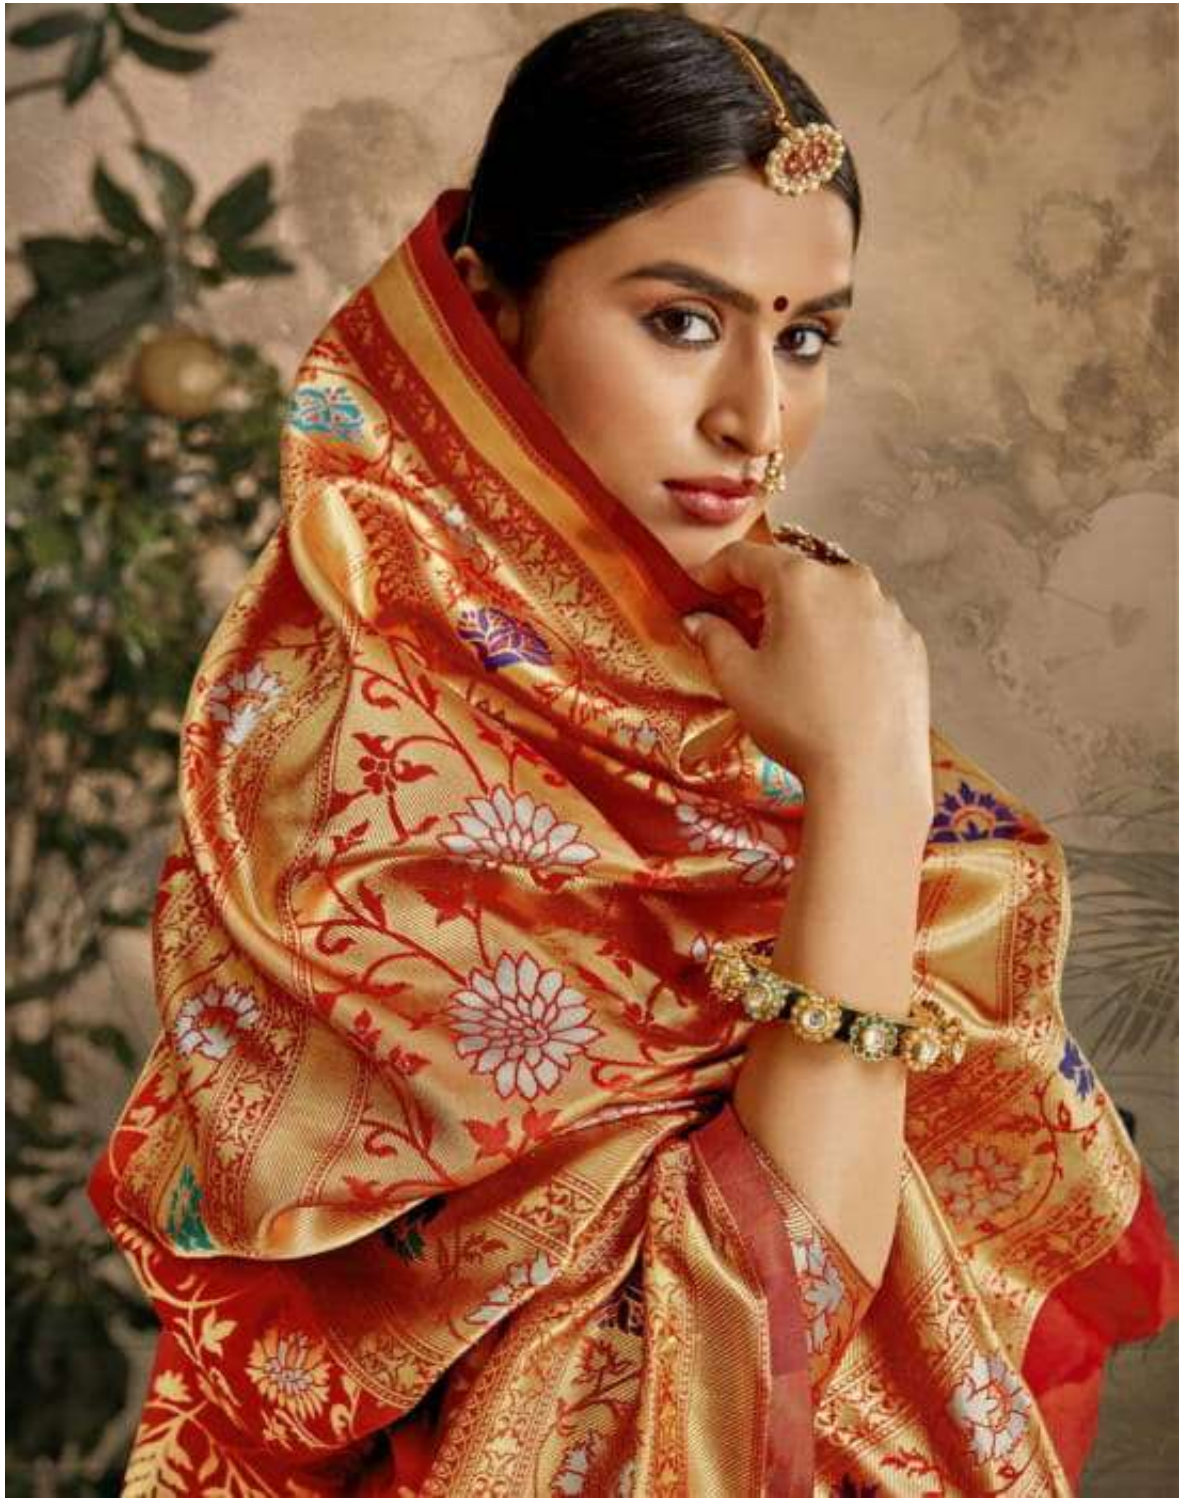

STYLISH ATTIRE

FALL IN LOVE WITH ELEGANCE WHERE SPIRITUALITY MIXES FEMININITY AND EMBRACE THE BEAUTY WITH SACRED TRADITION.

10954

10952

10956

10953

EMBRACE THE ENCHANTING DRESS WHICH GIVES YOU A PERFECT WITH ULTIMATE AIM FOR FASHION WHICH DEPICT A REALISTIC VISION FOR TREND.

Shakunt
WEAVES

10955

MAKE YOUR CLOSET WORTH A
WHILE WITH THIS EYE-
CATCHING ATTIRE AND LET
YOUR APPEARANCE A LITTLE
MORE FEMINE.

FASHION
HARMONY

Shakunt
WEAVES

10951

Shakunt
WEARSS

DYNAMIC APPEAL

FALL IN LOVE WITH ETHERICITY WHERE SPIRITUALITY MEETS FEMININITY
AND EMBRACE THE BEAUTY WITH SACRED TRADITION

Shakunt
WEAVES

CLASSY OPULENT

FALL IN LOVE WITH ETHNICITY WHERE SPIRITUALITY MEETS FEMININITY
AND EMBRACE THE BEAUTY WITH SACRED TRADITION.