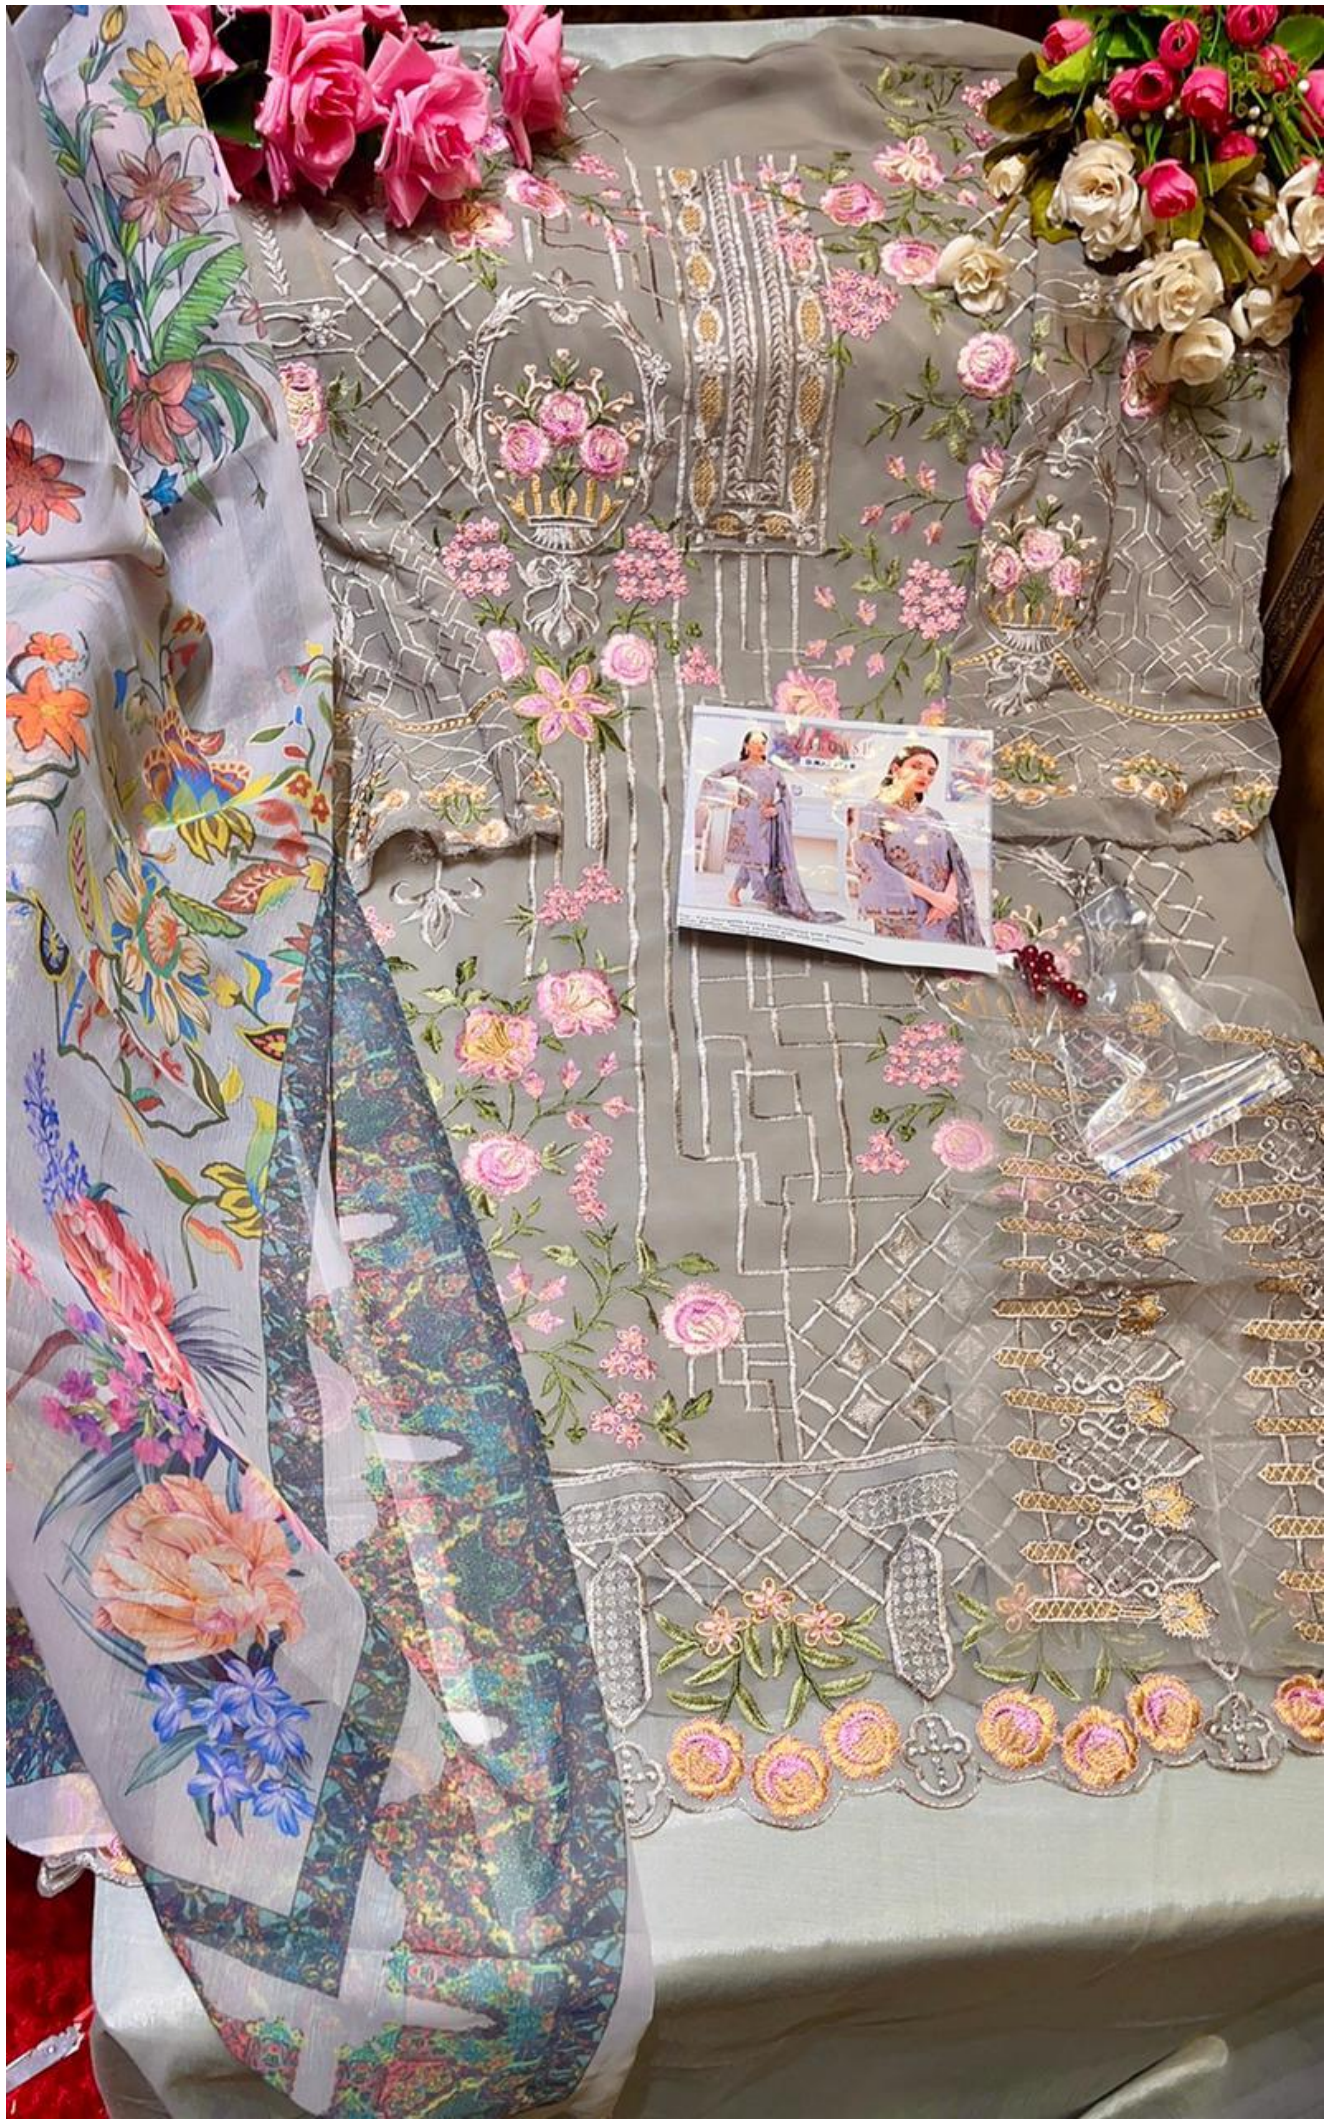

**Top - Fox Georgette heavy embroidered with accessories**  
**Inner Bottom - Heavy santoon with emb patch**  
**Dupatta - Chiffon Digital printed**

**Top - Fox Georgette heavy embroidered with accessories**  
**Inner Bottom - Heavy santoon with emb patch**  
**Dupatta - Chiffon Digital printed**

**Top - Fox Georgette heavy embroidered with accessories**  
**Inner Bottom - Heavy santoon with emb patch**  
**Dupatta - Chiffon Digital printed**