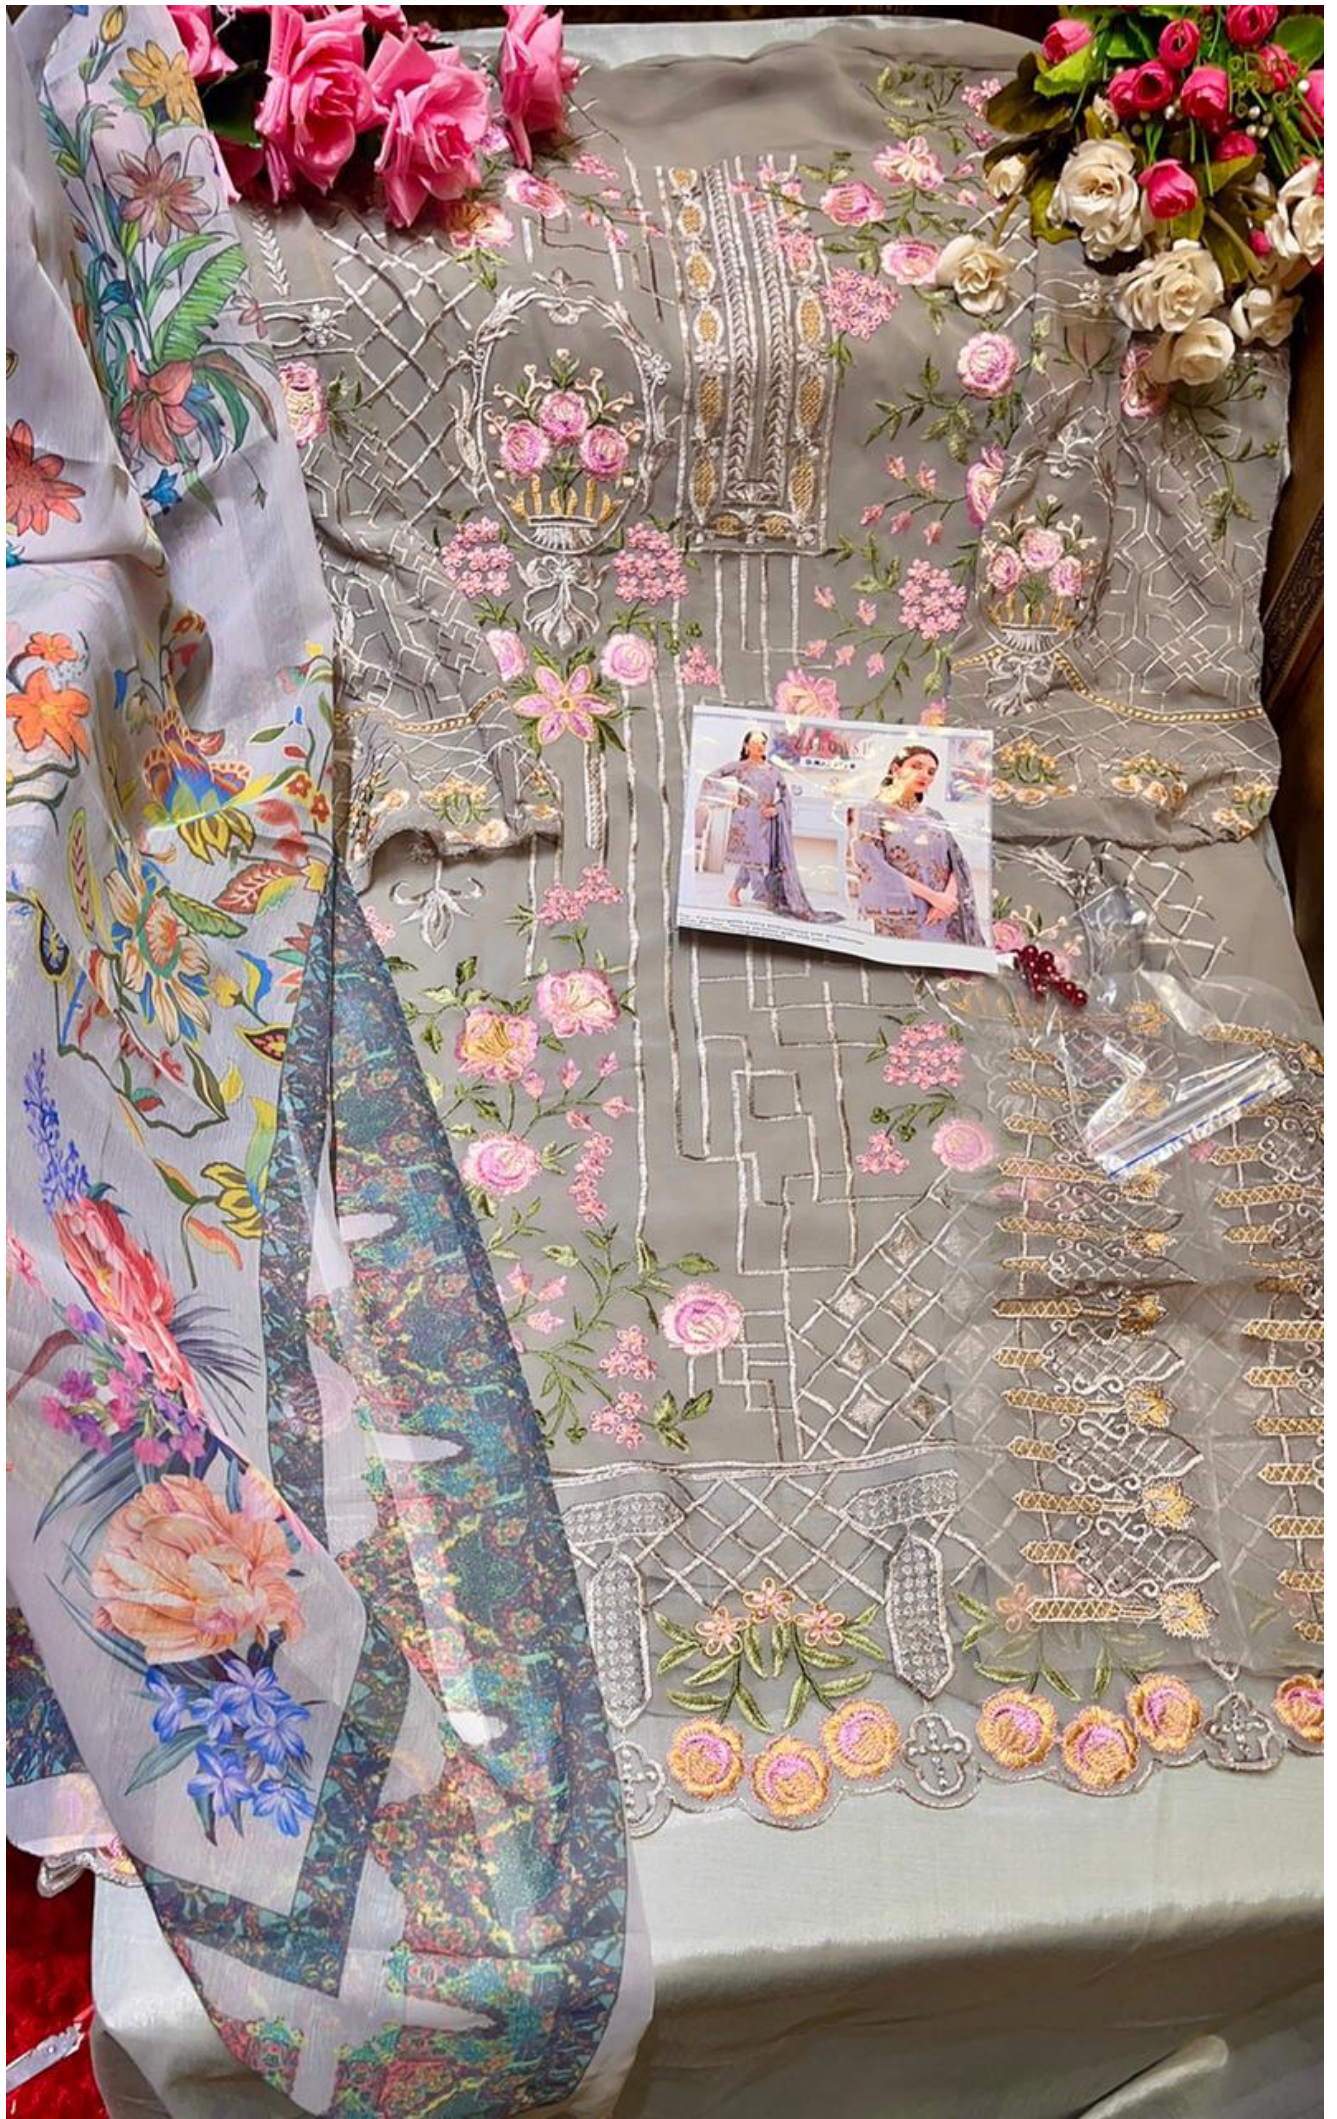

Top - Fox Georgette heavy embroidered with accessories
Inner Bottom - Heavy santoon with emb patch
Dupatta - Chiffon Digital printed

Top - Fox Georgette heavy embroidered with accessories
Inner Bottom - Heavy santoon with emb patch
Dupatta - Chiffon Digital printed

Top - Fox Georgette heavy embroidered with accessories
Inner Bottom - Heavy santoon with emb patch
Dupatta - Chiffon Digital printed