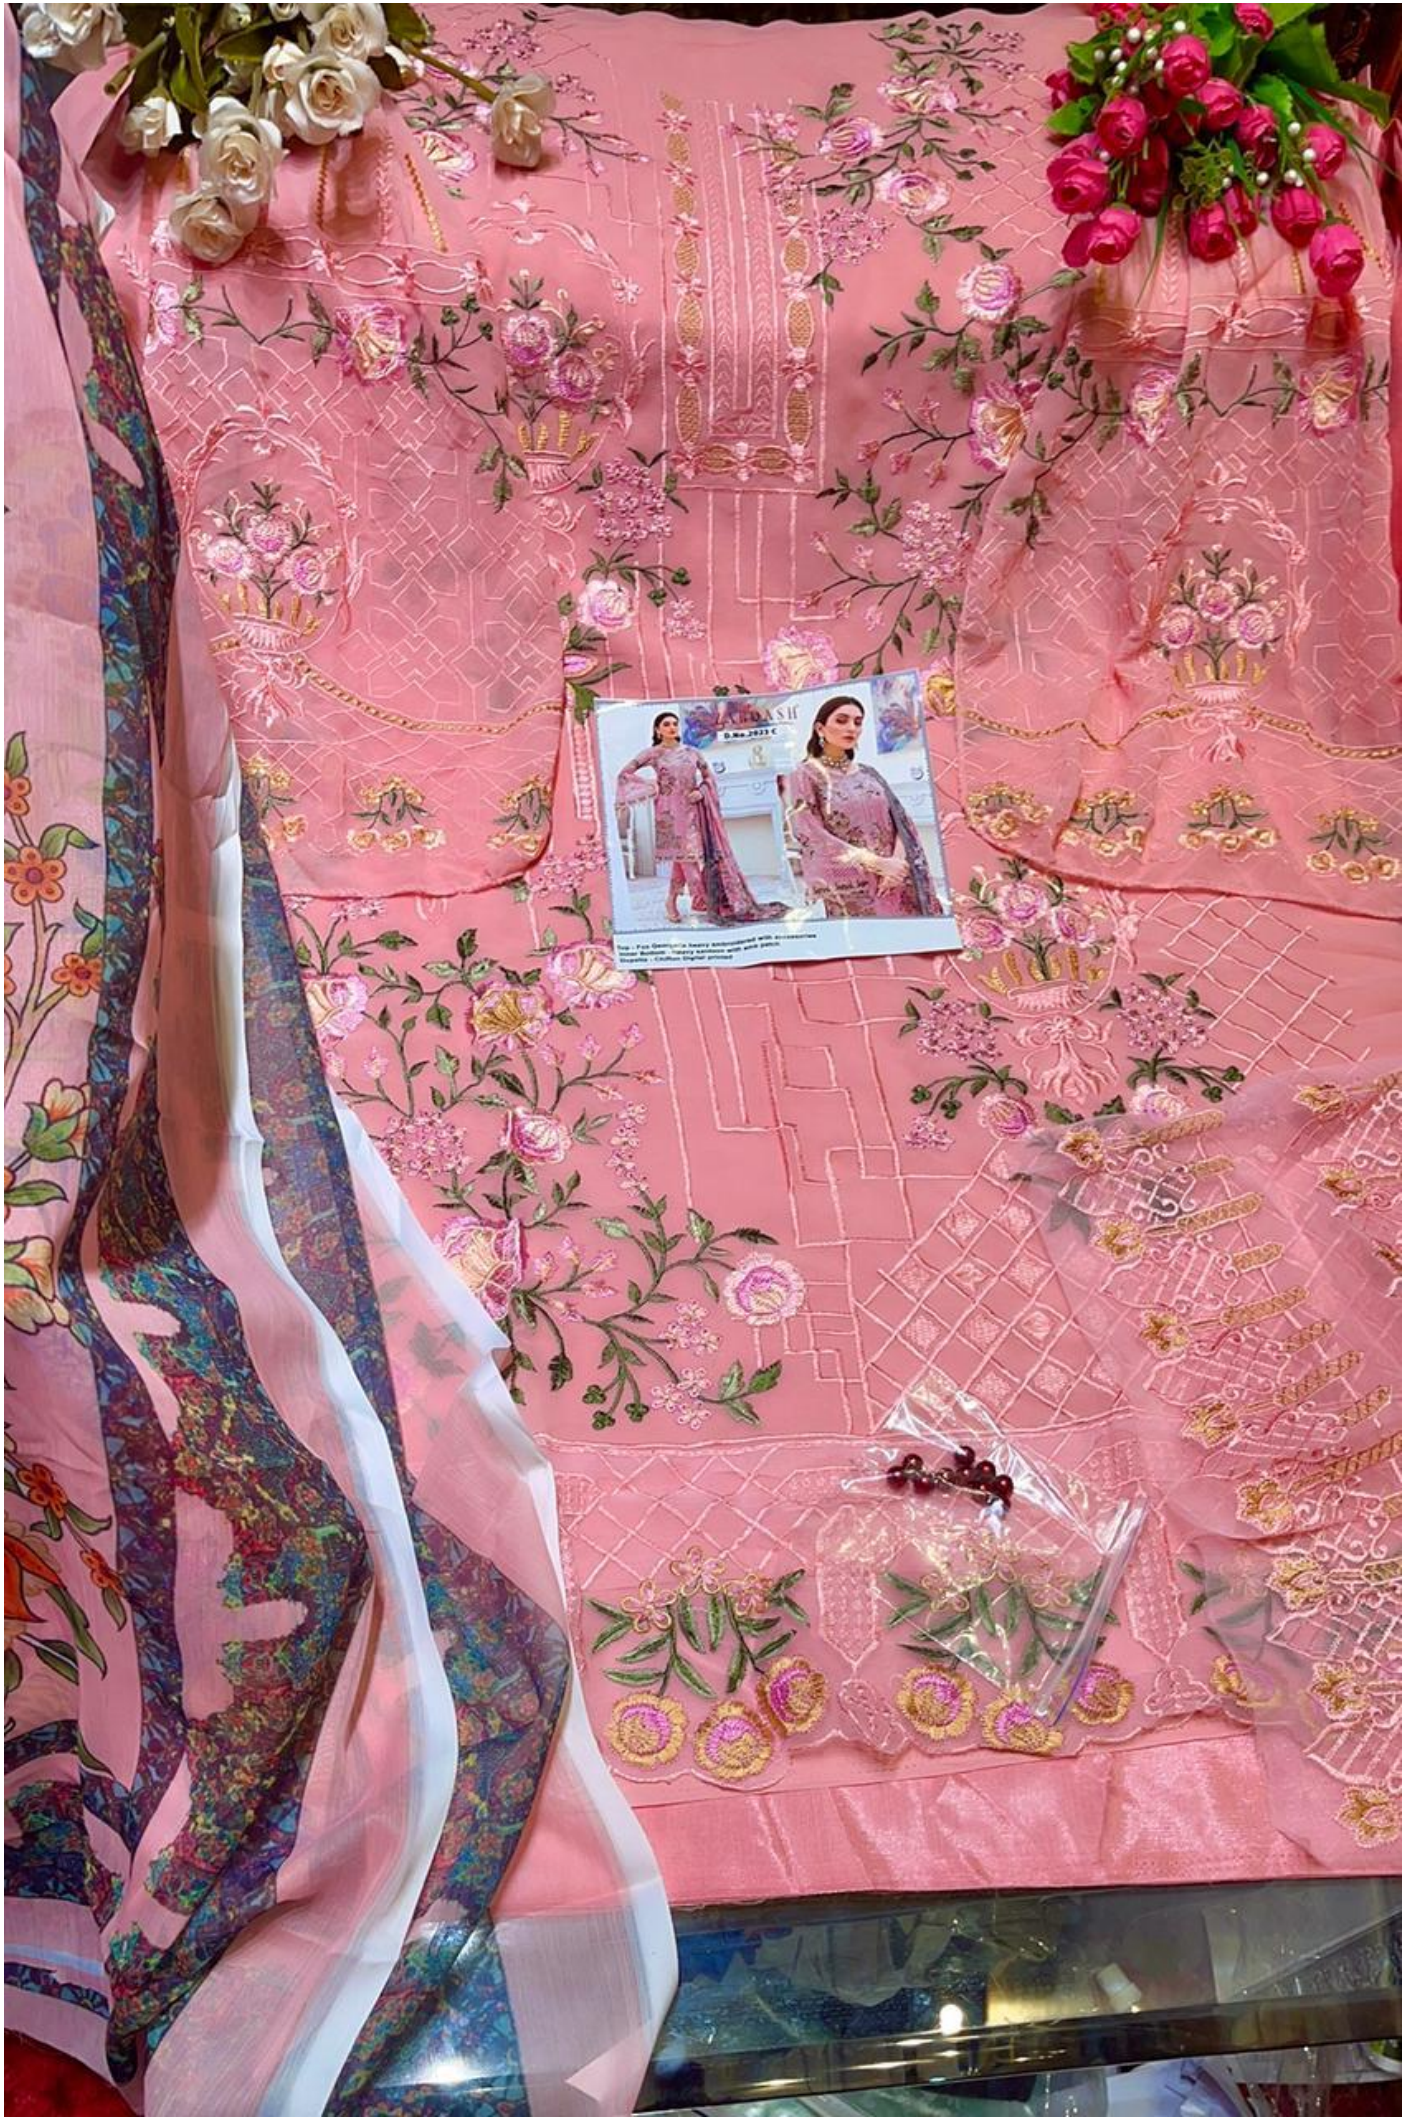

Top - Fox Georgette heavy embroidered with accessories
Inner Bottom - Heavy santoon with emb patch
Dupatta - Chiffon Digital printed

Top - Fox Georgette heavy embroidered with accessories
Inner Bottom - Heavy santoon with emb patch
Dupatta - Chiffon Digital printed

Top - Fox Georgette heavy embroidered with accessories
Inner Bottom - Heavy santoon with emb patch
Dupatta - Chiffon Digital printed