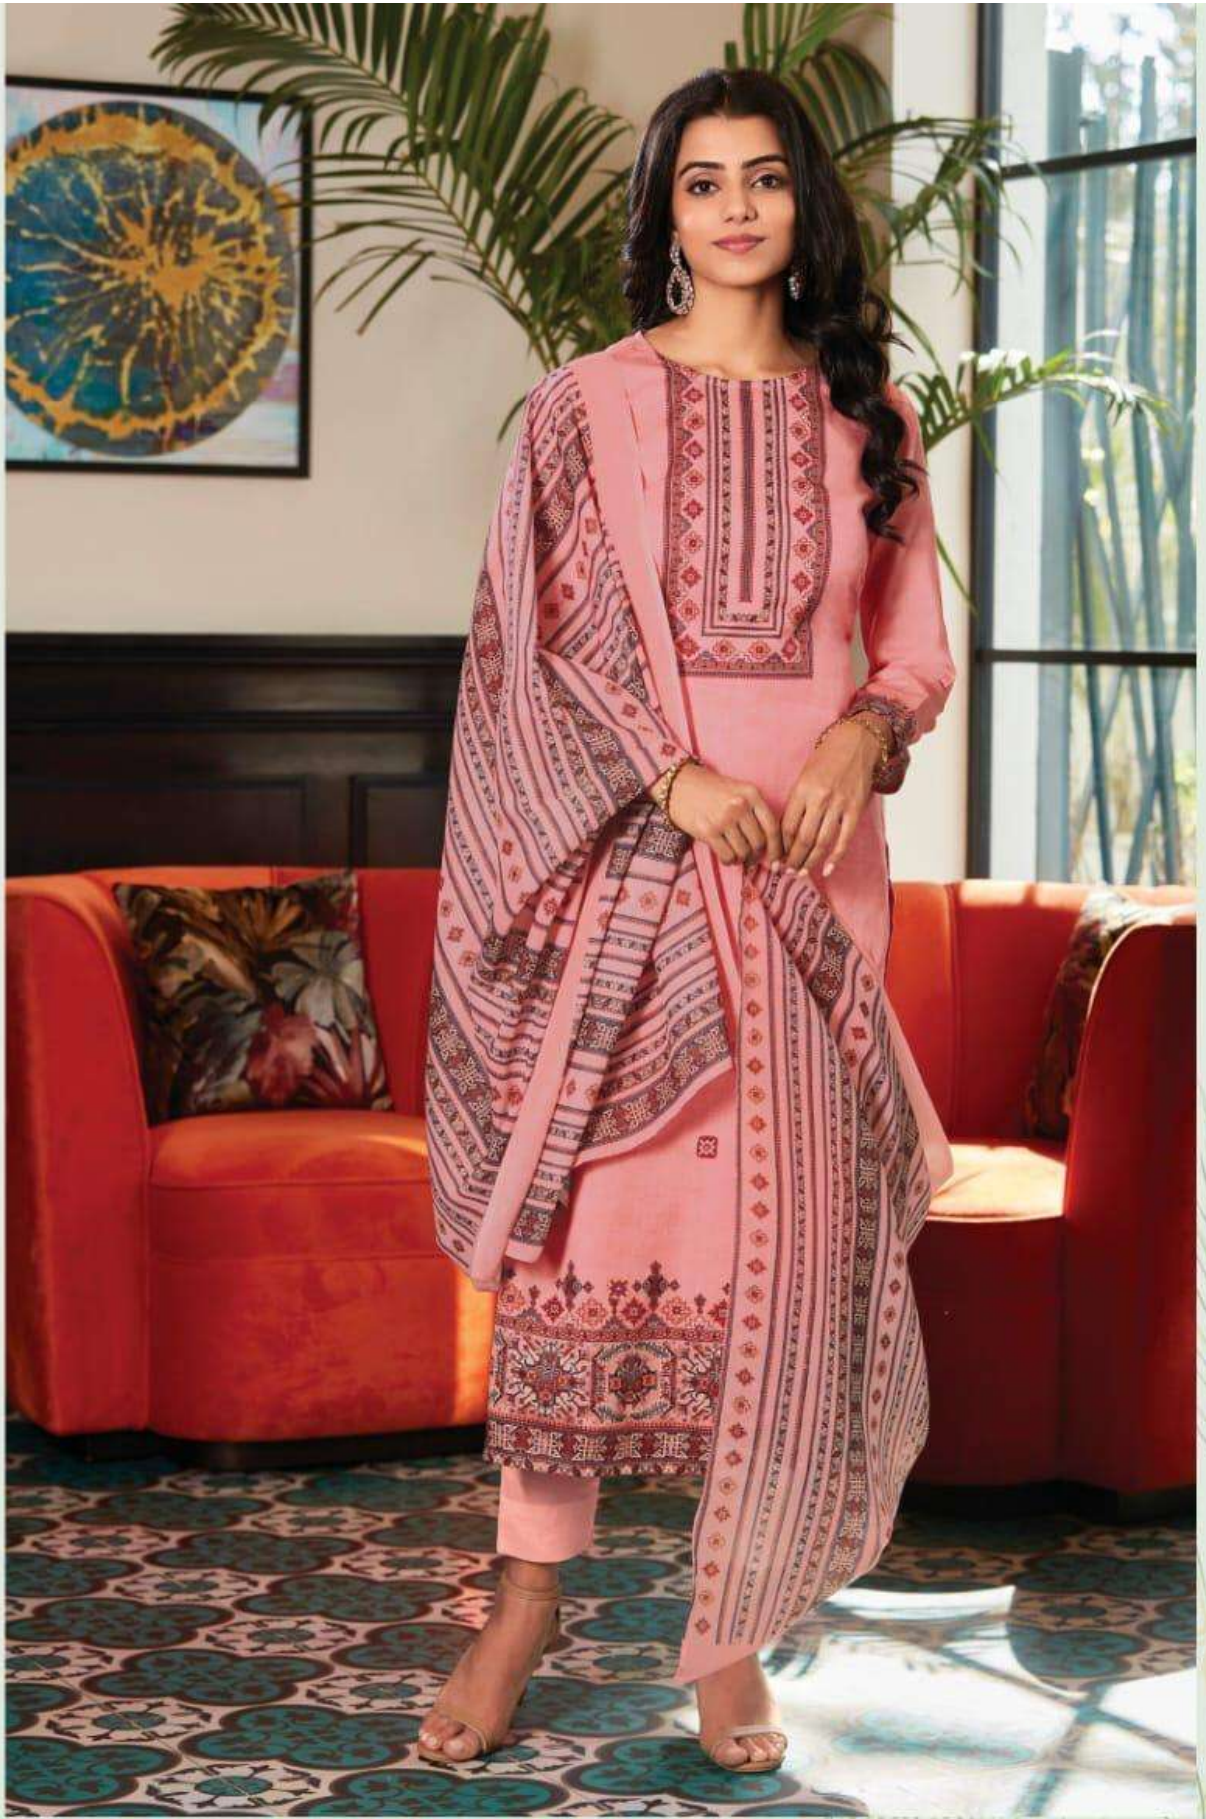

Design-398