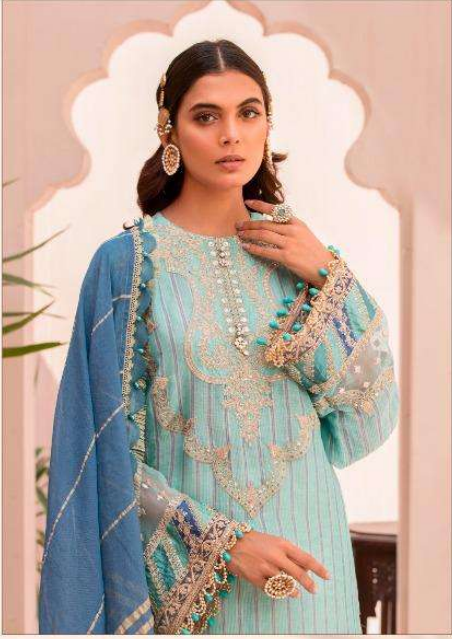

DEEPSY
SUITS

PRESENTING TO YOU OUR NEW COLLECTION

Maria.B.

Lawn-21-03

DESIGN NO	DESCRIPTION	RATE
1001	TOP : COTTON PRINT WITH EMBROIDERY BOTTOM : COTTON WITH EMBROIDERY DUPATTA : PURE COTTON MAL PRINT	999
1002	TOP : PURE COTTON PRINT WITH EMBROIDERY BOTTOM : COTTON DUPATTA : NET WITH EMBROIDERY	999
1003	TOP : COTTON PRINT WITH EMBROIDERY BOTTOM : COTTON DUPATTA : PURE COTTON MAL PRINT	999
1004	TOP : COTTON PRINT WITH EMBROIDERY BOTTOM : COTTON DUPATTA : NET WITH EMBROIDERY	999
1005	TOP : COTTON PRINT WITH EMBROIDERY BOTTOM : COTTON DUPATTA : NET WITH EMBROIDERY	999
1006	TOP : BUTTERFLY NET WITH EMBROIDERY BOTTOM : COTTON DUPATTA : PURE COTTON MAL PRINT	999
1007	TOP : COTTON PRINT WITH EMBROIDERY BOTTOM : COTTON DUPATTA : PURE COTTON MAL PRINT	999

Maria.B.
Lawn-21-3

1007

1002

1003