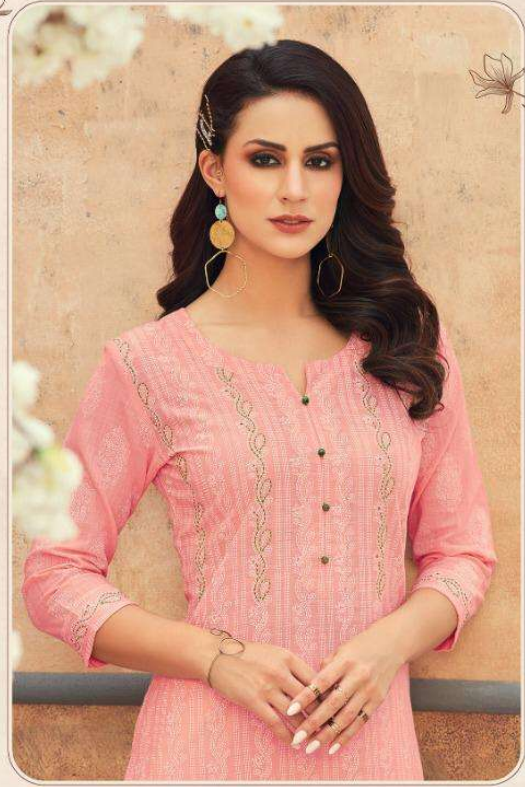

TZU
"The Best in You..."

Decent # 1002