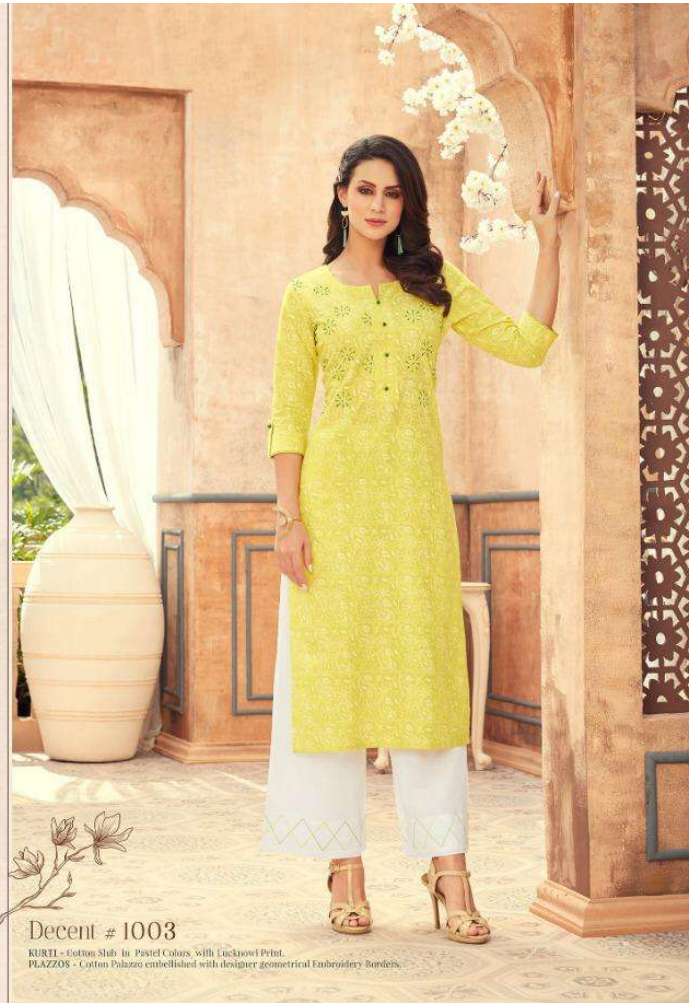

Decent # 1003