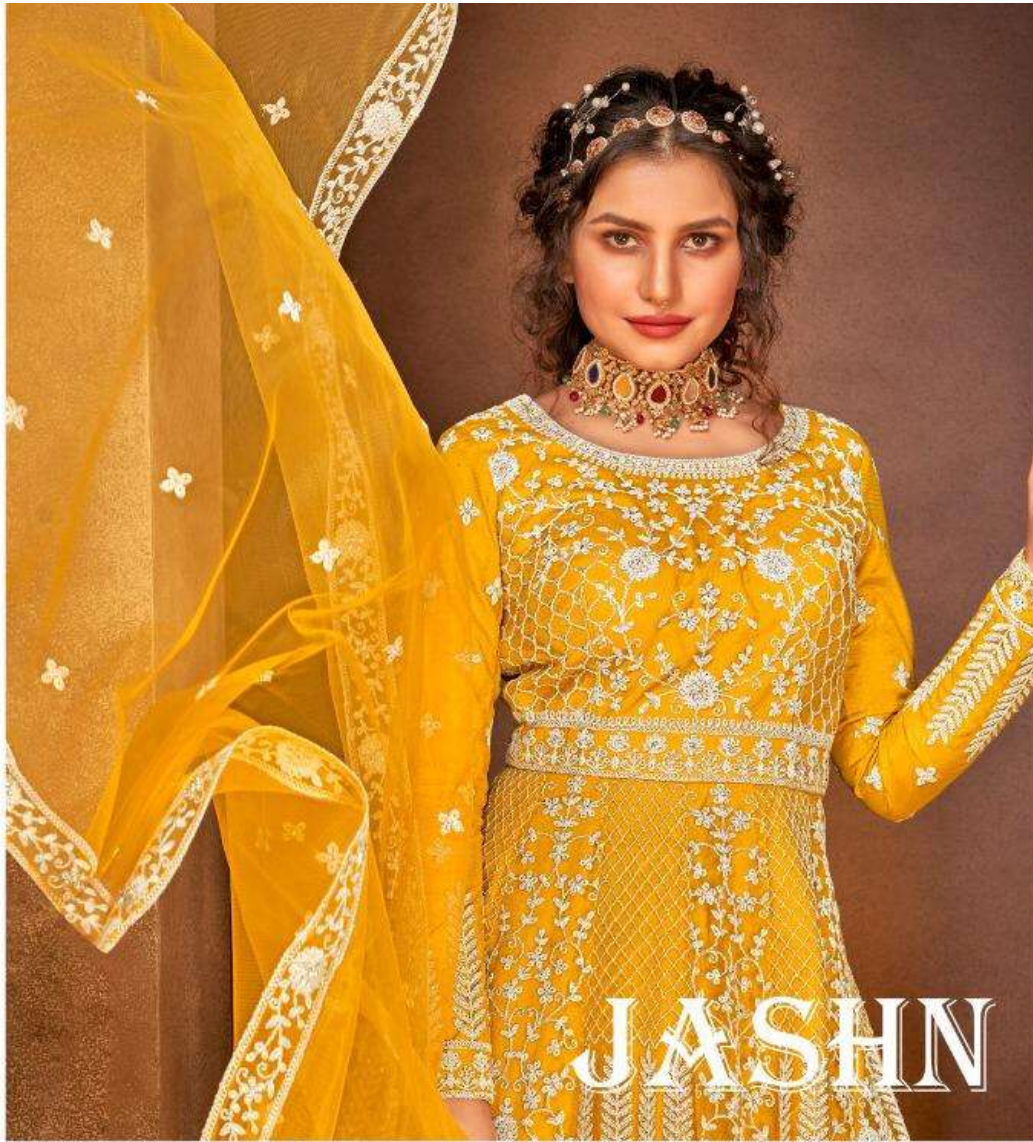

1017-A

1017

1017-A

1017-B

1017-C

DESIGN NO	DESCRIPTION	PRICE
1017	TOP Net With Heavy Embroidered And Stone Work	2790
1017-A	Dupatta: Net With Heavy Embroidered And Stone Work	2790
1017-B	BOTTOM Net With Heavy Embroidered And Stone Work	2790
1017-C	Inner Santoon	2790