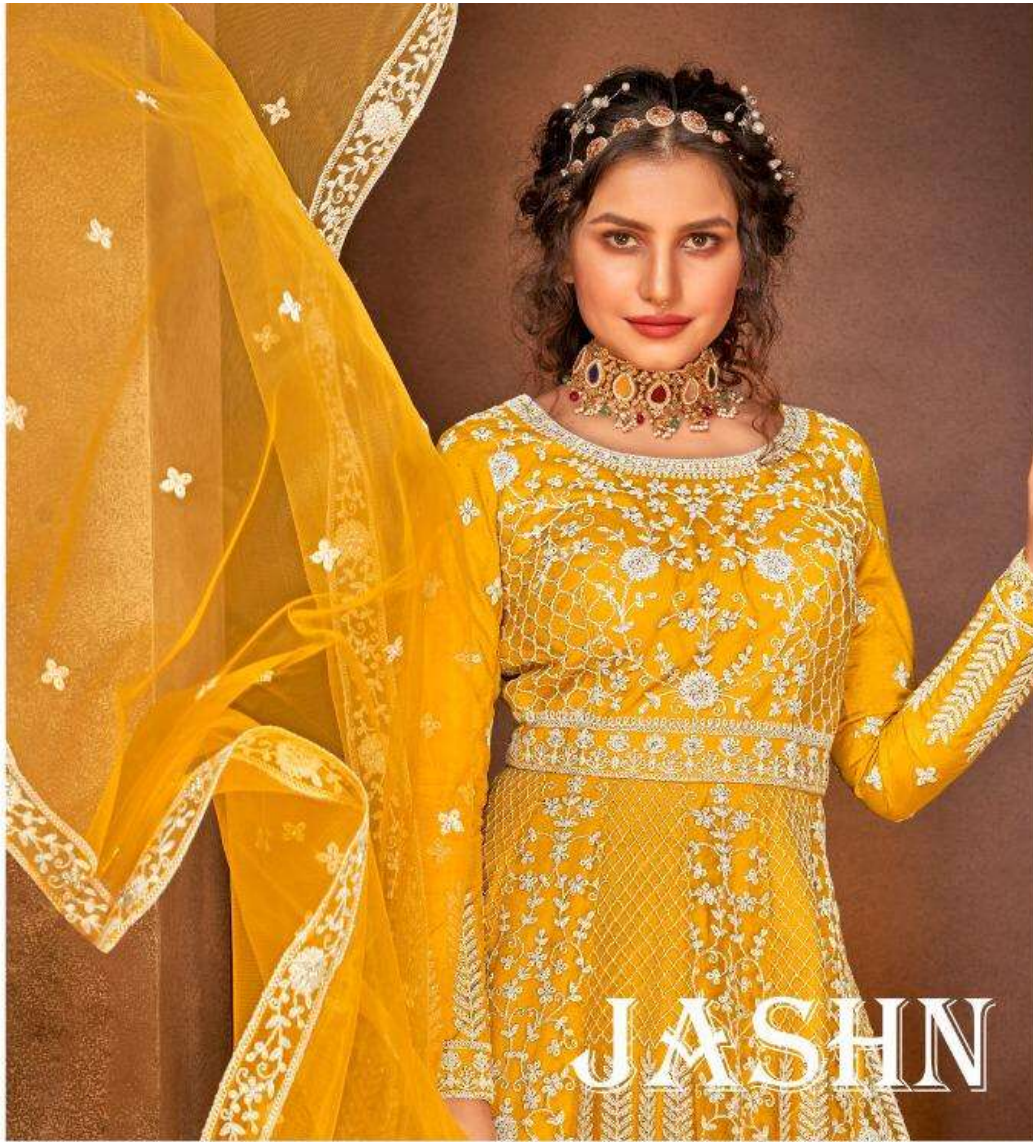

**1017-A**

1017

1017-A

1017-B

1017-C

DESIGN NO	DESCRIPTION	PRICE
1017	<b>TOP</b> Net With Heavy Embroidered And Stone Work	2790
1017-A	<b>Dupatta:</b> Net With Heavy Embroidered And Stone Work	2790
1017-B	<b>BOTTOM</b> Net With Heavy Embroidered And Stone Work	2790
1017-C	<b>Inner</b> Santoon	2790