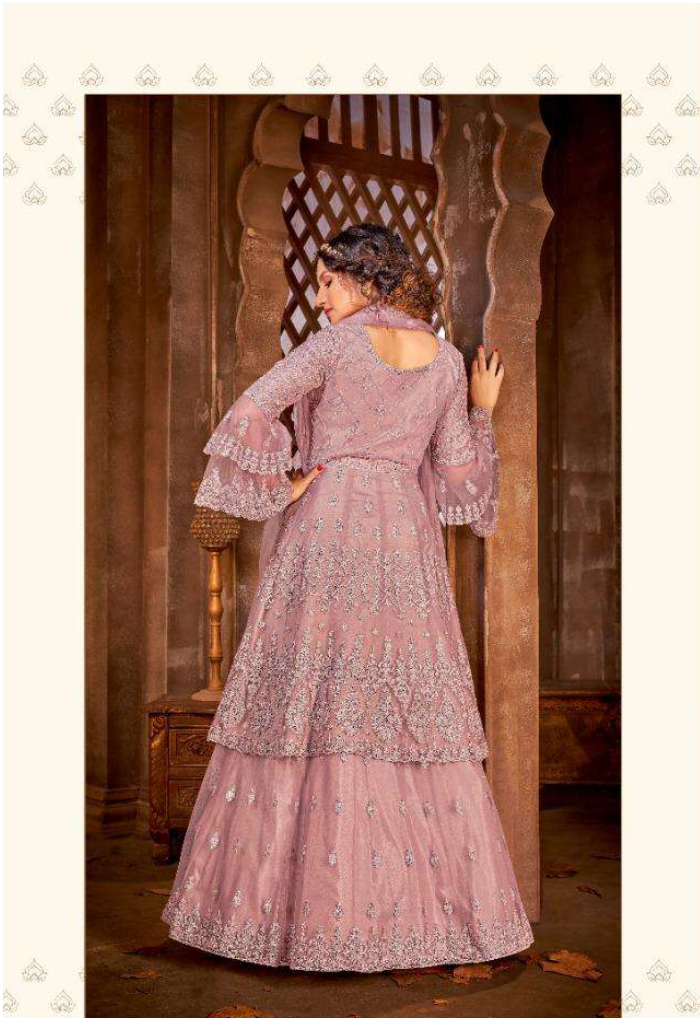

**MAYA**

**1008**

DESIGN NO	DESCRIPTION	PRICE
1008	<b>TOP</b> Net With Heavy Embroidered And Stone Work	2950
1009	<b>Dupatta:</b> Net With Heavy Embroidered And Stone Work	2835
1010	<b>BOTTOM</b> Net With Heavy Embroidered And Stone Work	2835
1011	<b>Inner</b> Santoon	2835