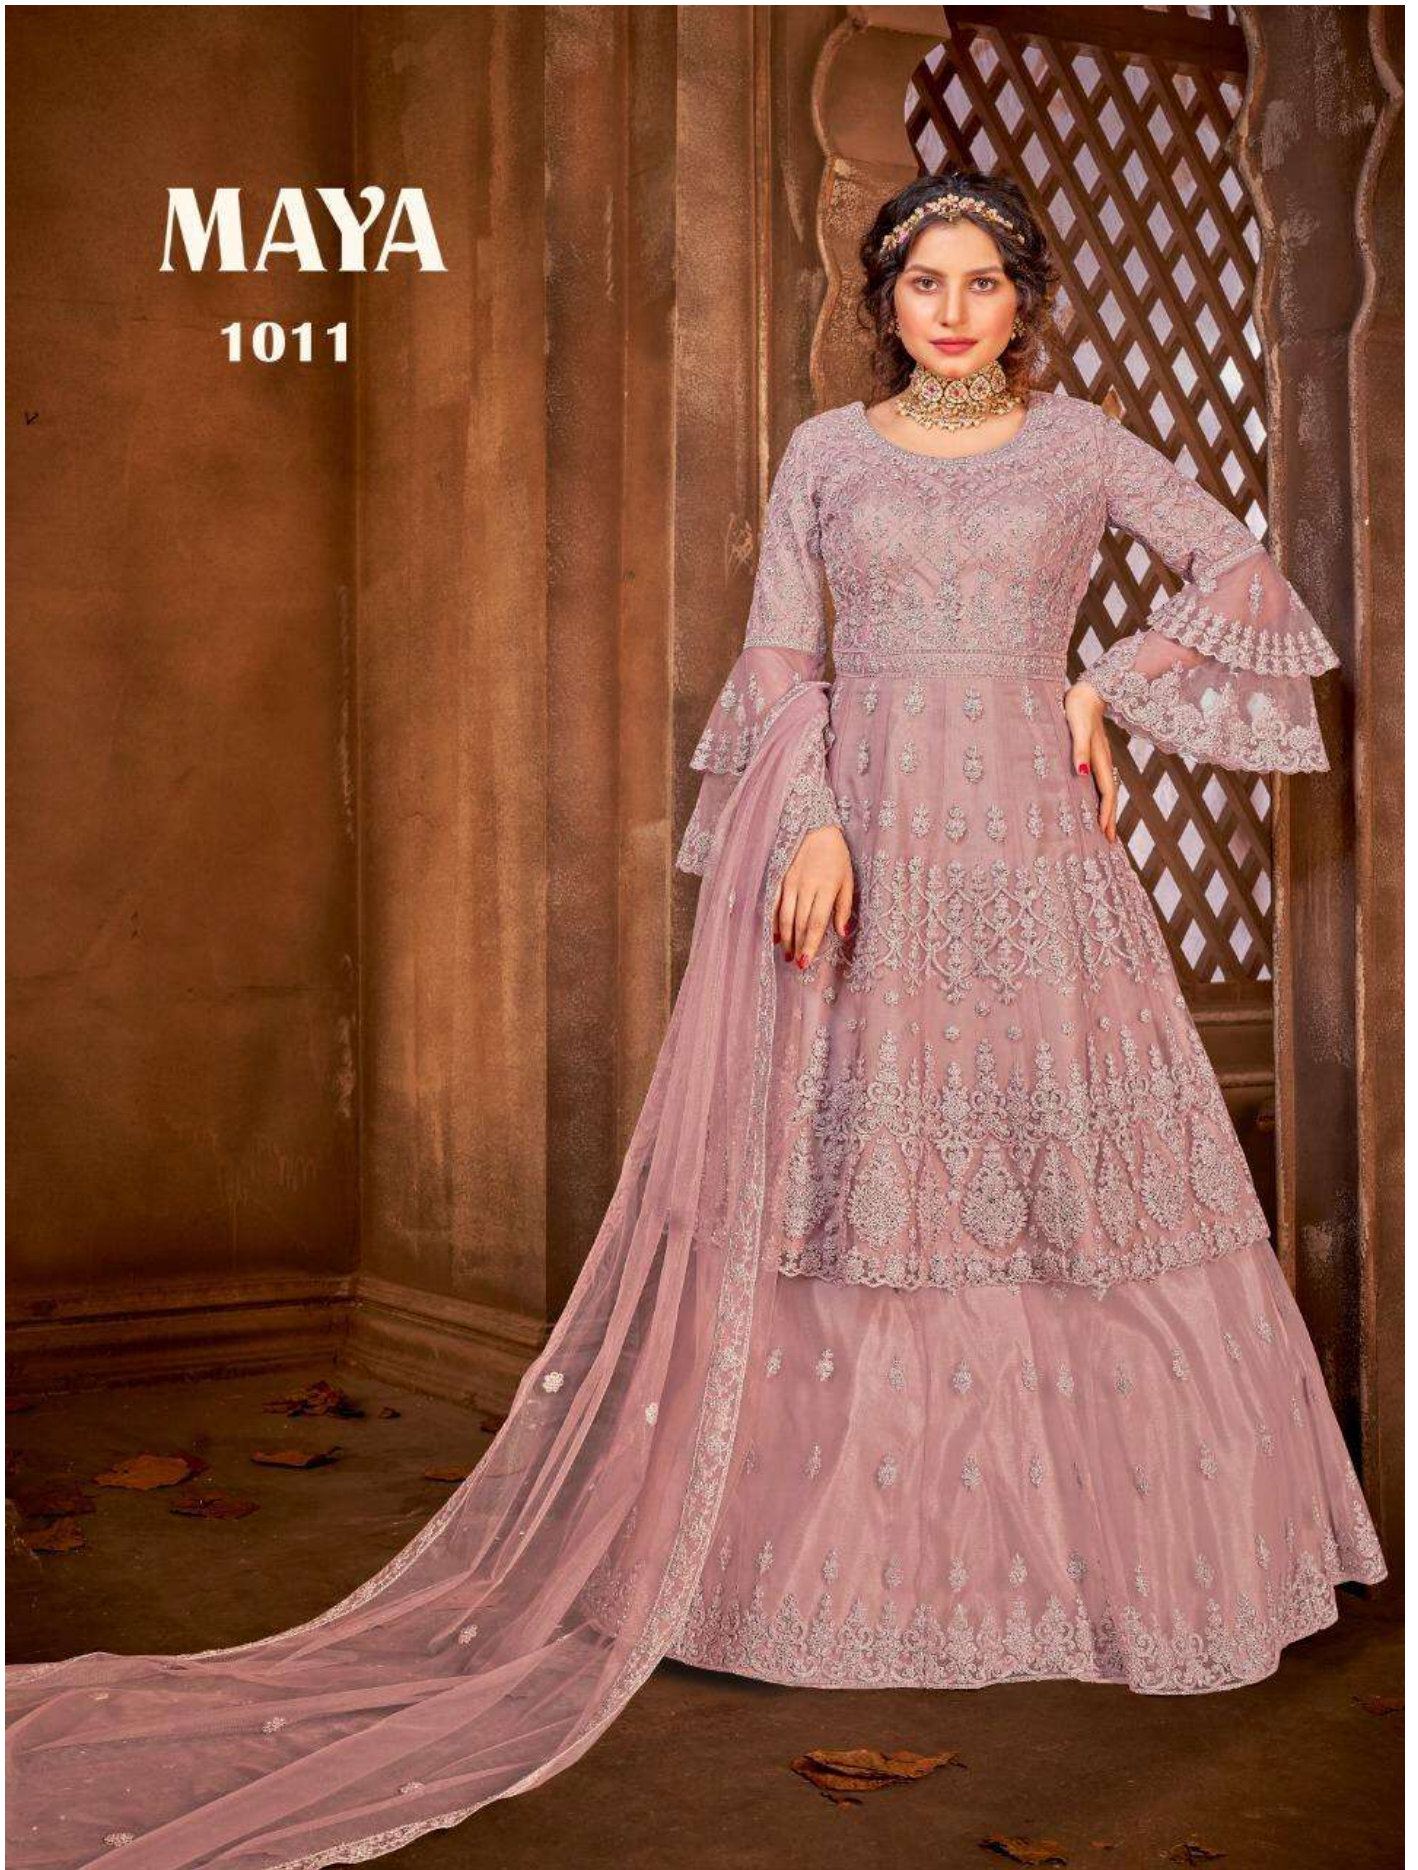

MAYA

1011

MAYA

1011

MAYA

1010

MAYA

1009

MAYA

1008

DESIGN NO	DESCRIPTION	PRICE
1008	TOP Net With Heavy Embroidered And Stone Work	2950
1009	Dupatta: Net With Heavy Embroidered And Stone Work	2835
1010	BOTTOM Net With Heavy Embroidered And Stone Work	2835
1011	Inner Santoon	2835

TOTAL SUITS :4 SET AMOUNT :11455, AVG:2864