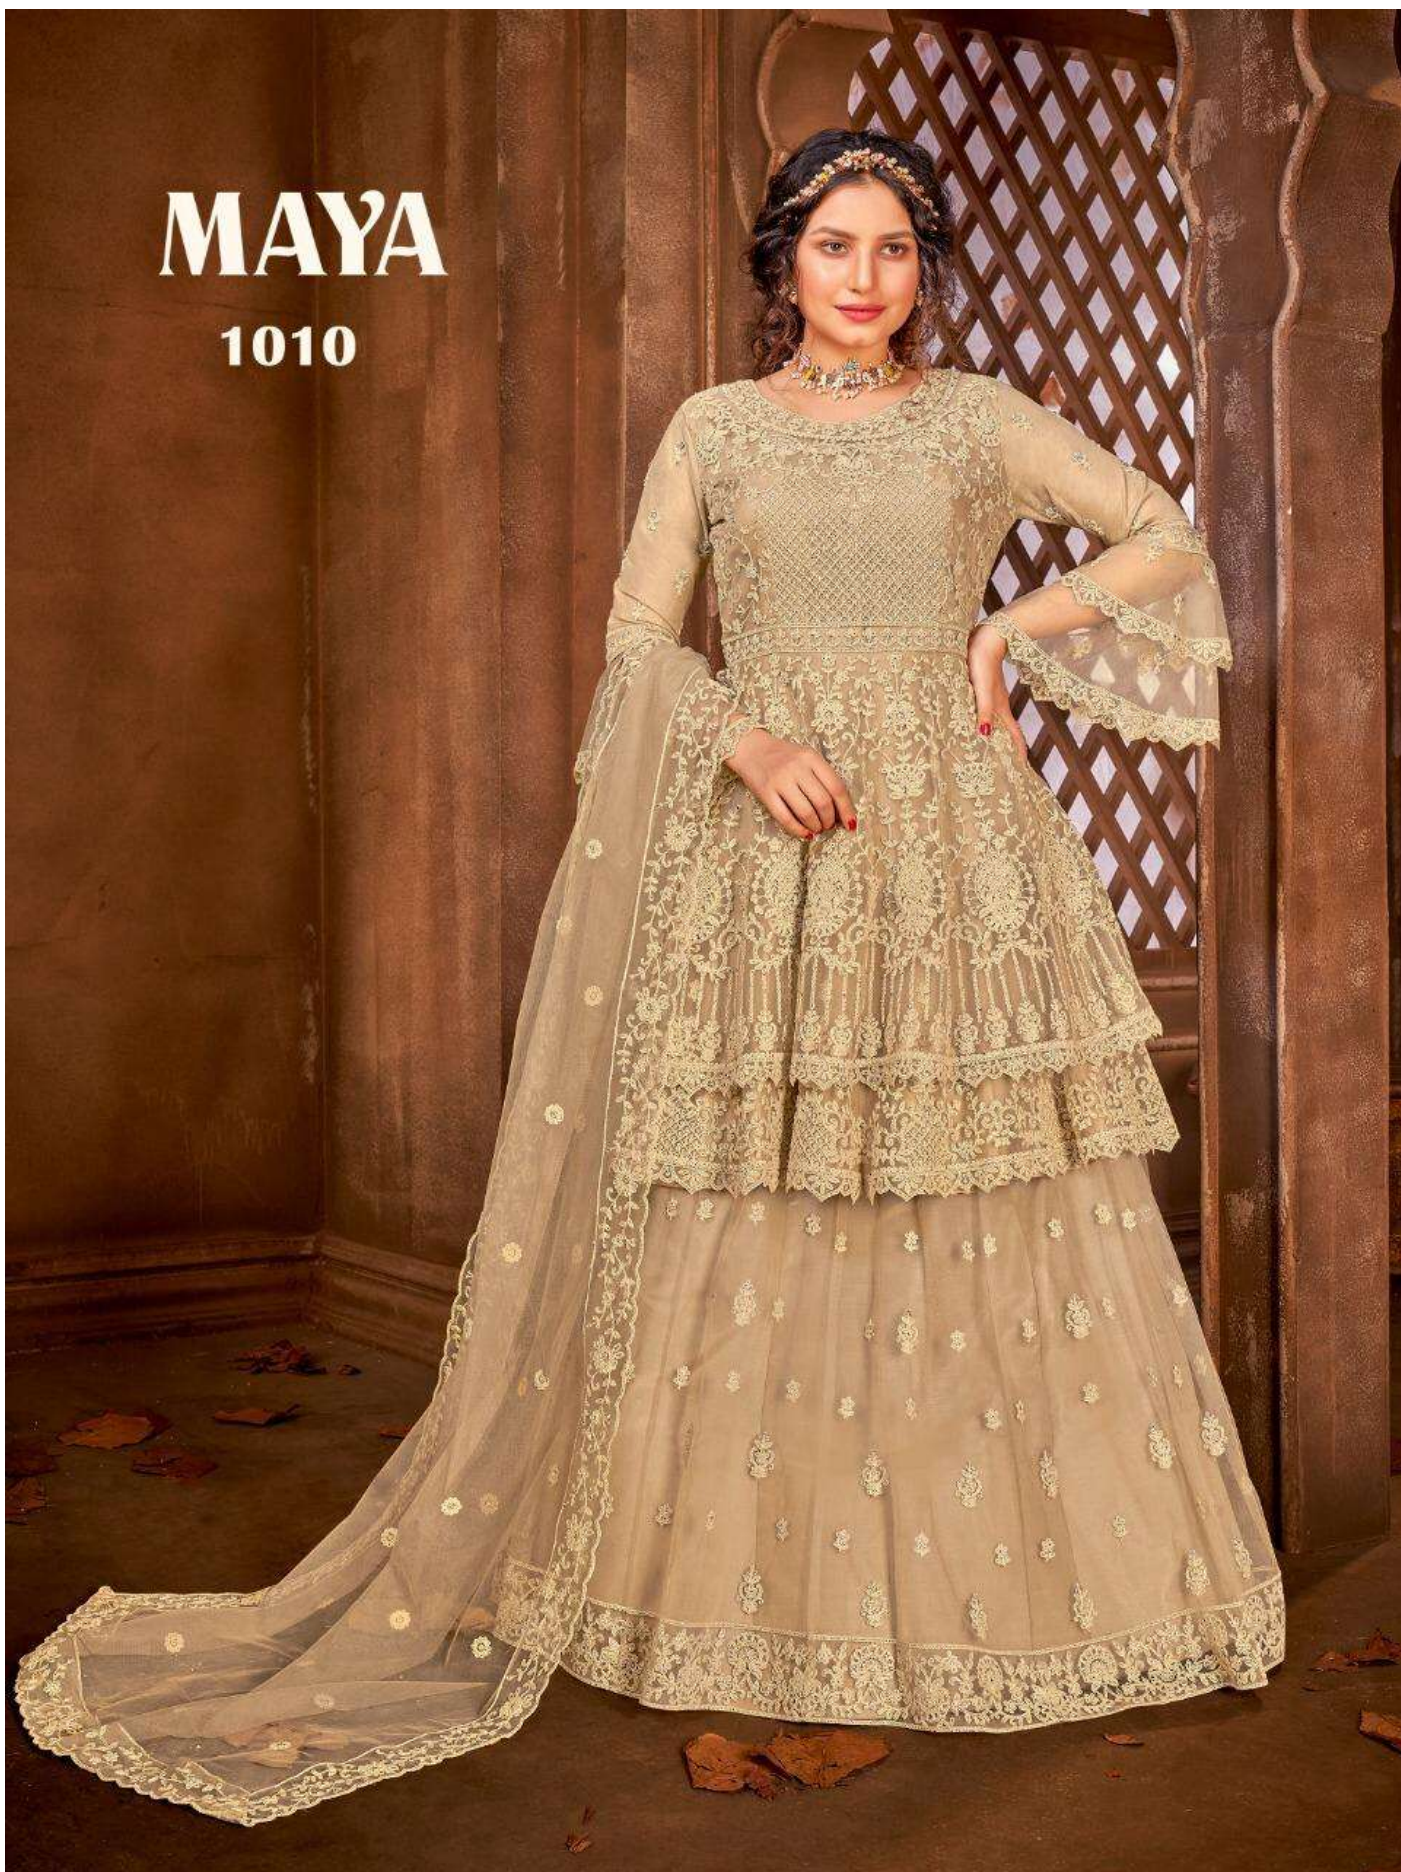

MAYA

1011

MAYA

1011

MAYA

1010

MAYA

1009

MAYA

1008

DESIGN NO	DESCRIPTION	PRICE
1008	TOP Net With Heavy Embroidered And Stone Work	2950
1009	Dupatta: Net With Heavy Embroidered And Stone Work	2835
1010	BOTTOM Net With Heavy Embroidered And Stone Work	2835
1011	Inner Santoon	2835

TOTAL SUITS :4 SET AMOUNT :11455, AVG:2864