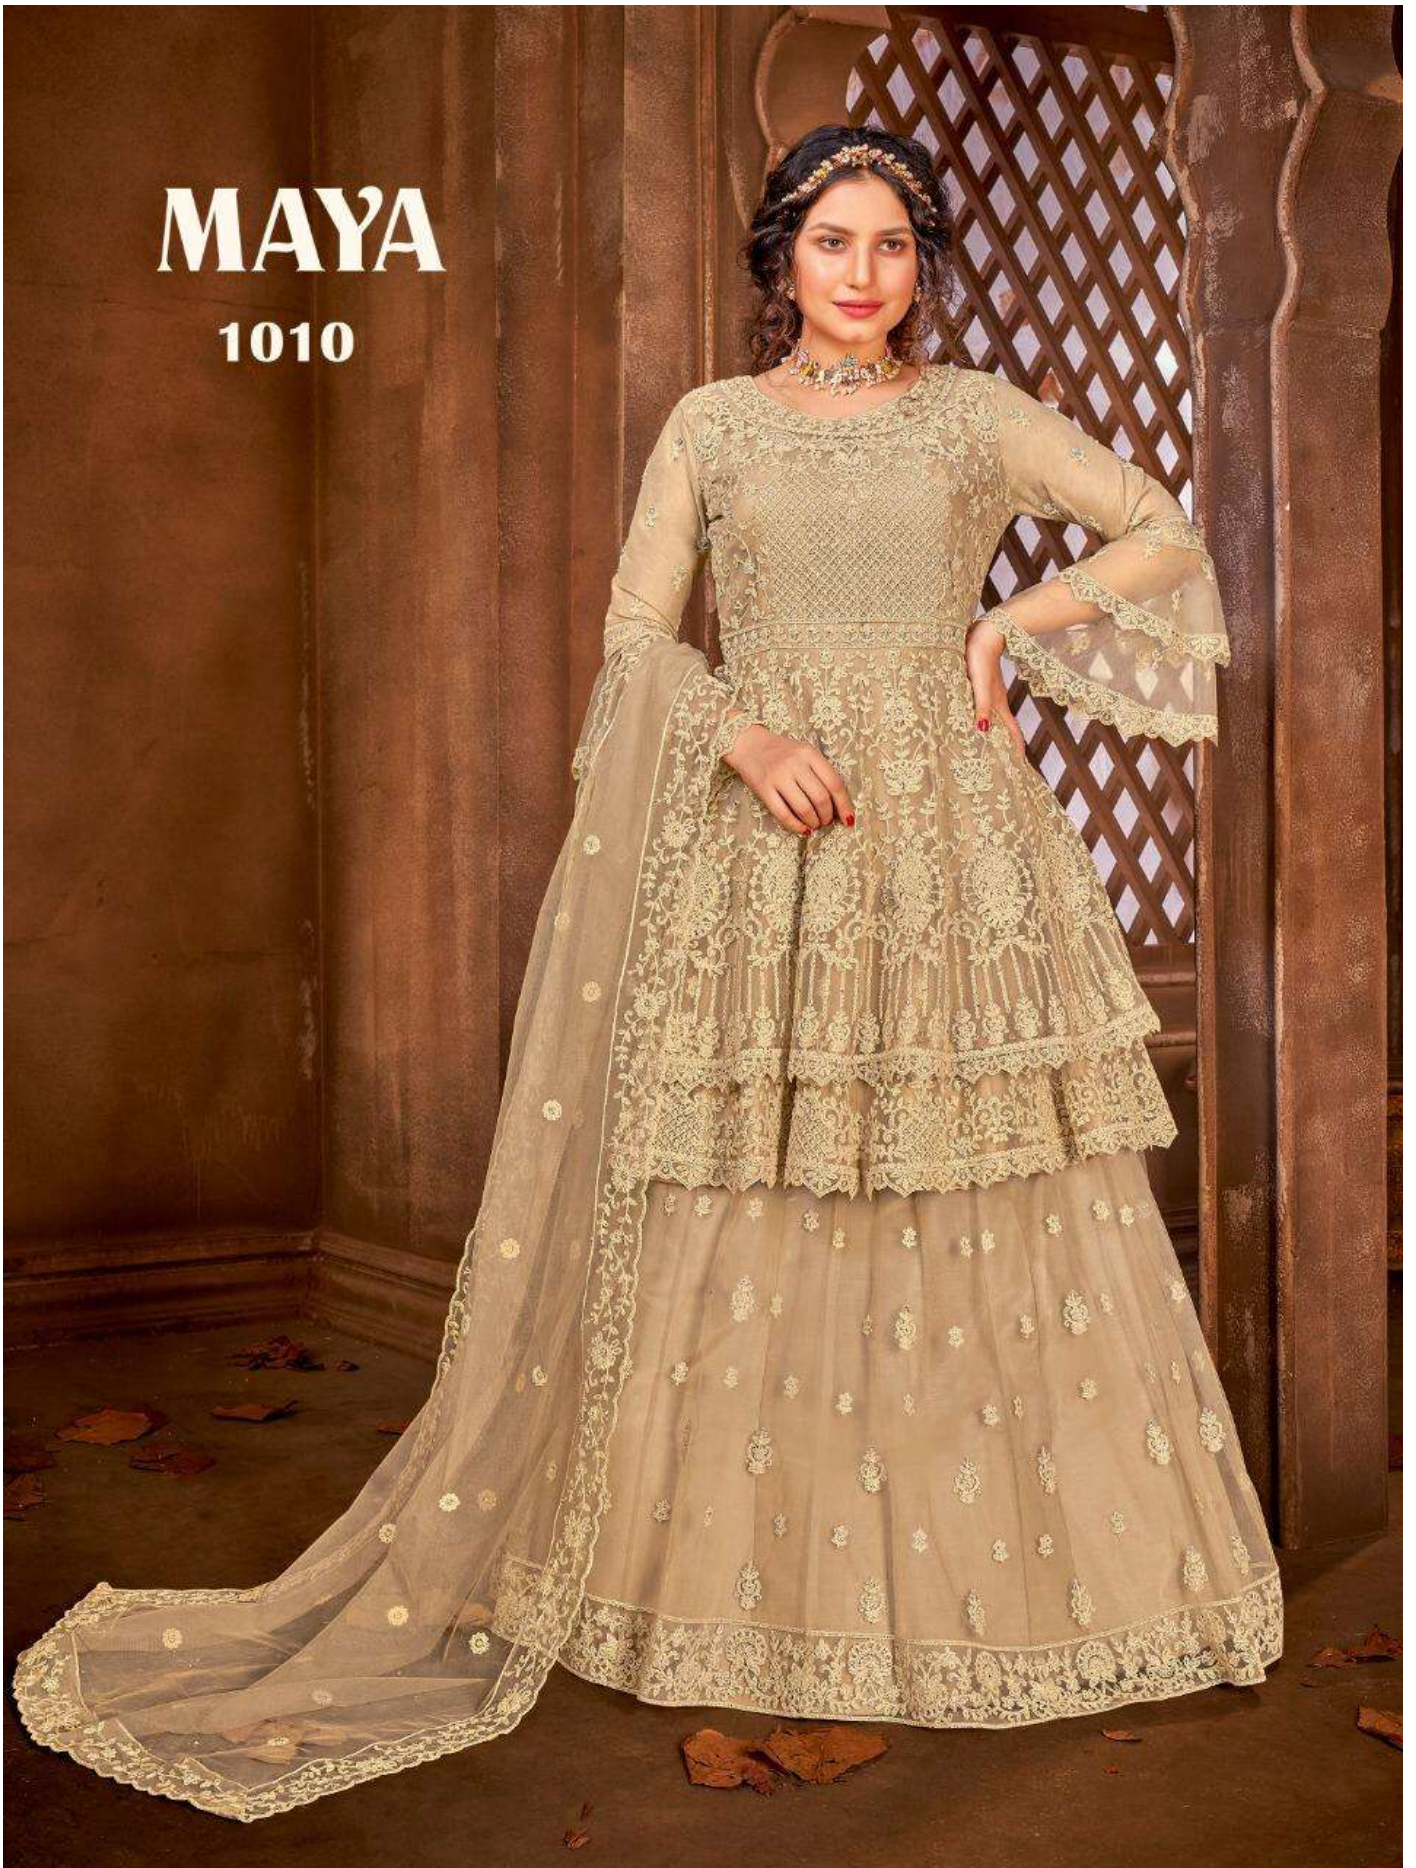

MAYA

1011

MAYA

1011

MAYA

1010

MAYA

1009

MAYA

1008

DESIGN NO	DESCRIPTION	PRICE
1008	TOP Net With Heavy Embroidered And Stone Work	2950
1009	Dupatta: Net With Heavy Embroidered And Stone Work	2835
1010	BOTTOM Net With Heavy Embroidered And Stone Work	2835
1011	Inner Santoon	2835

TOTAL SUITS :4 SET AMOUNT :11455, AVG:2864