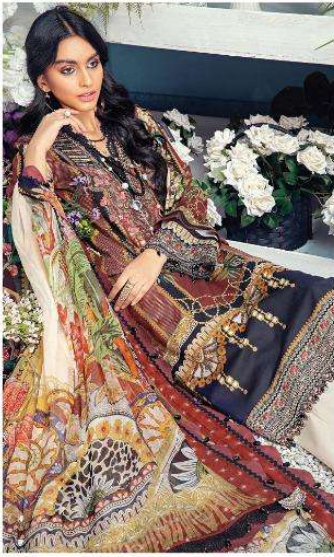

14003

14004

ANAYA

By

FAIR LADY
EXPORTS (I) PVT. LTD.

FAIR LADY
EXPORTS (I) PVT. LTD.

14006

FAIR LADY
EXPORTS (I) PVT. LTD.

A DREAMY Sky Blue

14002

In a dreamy sky blue, "Alice" features beautiful multi-colored embroideries. Paired with a gorgeous floral print dupatta and an ivory trouser, this charming ensemble will surely lift your spirits this summer.