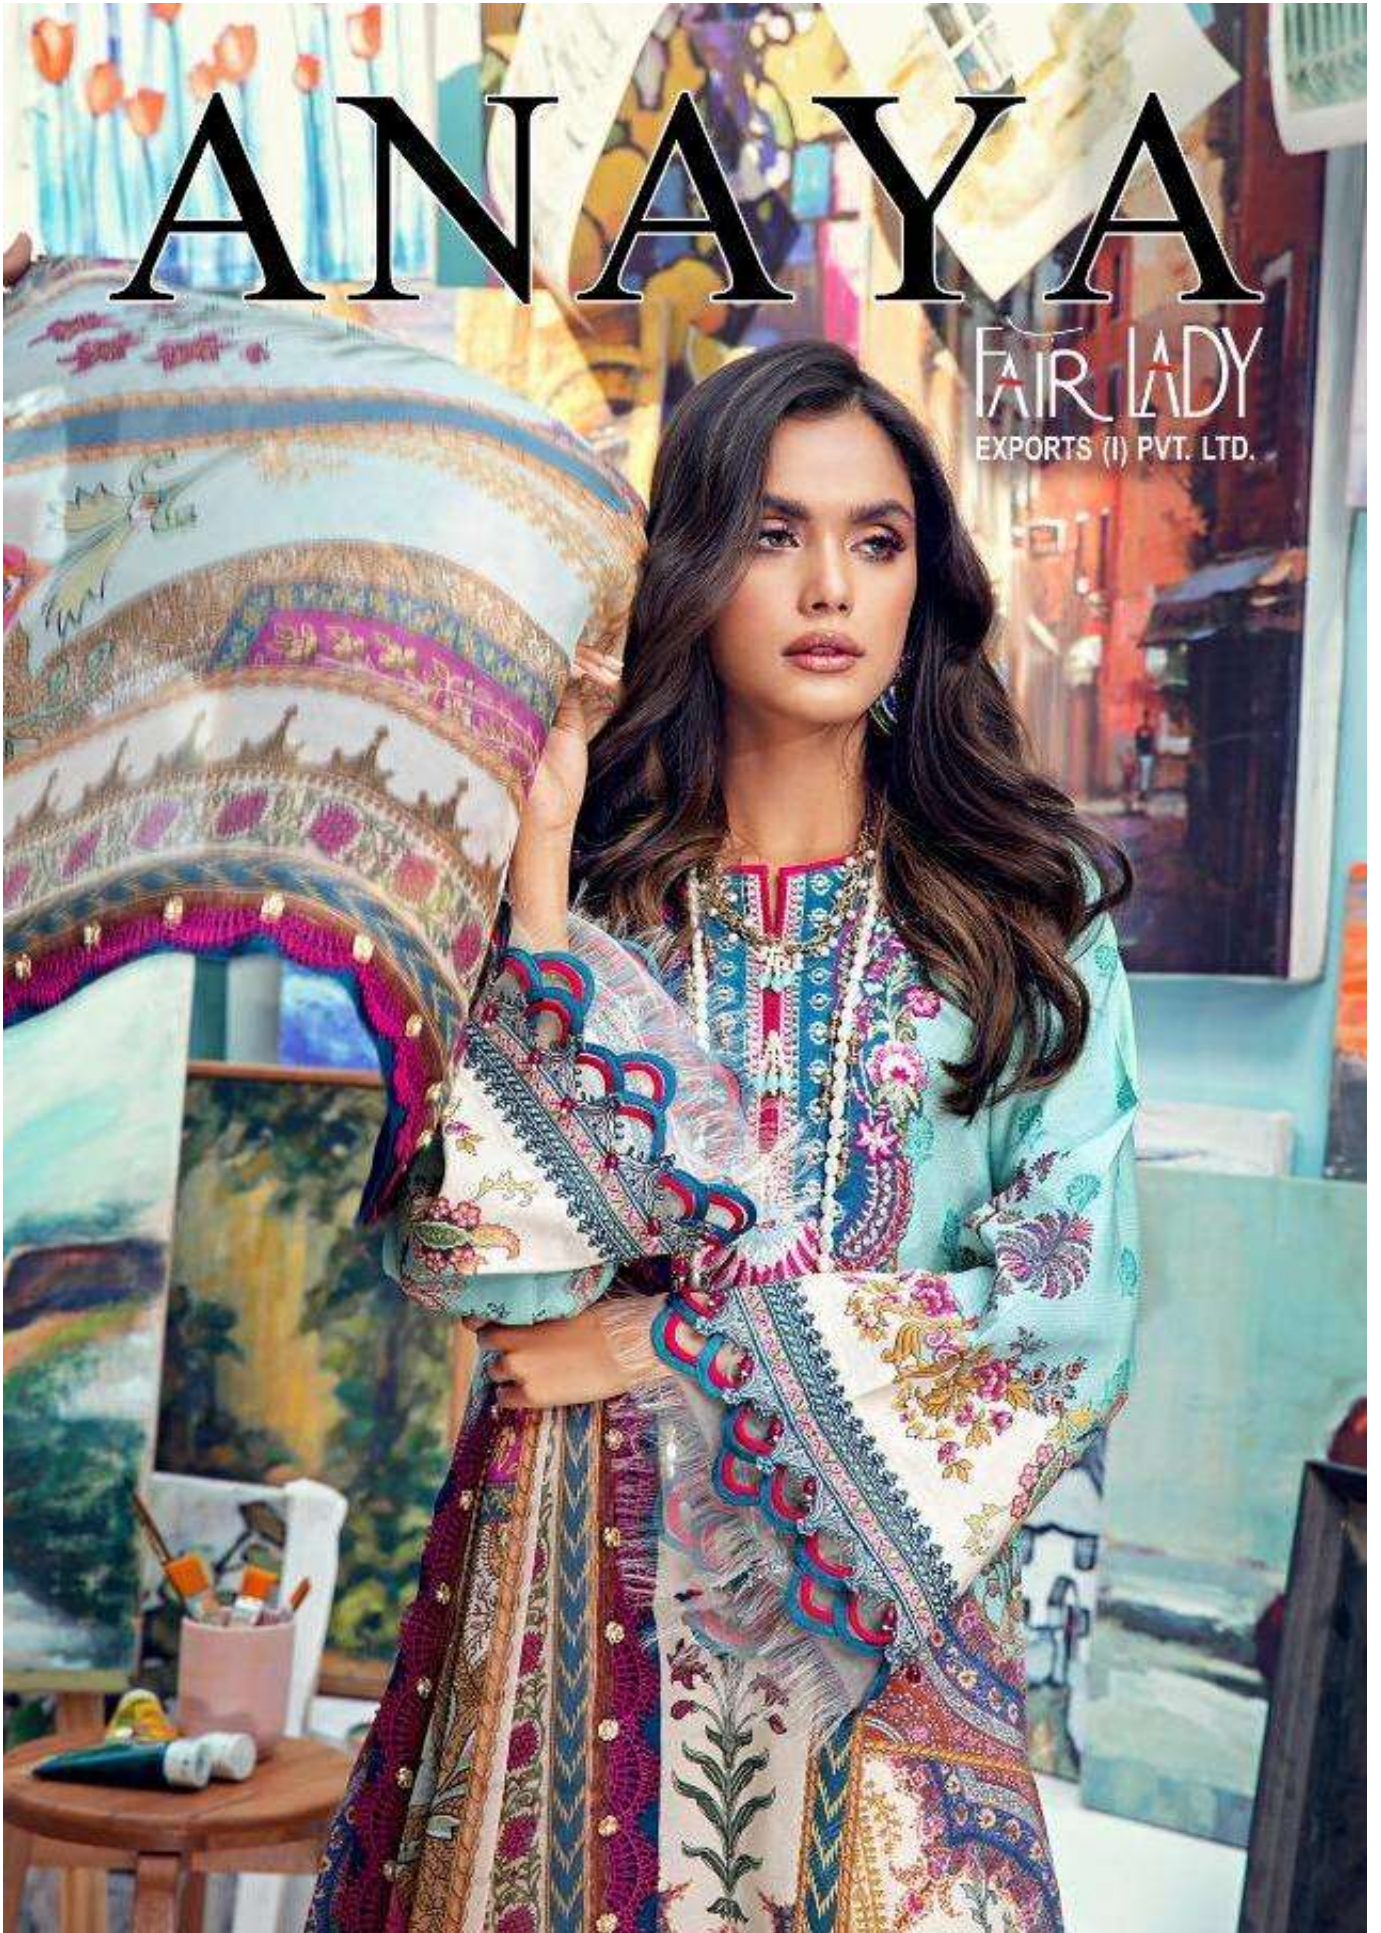

ANAYA

FAIR LADY
EXPORTS (I) PVT. LTD.