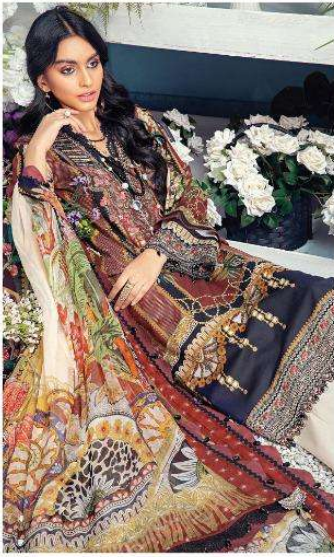

FAIR LADY
EXPORTS (I) PVT. LTD.

14006