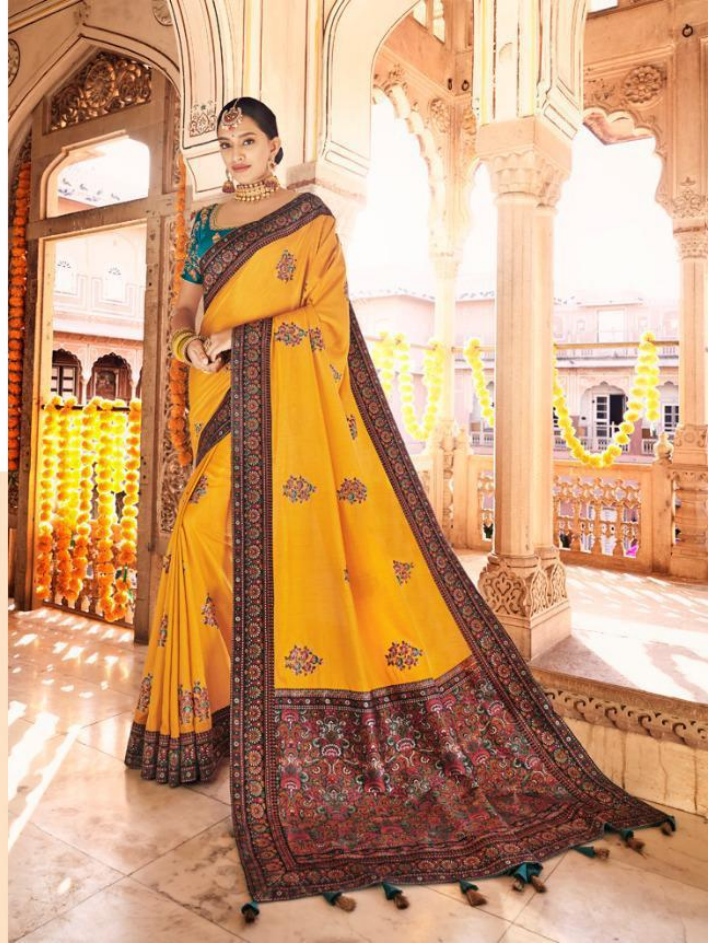

nakkashi

D.NO.:- 4180

nakkashi

D.NO.:- 4180

nakkashi

MUSTARD DOLA SILK SAREE HAVING KASHMIRI BROCADE PALLU AND BORDER PAIRED WITH PEACOCK BLUE RAW SILK BLOUSE

D.NO.- 4180

nakkashi

RED DOLA SILK SAREE HAVING KASHMIRI BROCADE PALLU AND BORDER PAIRED WITH MAROON RAW SILK BLOUSE

D.NO.- 4182

nakkashi

D.NO:- 4182

PEACOCK GREEN DOLA SILK SAREE HAVING KASHMIRI BROCADE PALLU AND BORDER PAIRED WITH PEACOCK GREEN RAW SILK BLOUSE

D.NO.- 4184

NAVY BLUE DOLA SILK SAREE HAVING KASHMIRI BROCADE PALLU AND BORDER PAIRED WITH MAGENTA RAW SILK BLOUSE

D.NO.- 4186

SEA GREEN DOLA SILK SAREE HAVING KASHMIRI BROCADE PALLU AND BORDER PAIRED WITH BOTTLE GREEN RAW SILK BLOUSE

D.NO.:- 4185

D.NO.:- 4188

TUSSAR COLOUR DOLA SILK SAREE HAVING KASHMIRI BROCADE PALLU AND BORDER PAIRED WITH MAROON RAW SILK BLOUSE

D.NO:- 4187

D.NO.:- 4180

D.NO.:- 4181

D.NO.:- 4182

D.NO.:- 4185