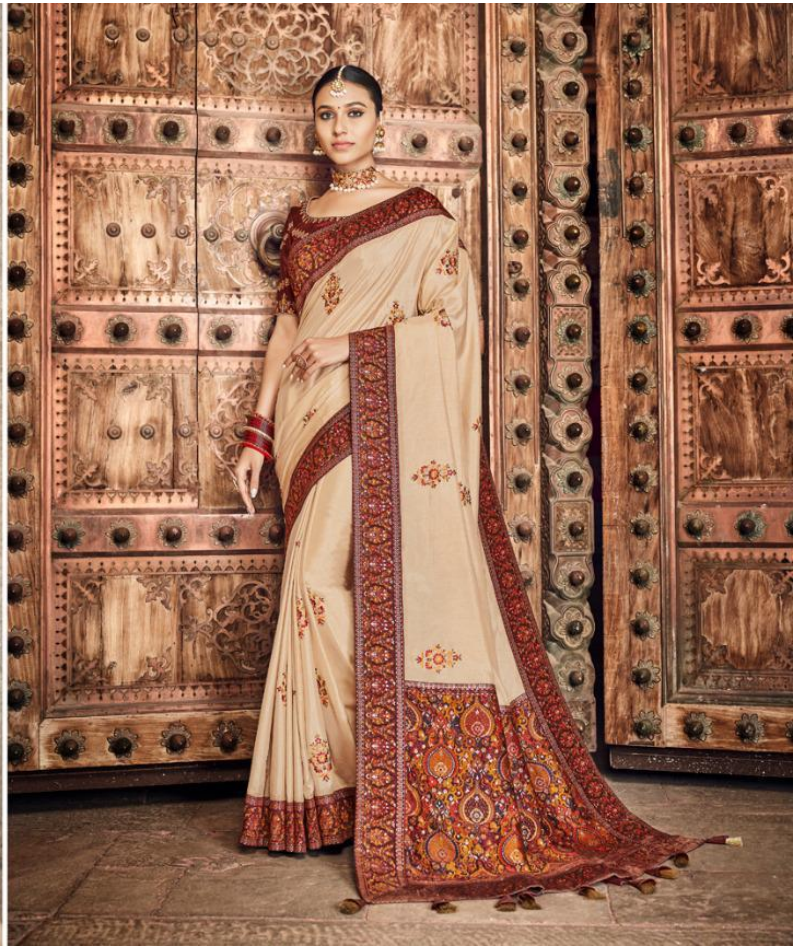

D.NO.- 4184

NAVY BLUE DOLA SILK SAREE HAVING KASHMIRI BROCADE PALLU AND BORDER PAIRED WITH MAGENTA RAW SILK BLOUSE

D.NO.- 4186

nakkashi

SEA GREEN DOLA SILK SAREE HAVING KASHMIRI BROCADE PALLU AND BORDER PAIRED WITH BOTTLE GREEN RAW SILK BLOUSE

D.NO.:- 4185

D.NO.:- 4188

TUSSAR COLOUR DOLA SILK SAREE HAVING KASHMIRI BROCADE PALLU AND BORDER PAIRED WITH MAROON RAW SILK BLOUSE

D.NO:- 4187

D.NO.:- 4180

D.NO.:- 4181

D.NO.:- 4182

D.NO.:- 4185