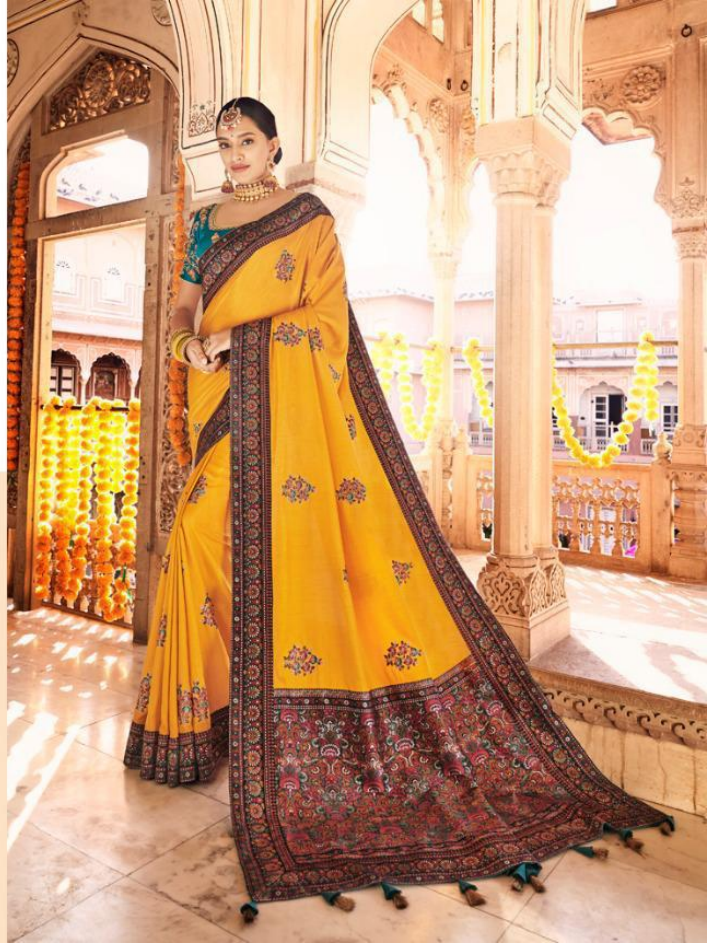

nakkashi

D.NO.:- 4180

nakkashi

D.NO.:- 4180

nakkashi

MUSTARD DOLA SILK SAREE HAVING KASHMIRI BROCADE PALLU AND BORDER PAIRED WITH PEACOCK BLUE RAW SILK BLOUSE

D.NO.- 4180

nakkashi

RED DOLA SILK SAREE HAVING KASHMIRI BROCADE PALLU AND BORDER PAIRED WITH MAROON RAW SILK BLOUSE

D.NO.- 4182

nakkashi

D.NO:- 4182

nakkashi

PEACOCK GREEN DOLA SILK SAREE HAVING KASHMIRI BROCADE PALLU AND BORDER PAIRED WITH PEACOCK GREEN RAW SILK BLOUSE

D.NO.:- 4185

D.NO.:- 4188

TUSSAR COLOUR DOLA SILK SAREE HAVING KASHMIRI BROCADE PALLU AND BORDER PAIRED WITH MAROON RAW SILK BLOUSE

D.NO:- 4187

D.NO.:- 4180

D.NO.:- 4181

D.NO.:- 4182

D.NO.:- 4185