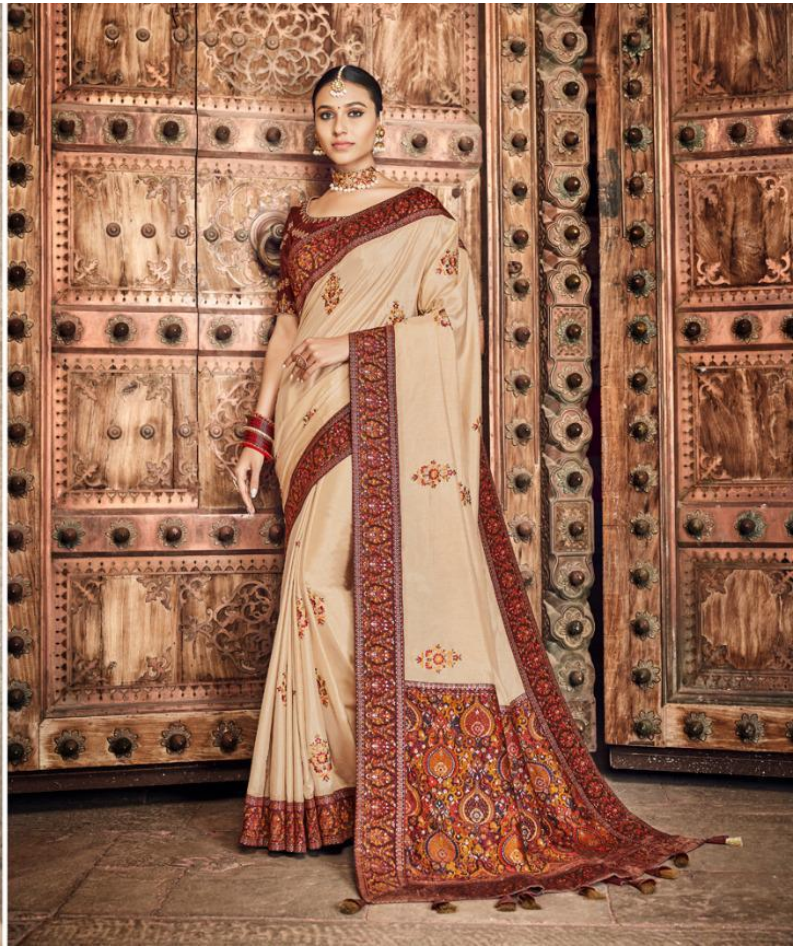

D.NO.- 4184

NAVY BLUE DOLA SILK SAREE HAVING KASHMIRI BROCADE PALLU AND BORDER PAIRED WITH MAGENTA RAW SILK BLOUSE

D.NO.- 4186

SEA GREEN DOLA SILK SAREE HAVING KASHMIRI BROCADE PALLU AND BORDER PAIRED WITH BOTTLE GREEN RAW SILK BLOUSE

D.NO.:- 4185

D.NO.:- 4188

TUSSAR COLOUR DOLA SILK SAREE HAVING KASHMIRI BROCADE PALLU AND BORDER PAIRED WITH MAROON RAW SILK BLOUSE

D.NO:- 4187

D.NO.:- 4180

D.NO.:- 4181

D.NO.:- 4182

D.NO.:- 4185