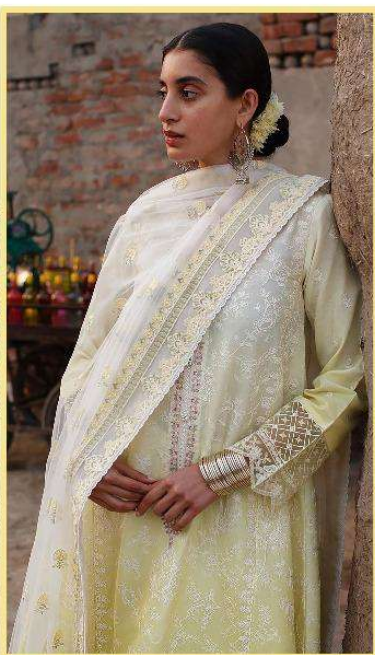

ZARA SHEHZAN
LAWN COLLECTION

ZARA SHEHZAN
LAWN COLLECTION

ZARA SHEHZAN
LAWN COLLECTION

1727

ZARA SHEHZAN
LAWN COLLECTION

1728

ZARA SHEHZAN
LAWN COLLECTION

ZARA SHEHZAN
LAWN COLLECTION

1731

Shree
LAWNS

ZARA SHAHJAHAN LAWN COLLECTION

D.NO.	TOP	BOTTOM	DUPATTA
1727	CAMBRIC COTTON WITH HEAVY EMBROIDERY	SEMI LAWN	BUTTER FLY NET WITH WORK
1728	CAMBRIC COTTON WITH HEAVY EMBROIDERY	SEMI LAWN	BUTTER FLY NET WITH WORK
1729	CAMBRIC COTTON WITH HEAVY EMBROIDERY	SEMI LAWN	CHIFFON PRINTED
1730	CAMBRIC COTTON WITH HEAVY EMBROIDERY	SEMI LAWN	BUTTER FLY NET WITH WORK
1731	CAMBRIC COTTON WITH HEAVY EMBROIDERY	SEMI LAWN	JACQUARD DUPATTA