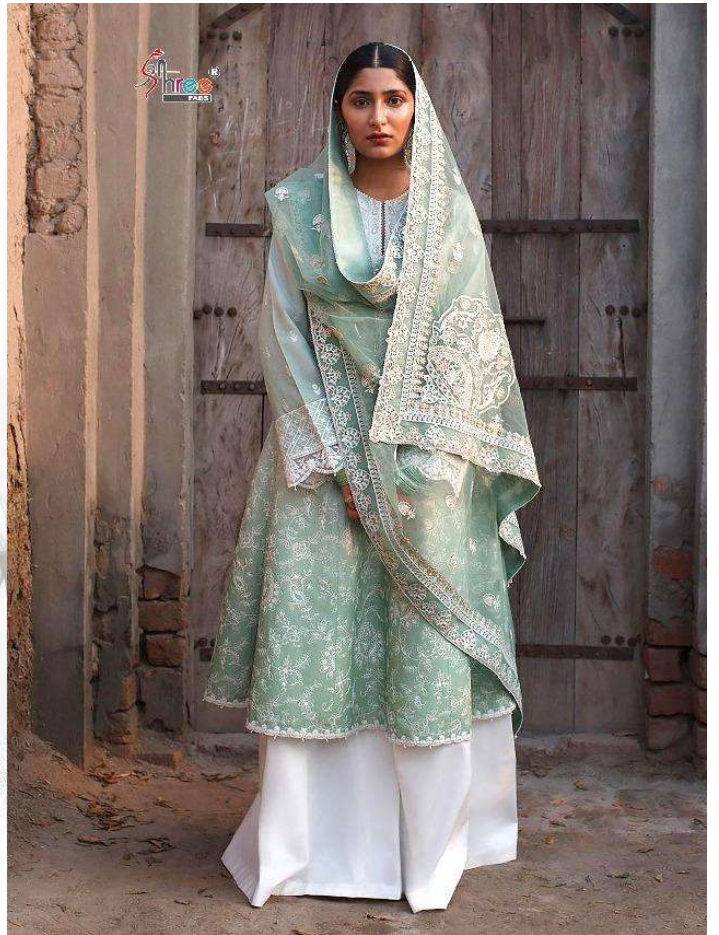

ZARA SHEHZAN
LAWN COLLECTION

1730