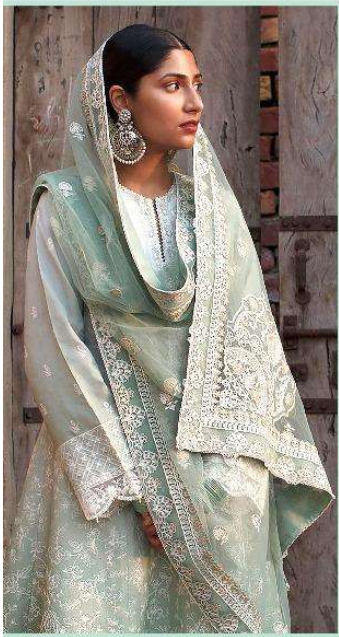

1729

Shree®
PATS

ZARA SHEHZAN
LAWN COLLECTION

ZARA SHEHZAN
LAWN COLLECTION

1730

Shree[®]
FABR

ZARA SHEHZAN
LAWN COLLECTION

ZARA SHEHZAN
LAWN COLLECTION

1731

Shree
LAWNS

ZARA SHAHJAHAN LAWN COLLECTION

D.NO.	TOP	BOTTOM	DUPATTA
1727	CAMBRIC COTTON WITH HEAVY EMBROIDERY	SEMI LAWN	BUTTER FLY NET WITH WORK
1728	CAMBRIC COTTON WITH HEAVY EMBROIDERY	SEMI LAWN	BUTTER FLY NET WITH WORK
1729	CAMBRIC COTTON WITH HEAVY EMBROIDERY	SEMI LAWN	CHIFFON PRINTED
1730	CAMBRIC COTTON WITH HEAVY EMBROIDERY	SEMI LAWN	BUTTER FLY NET WITH WORK
1731	CAMBRIC COTTON WITH HEAVY EMBROIDERY	SEMI LAWN	JACQUARD DUPATTA