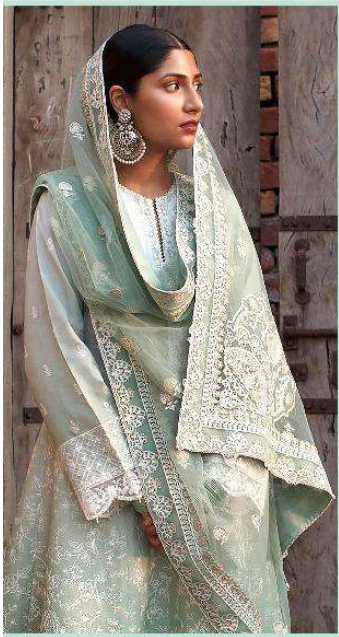

1729

Shree®
PACB

ZARA SHEHZAN
LAWN COLLECTION

ZARA SHEHZAN
LAWN COLLECTION

1730

Shree[®]
FABR

ZARA SHEHZAN
LAWN COLLECTION

ZARA SHEHZAN
LAWN COLLECTION

1731

Shree
LAWNS

ZARA SHAHJAHAN LAWN COLLECTION

D.NO.	TOP	BOTTOM	DUPATTA
1727	CAMBRIC COTTON WITH HEAVY EMBROIDERY	SEMI LAWN	BUTTER FLY NET WITH WORK
1728	CAMBRIC COTTON WITH HEAVY EMBROIDERY	SEMI LAWN	BUTTER FLY NET WITH WORK
1729	CAMBRIC COTTON WITH HEAVY EMBROIDERY	SEMI LAWN	CHIFFON PRINTED
1730	CAMBRIC COTTON WITH HEAVY EMBROIDERY	SEMI LAWN	BUTTER FLY NET WITH WORK
1731	CAMBRIC COTTON WITH HEAVY EMBROIDERY	SEMI LAWN	JACQUARD DUPATTA