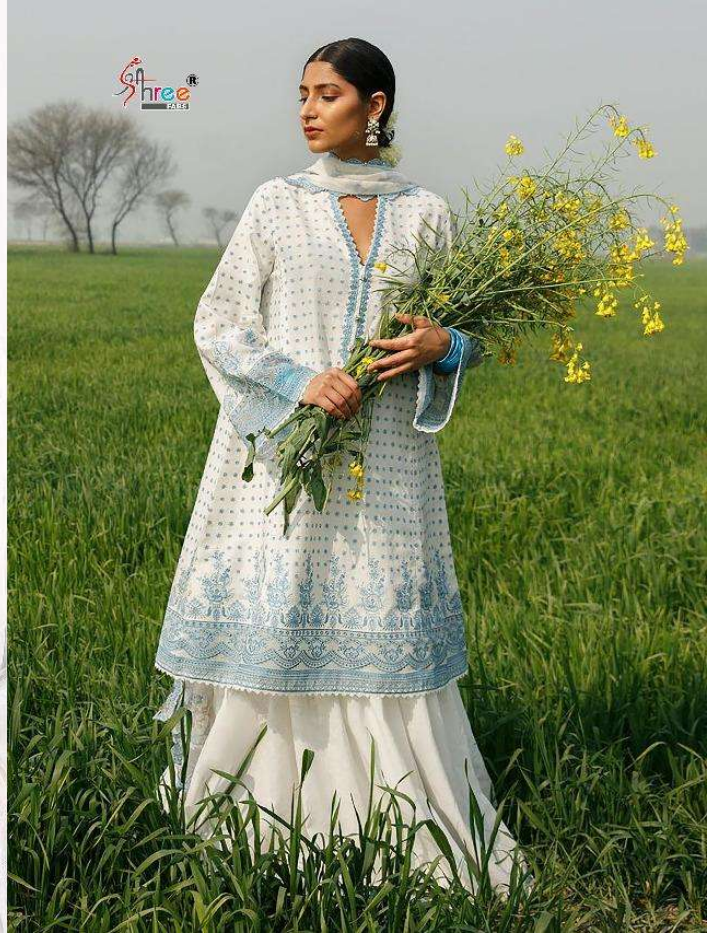

ZARA SHEHZAN
LAWN COLLECTION

1727