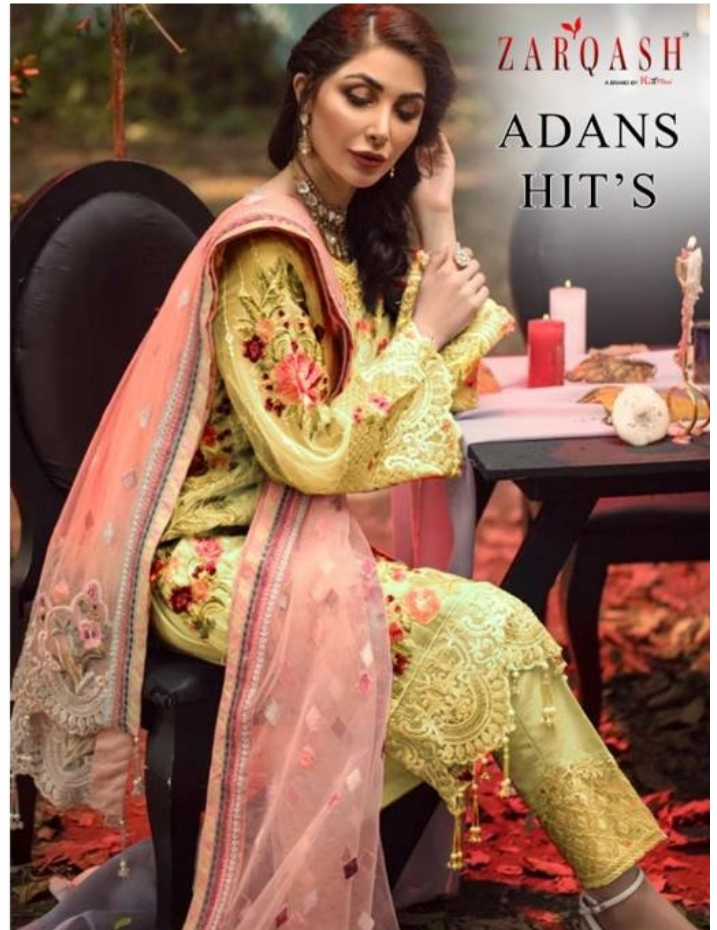

ZARQASH®
A BRAND BY H&M
ADANS
HIT'S