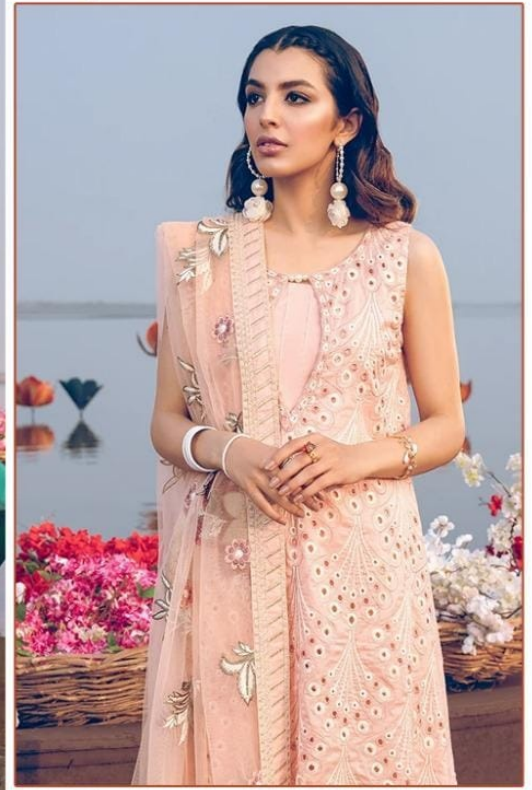

Shree[®]
FABRI

TOP:- CAMBRIC COTTON
DUPATTA:- NET
BOTTOM :- SEMI LAWN

S-283

Shree[®]
FAB'S

Shree[®]
FABRI

TOP:- CAMBRIC COTTON
DUPATTA:- NET
BOTTOM :- SEMI LAWN

S-283