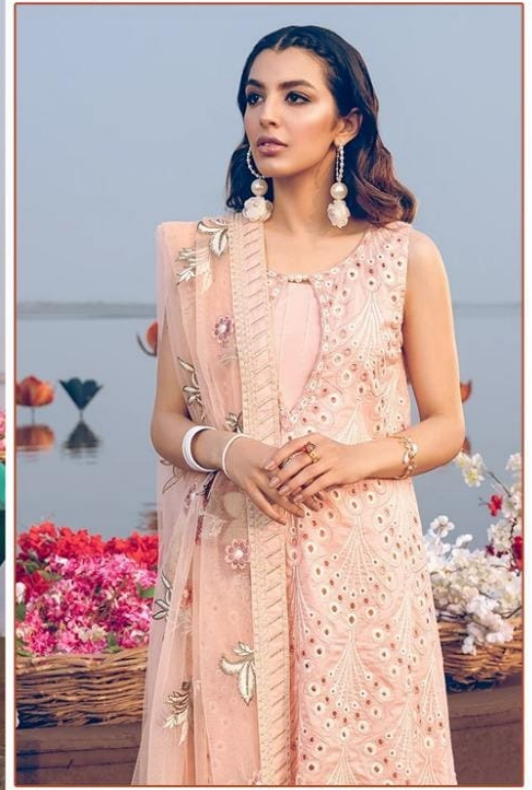

Shree[®]
FABRI

TOP:- CAMBRIC COTTON
DUPATTA:- NET
BOTTOM :- SEMI LAWN

S-283

Shree®
FAB'S

Shree[®]
FABRI

TOP:- CAMBRIC COTTON
DUPATTA:- NET
BOTTOM :- SEMI LAWN

S-283