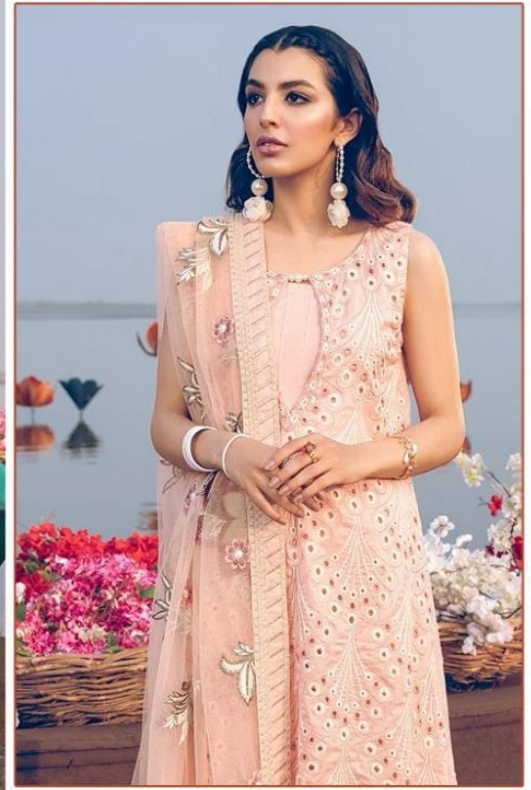

Shree[®]
FABRI

TOP:- CAMBRIC COTTON
DUPATTA:- NET
BOTTOM :- SEMI LAWN

S-283

Shree®
FAB'S

Shree[®]
FABRI

TOP:- CAMBRIC COTTON
DUPATTA:- NET
BOTTOM :- SEMI LAWN

S-283