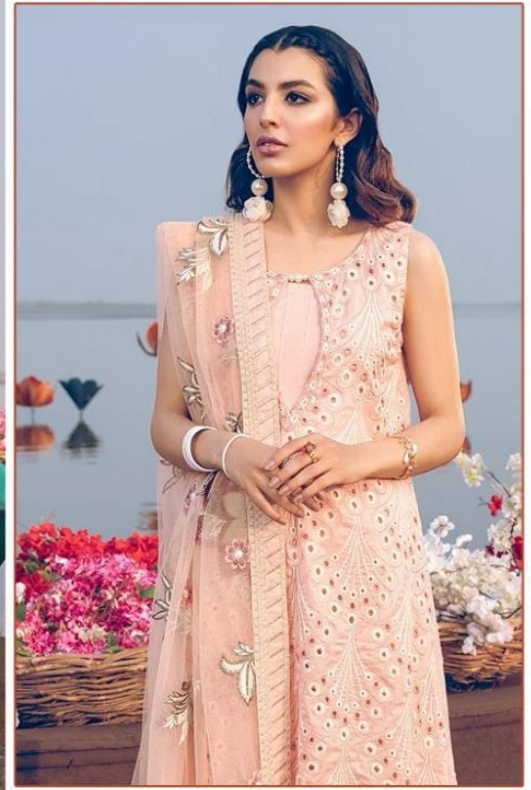

Shree®
FABRI

TOP:- CAMBRIC COTTON
DUPATTA:- NET
BOTTOM :- SEMI LAWN

S-283

Shree®
FAB'S

Shree®
FABRI

TOP:- CAMBRIC COTTON
DUPATTA:- NET
BOTTOM :- SEMI LAWN

S-283