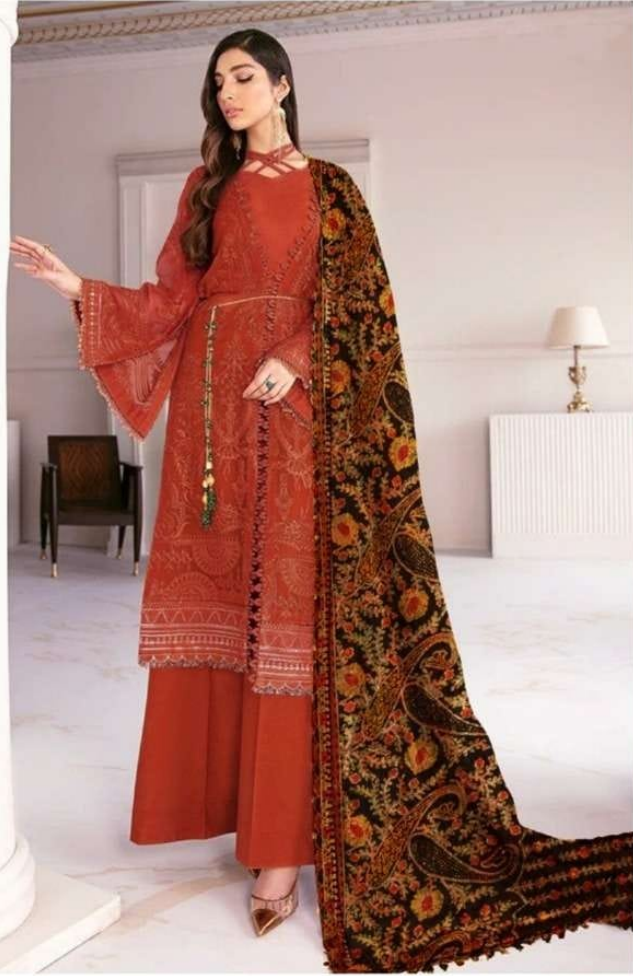

Ramsha®

#DILRUBA-B

TOP- GEORGET WITH HEAVY EMBROIDERY

BOTTOM- DULL SANTOON

DUPATTA - GEORGET HEAVY EMBROIDERY WITH DIAMOND

Ramsha®

#DILRUBA-D

TOP- GEORGET WITH HEAVY EMBROIDERY

BOTTOM- DULL SANTOON

DUPATTA - GEORGET HEAVY EMBROIDERY WITH DIAMOND

Ramsha®

#DILRUBA-B

TOP- GEORGET WITH HEAVY EMBROIDERY

BOTTOM- DULL SANTOON

DUPATTA - GEORGET HEAVY EMBROIDERY WITH DIAMOND

Ramsha®

#DILRUBA-A

TOP- GEORGET WITH HEAVY EMBROIDERY

BOTTOM- DULL SANTOON

DUPATTA - GEORGET HEAVY EMBROIDERY WITH DIAMOND

Emb Sleeves

Emb Front

Heavy Emb
Chiffon Dupatta

Bottom

TOP - GEORGETTE WITH HEAVY EMBROIDERY
BOTTOM - SATEEN
DUPATTA - GEORGETTE HEAVY EMBROIDERED WITH DIAMONDS

Emb Sleeves

Emb Front

Heavy Emb
Chiffon Dupatta

Bottom

Emb Sleeves

Emb Front

Heavy Emb
Chiffon Dupatta