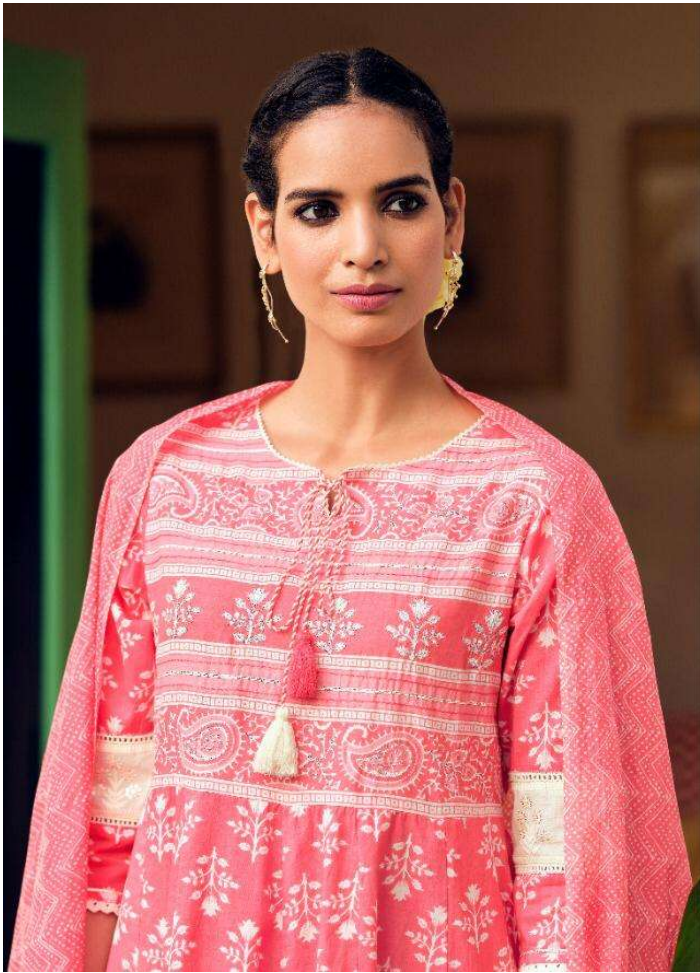

ELEGANCE & SOPHISTICATION CREATE A CHARMING SYMPHONY.

KASAK NX

CLASSIC STYLES WITH LUXURIOUS SOFT FABRICS ARE HIGHLIGHTED
BY REFINED AND FEMINE DETAILS

THIS TRADITIONAL RUE GETS A WHOLE NEW LOOK

ELEGANCE & SOPHISTICATION CREATE A CHARMING SYMPHONY.

KASAK NX

CLASSIC STYLES WITH LUXURIOUS SOFT FABRICS ARE HIGHLIGHTED
BY REFINED AND FEMINE DETAILS

THIS TRADITIONAL RUE GETS A WHOLE NEW LOOK

Nitya

CODE:101

Nitya

CODE:102

Nitya

ELEGANCE & SOPHISTICATED CREATE A CHARMING SYMPHONY

KASAK

CLASSIC STYLES WITH LUXURIOUS SOFT FABRICS ARE HIGHLIGHTED BY REFINED AND FEMININE DETAILS

TOP : COTTON PRINT WITH HAND WORK

DUPATTA : COTTON PRINT

BOTTOM : COTTON PRINT