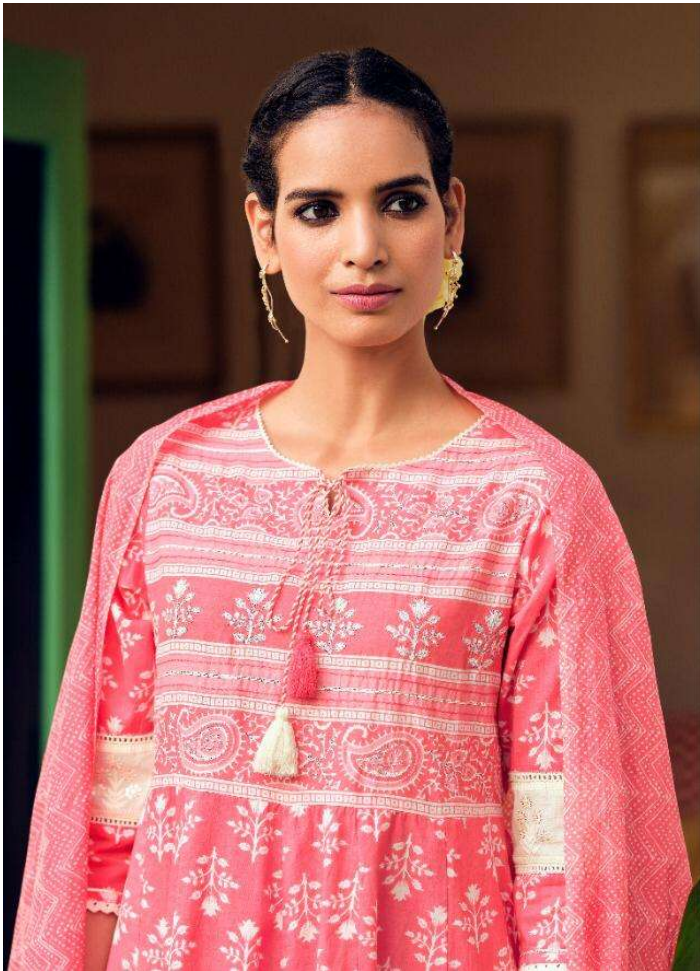

ELEGANCE & SOPHISTICATION CREATE A CHARMING SYMPHONY.

KASAK NX

CLASSIC STYLES WITH LUXURIOUS SOFT FABRICS ARE HIGHLIGHTED
BY REFINED AND FEMINE DETAILS

THIS TRADITIONAL RUE GETS A WHOLE NEW LOOK

ELEGANCE & SOPHISTICATION CREATE A CHARMING SYMPHONY.

KASAK NX

CLASSIC STYLES WITH LUXURIOUS SOFT FABRICS ARE HIGHLIGHTED
BY REFINED AND FEMINE DETAILS

THIS TRADITIONAL RUE GETS A WHOLE NEW LOOK

Nitya

CODE:101

Nitya

CODE:102

Nitya

105

107

CODE:107

ELEGANCE & SOPHISTICATED CREATE A CHARMING SYMPHONY

KASAK

CLASSIC STYLES WITH LUXURIOUS SOFT FABRICS ARE HIGHLIGHTED BY REFINED AND FEMININE DETAILS

TOP : COTTON PRINT WITH HAND WORK

DUPATTA : COTTON PRINT

BOTTOM : COTTON PRINT