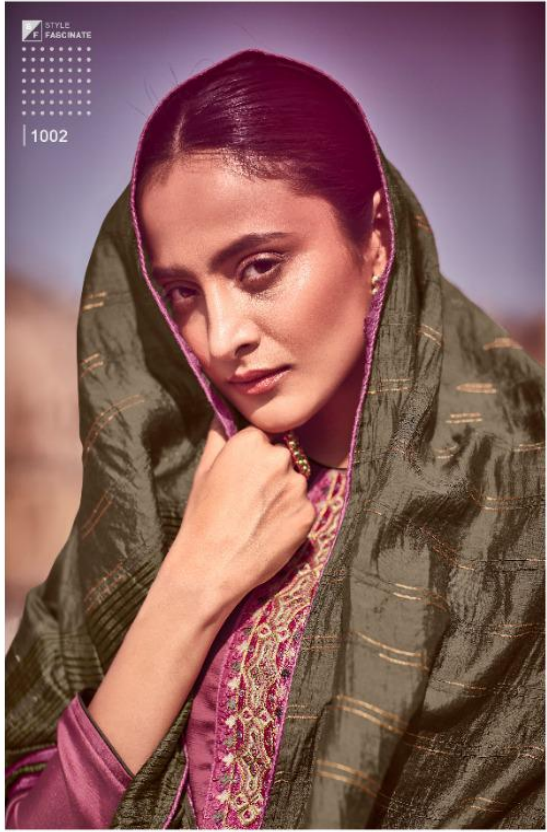

NARI

ORIN

NARI

ORIN

NARI

 CREATIVE
CULTURE

STILE PERSONAL

1001

TOP

PARAMPARA SILK

BOTTOM

DULL SANTUN

DUPATTA

SILK JACQUARD FANCY DUPATTA

NARI

| 1001 |