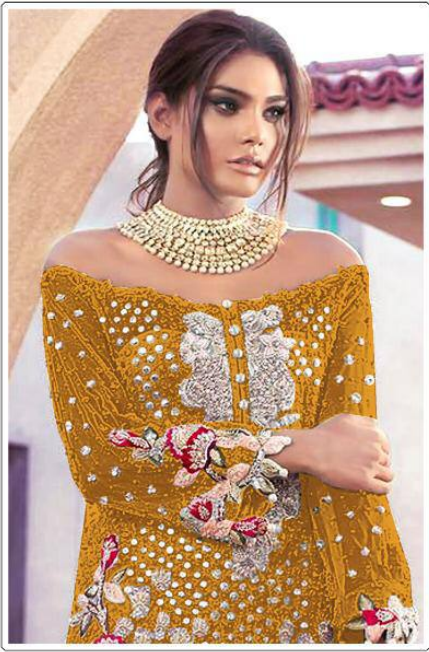

TOP:- BUTTER FLY NET  
DUPATTA:- NET  
BOTTOM:- NET WORK WITH  
SANTOON  
INNER:- SANTOON

**120-H**

TOP:- BUTTER FLY NET  
DUPATTA:- NET  
BOTTOM:- NET WORK WITH  
SANTOON  
INNER:- SANTOON

120-H

TOP:- BUTTER FLY NET  
DUPATTA:- NET  
BOTTOM:- NET WORK WITH  
SANTOON  
INNER:- SANTOON

**120-F**

TOP:- BUTTER FLY NET  
DUPATTA:- NET  
BOTTOM:- NET WORK WITH  
SANTOON  
INNER:- SANTOON

120-J

TOP:- BUTTER FLY NET  
DUPATTA:- NET  
BOTTOM:- NET WORK WITH  
SANTOON  
INNER:- SANTOON

**120-G**