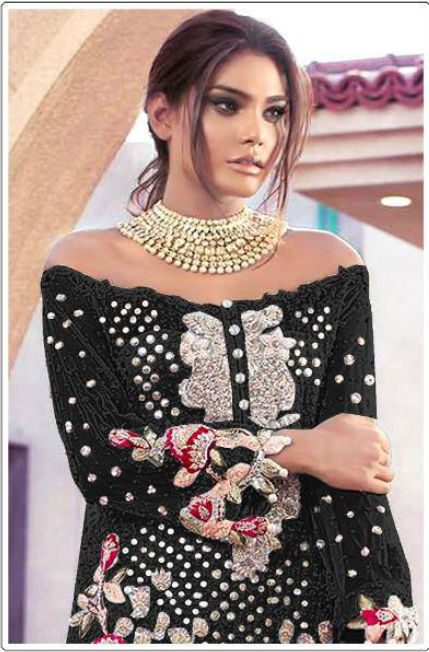

TOP:- BUTTER FLY NET  
DUPATTA:- NET  
BOTTOM:- NET WORK WITH  
SANTOON  
INNER:- SANTOON

**120-H**

TOP:- BUTTER FLY NET  
DUPATTA:- NET  
BOTTOM:- NET WORK WITH  
SANTOON  
INNER:- SANTOON

**120-H**

TOP:- BUTTER FLY NET  
DUPATTA:- NET  
BOTTOM:- NET WORK WITH  
SANTOON  
INNER:- SANTOON

**120-E**

TOP:- BUTTER FLY NET  
DUPATTA:- NET  
BOTTOM:- NET WORK WITH  
SANTOON  
INNER:- SANTOON

120-K

TOP:- BUTTER FLY NET  
DUPATTA:- NET  
BOTTOM:- NET WORK WITH  
SANTOON  
INNER:- SANTOON

120-L

TOP:- BUTTER FLY NET  
DUPATTA:- NET  
BOTTOM:- NET WORK WITH  
SANTOON  
INNER:- SANTOON