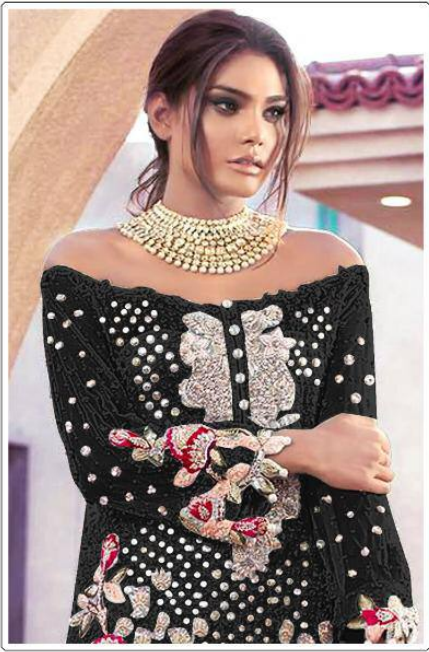

TOP:- BUTTER FLY NET
DUPATTA:- NET
BOTTOM:- NET WORK WITH
SANTOON
INNER:- SANTOON

120-H

TOP:- BUTTER FLY NET
DUPATTA:- NET
BOTTOM:- NET WORK WITH
SANTOON
INNER:- SANTOON

120-H

TOP:- BUTTER FLY NET
DUPATTA:- NET
BOTTOM:- NET WORK WITH
SANTOON
INNER:- SANTOON

120-E

TOP:- BUTTER FLY NET
DUPATTA:- NET
BOTTOM:- NET WORK WITH
SANTOON
INNER:- SANTOON

120-K

TOP:- BUTTER FLY NET
DUPATTA:- NET
BOTTOM:- NET WORK WITH
SANTOON
INNER:- SANTOON

120-L

TOP:- BUTTER FLY NET
DUPATTA:- NET
BOTTOM:- NET WORK WITH
SANTOON
INNER:- SANTOON