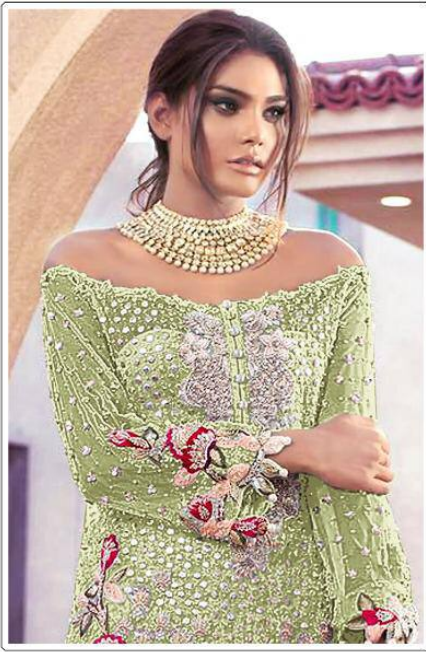

TOP:- BUTTER FLY NET  
DUPATTA:- NET  
BOTTOM:- NET WORK WITH  
SANTOON  
INNER:- SANTOON

**120-H**

TOP:- BUTTER FLY NET  
DUPATTA:- NET  
BOTTOM:- NET WORK WITH  
SANTOON  
INNER:- SANTOON

120-H

TOP:- BUTTER FLY NET  
DUPATTA:- NET  
BOTTOM:- NET WORK WITH  
SANTOON  
INNER:- SANTOON

**120-E**

TOP:- BUTTER FLY NET  
DUPATTA:- NET  
BOTTOM:- NET WORK WITH  
SANTOON  
INNER:- SANTOON

120-K

TOP:- BUTTER FLY NET  
DUPATTA:- NET  
BOTTOM:- NET WORK WITH  
SANTOON  
INNER:- SANTOON

120-L

TOP:- BUTTER FLY NET  
DUPATTA:- NET  
BOTTOM:- NET WORK WITH  
SANTOON  
INNER:- SANTOON