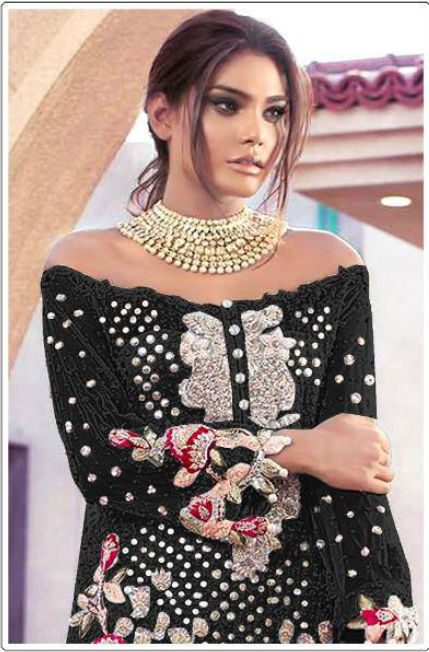

TOP:- BUTTER FLY NET  
DUPATTA:- NET  
BOTTOM:- NET WORK WITH  
SANTOON  
INNER:- SANTOON

**120-H**

TOP:- BUTTER FLY NET  
DUPATTA:- NET  
BOTTOM:- NET WORK WITH  
SANTOON  
INNER:- SANTOON

120-H

TOP:- BUTTER FLY NET  
DUPATTA:- NET  
BOTTOM:- NET WORK WITH  
SANTOON  
INNER:- SANTOON

**120-E**

TOP:- BUTTER FLY NET  
DUPATTA:- NET  
BOTTOM:- NET WORK WITH  
SANTOON  
INNER:- SANTOON

120-K

TOP:- BUTTER FLY NET  
DUPATTA:- NET  
BOTTOM:- NET WORK WITH  
SANTOON  
INNER:- SANTOON

120-L

TOP:- BUTTER FLY NET  
DUPATTA:- NET  
BOTTOM:- NET WORK WITH  
SANTOON  
INNER:- SANTOON