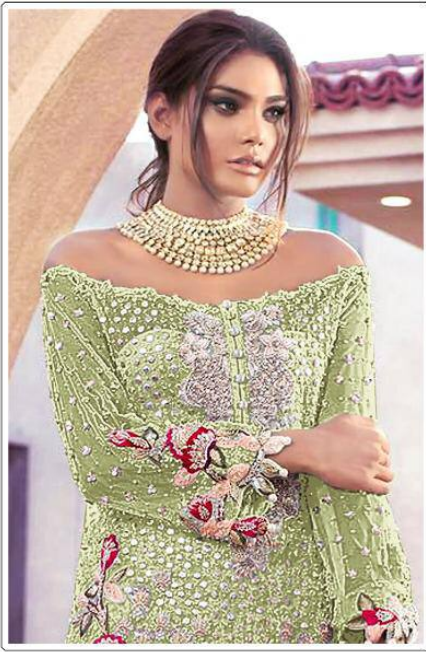

TOP:- BUTTER FLY NET  
DUPATTA:- NET  
BOTTOM:- NET WORK WITH  
SANTOON  
INNER:- SANTOON

**120-H**

TOP:- BUTTER FLY NET  
DUPATTA:- NET  
BOTTOM:- NET WORK WITH  
SANTOON  
INNER:- SANTOON

**120-H**

TOP:- BUTTER FLY NET  
DUPATTA:- NET  
BOTTOM:- NET WORK WITH  
SANTOON  
INNER:- SANTOON

**120-E**

TOP:- BUTTER FLY NET  
DUPATTA:- NET  
BOTTOM:- NET WORK WITH  
SANTOON  
INNER:- SANTOON

120-K

TOP:- BUTTER FLY NET  
DUPATTA:- NET  
BOTTOM:- NET WORK WITH  
SANTOON  
INNER:- SANTOON

120-L

TOP:- BUTTER FLY NET  
DUPATTA:- NET  
BOTTOM:- NET WORK WITH  
SANTOON  
INNER:- SANTOON