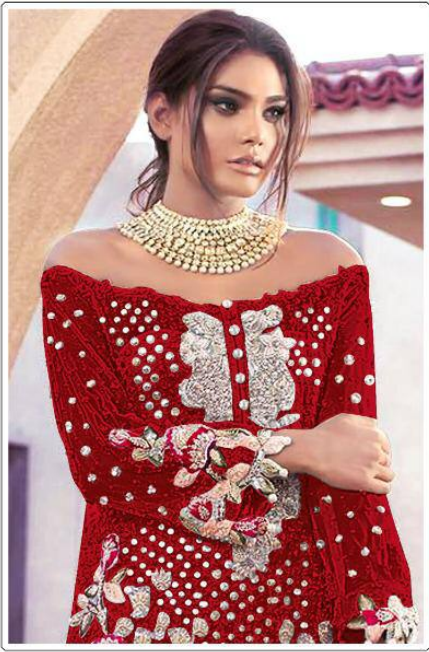

TOP:- BUTTER FLY NET  
DUPATTA:- NET  
BOTTOM:- NET WORK WITH  
SANTOON  
INNER:- SANTOON

**120-H**

TOP:- BUTTER FLY NET  
DUPATTA:- NET  
BOTTOM:- NET WORK WITH  
SANTOON  
INNER:- SANTOON

120-H

TOP:- BUTTER FLY NET  
DUPATTA:- NET  
BOTTOM:- NET WORK WITH  
SANTOON  
INNER:- SANTOON

**120-E**

TOP:- BUTTER FLY NET  
DUPATTA:- NET  
BOTTOM:- NET WORK WITH  
SANTOON  
INNER:- SANTOON

120-K

TOP:- BUTTER FLY NET  
DUPATTA:- NET  
BOTTOM:- NET WORK WITH  
SANTOON  
INNER:- SANTOON

120-L

TOP:- BUTTER FLY NET  
DUPATTA:- NET  
BOTTOM:- NET WORK WITH  
SANTOON  
INNER:- SANTOON