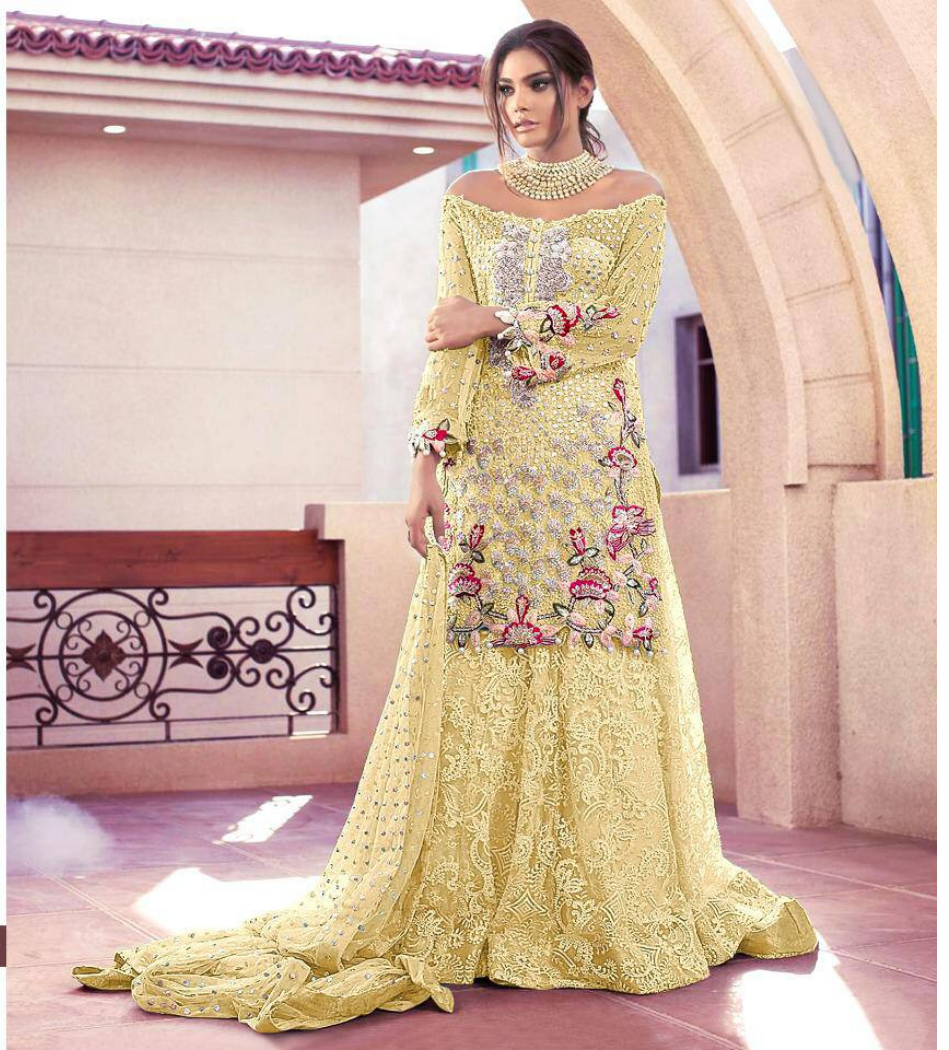

TOP:- BUTTER FLY NET
DUPATTA:- NET
BOTTOM:- NET WORK WITH
SANTOON
INNER:- SANTOON

120-F