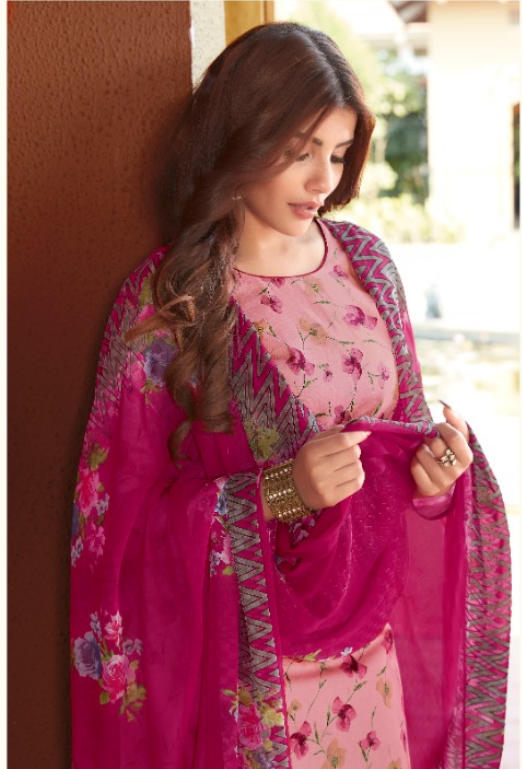

Suryajyoti®
Dispen Centre Salween Saiti

FANTASY
VOL 02

Suryajyoti®
Dispen Centre Salween South

FANTASY
VOL 02

Suryajyoti®
Designs Culture Creativity Style

2002

SHINE ON WITH THESE PRETTY PIECE AT ALL OCCASIONS AND REDEFINE *modern*