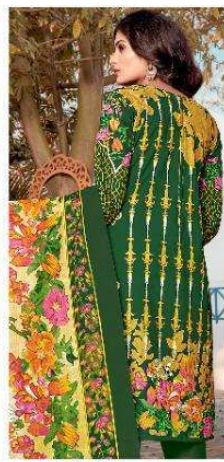

Attitude
When the appearance of
of elegance - modern culture
of the clothing is not lost

Style -1003