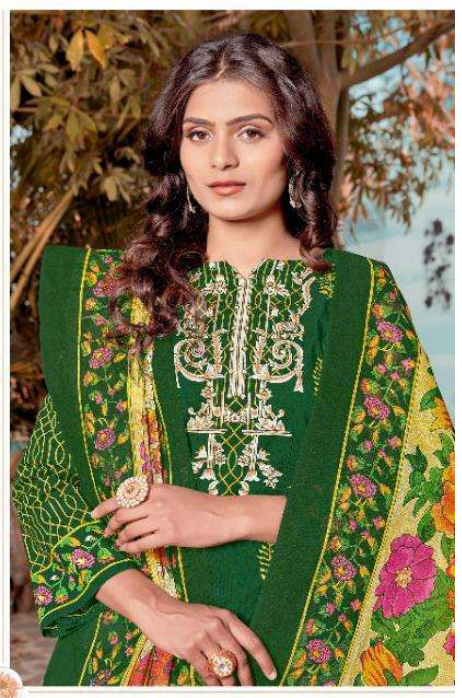

Attitude
When the appearance of
of elegance - modern culture
of the clothing is not lost

Style -1003