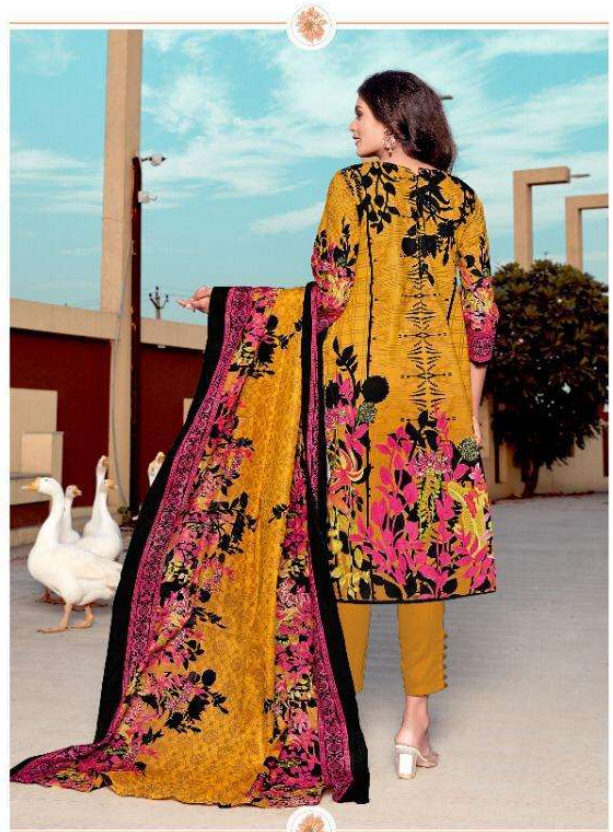

Reflection
Style -1002