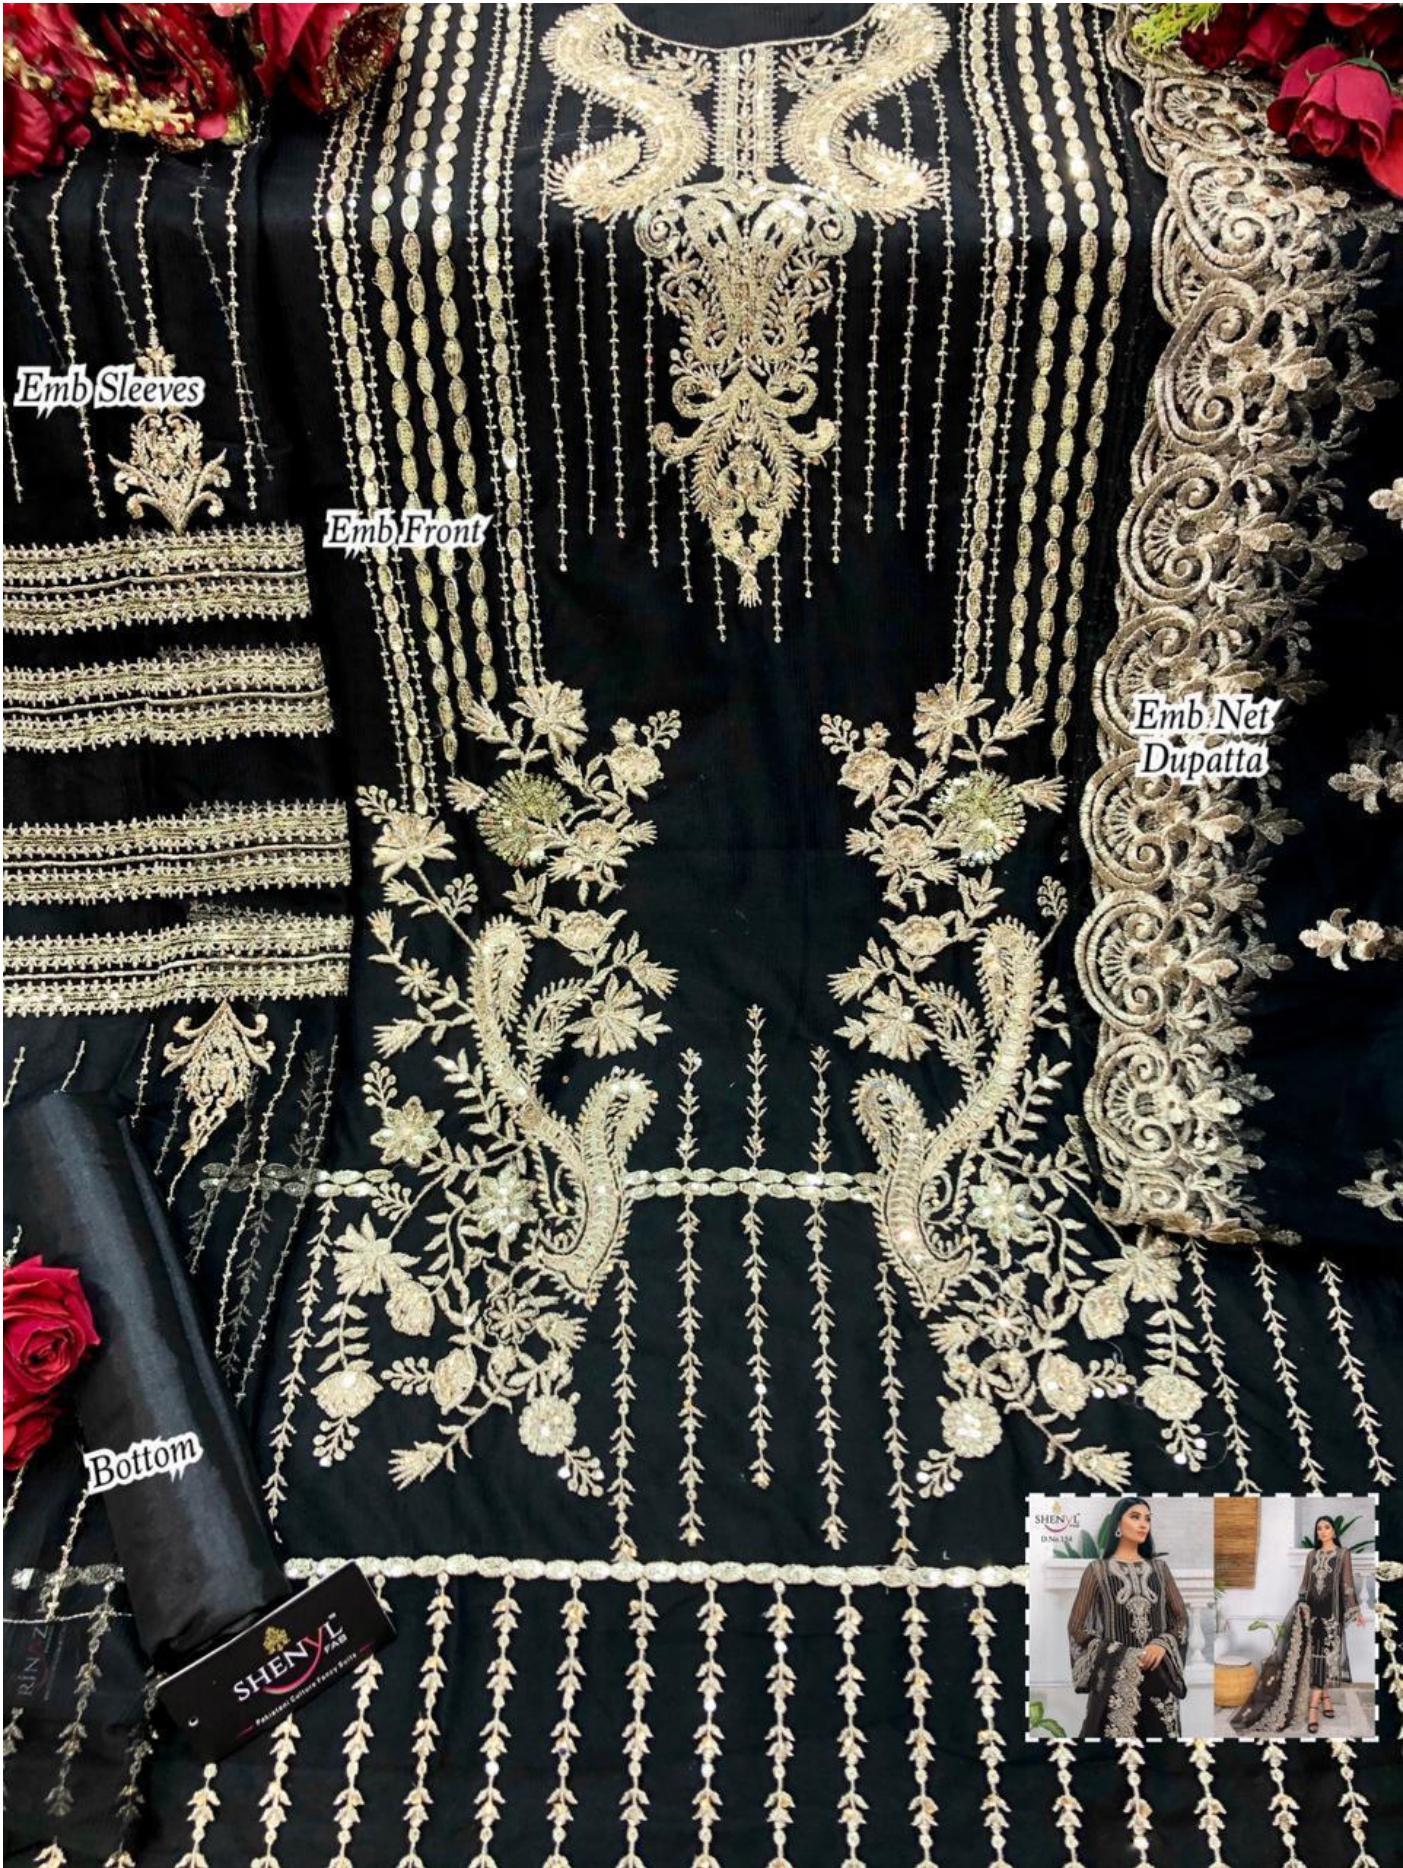

BOTTOM

HEAVY EMB TOP

SLEEVES

CHIFFON EMB
DUPATTA

HEAVY EMB FRONT

BOTTOM

Emb Sleeves

Emb Front

Emb Net Dupatta

Bottom

SHENYL FAB
Pakistani Ethnic Wear Store

Sleeves

Bottom

Bottom Patch

Net Embroidered Dupatta

Rinaz
Fashion