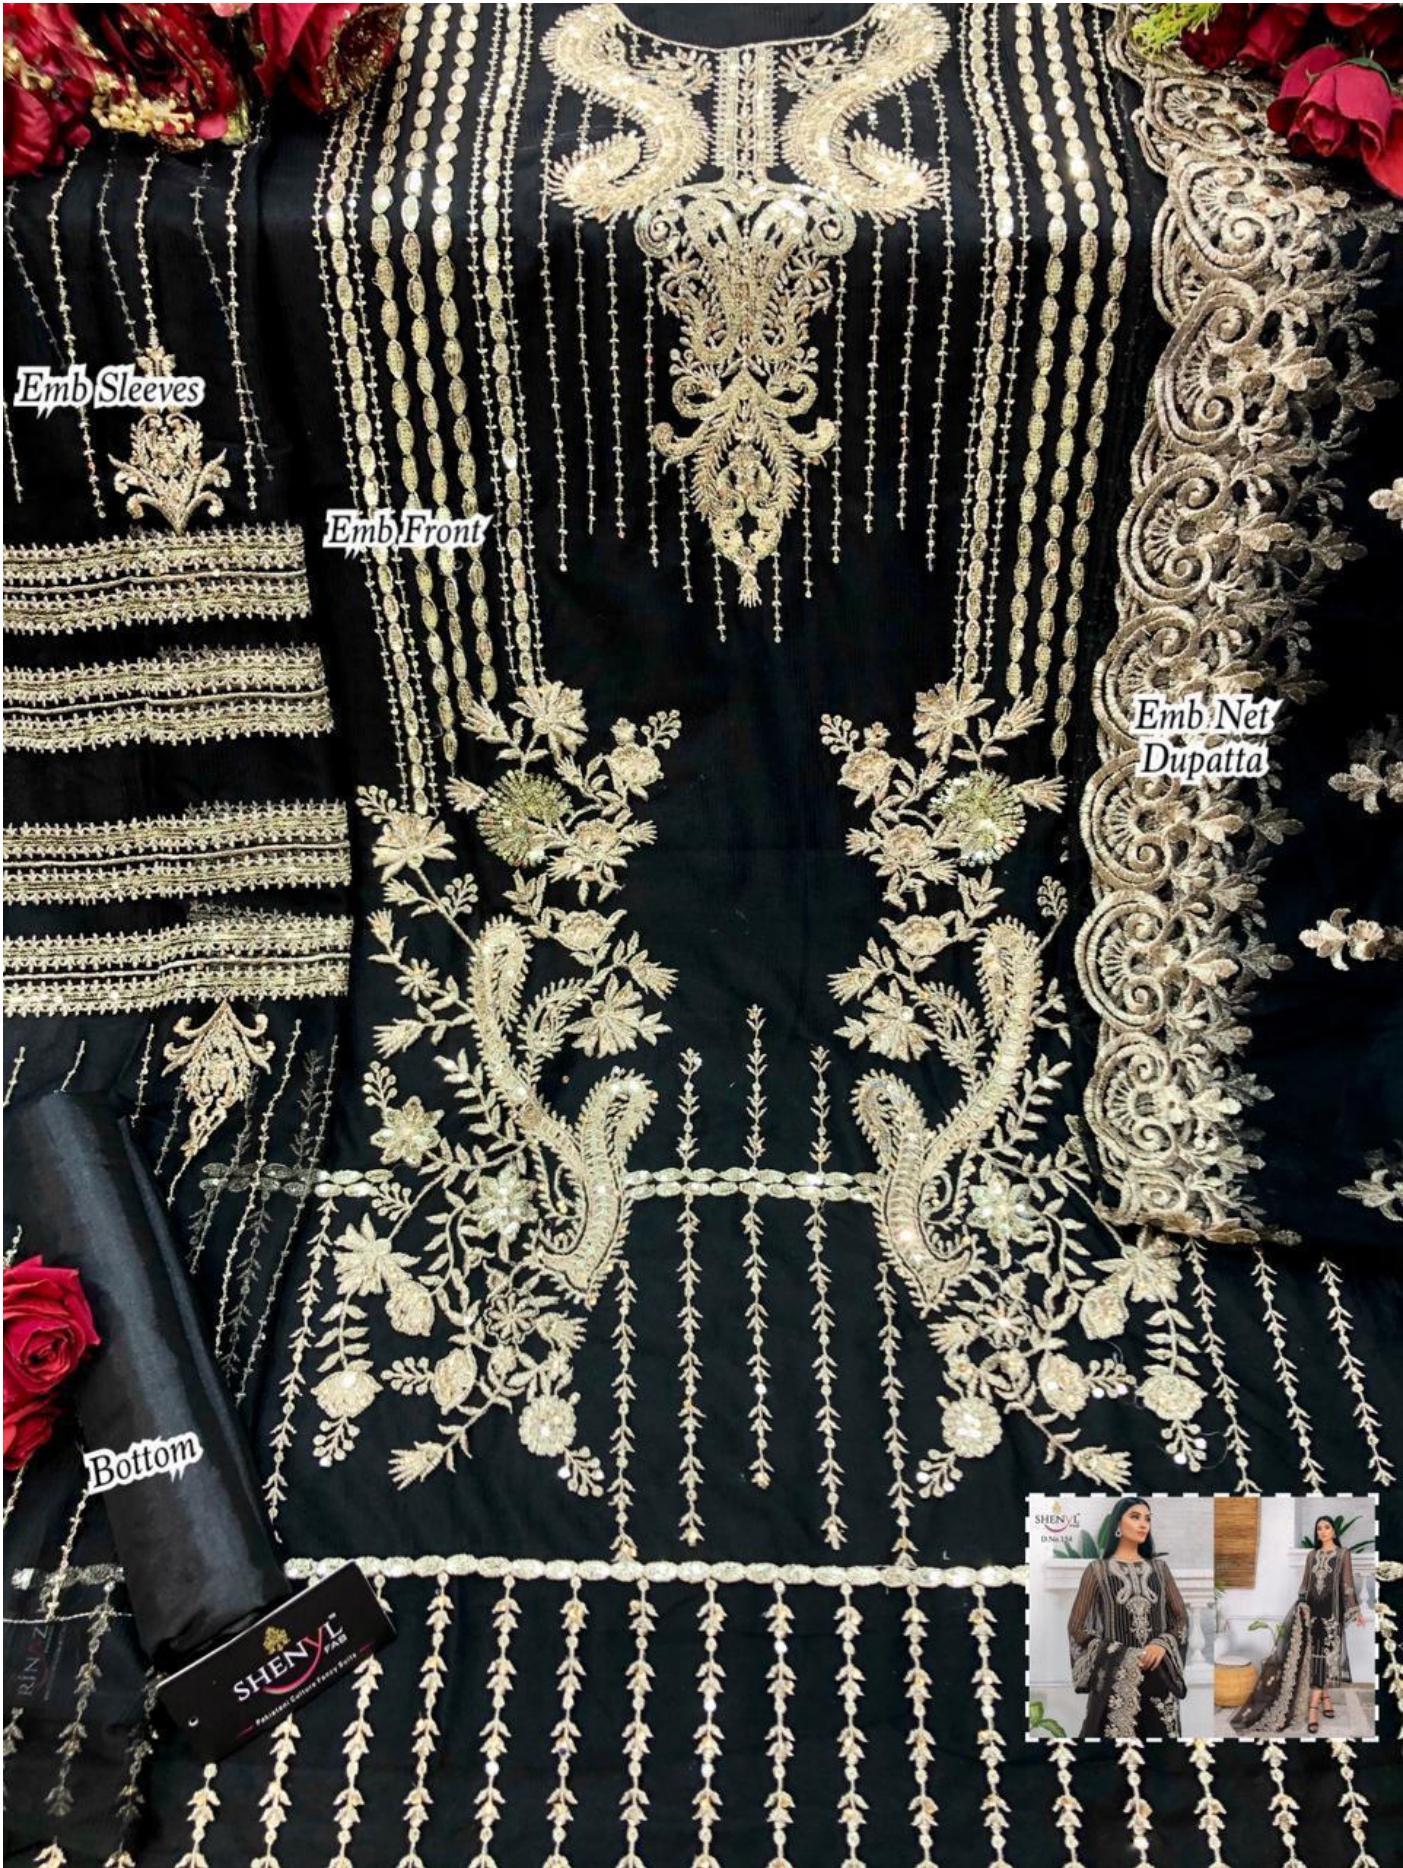

Emb Sleeves

Emb Front

Emb Net Dupatta

Bottom

SHENYL FAB
Pakistani Ethnic Wear Store