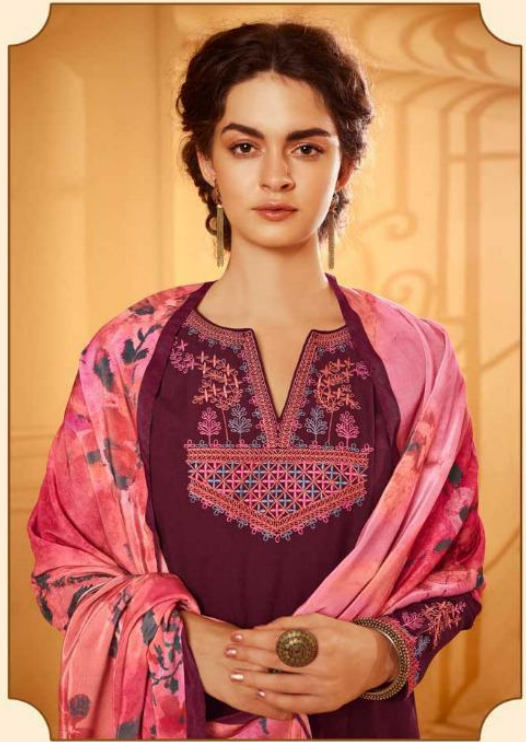

9883

9883

9882

Heer

HEER

9881

HEER

9884

9883

9884

9887

9888

VELVET

VOLUME 59

TOP

SHAGUN SILK WITH EMBROIDERY ON
NECK, SLEEVES AND HEMLINE