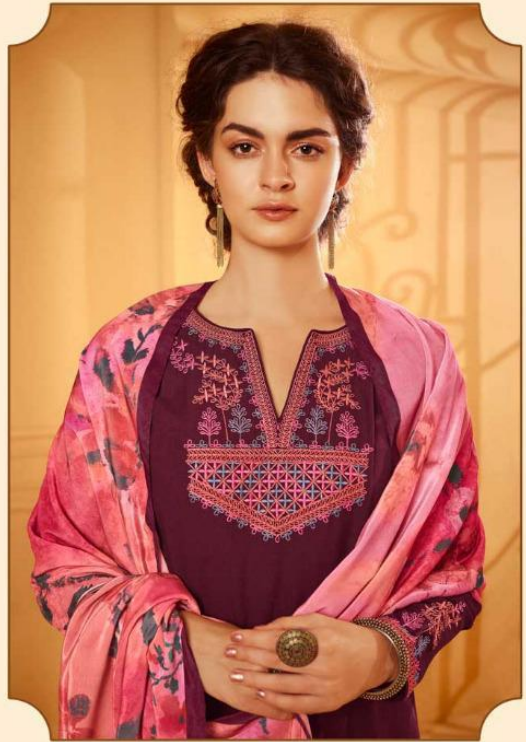

9883

9883

9882

HEER

HEER

9881

HEER

9884

9883

9884

9887

9888

VELVET

VOLUME 59

TOP

SHAGUN SILK WITH EMBROIDERY ON
NECK, SLEEVES AND HEMLINE