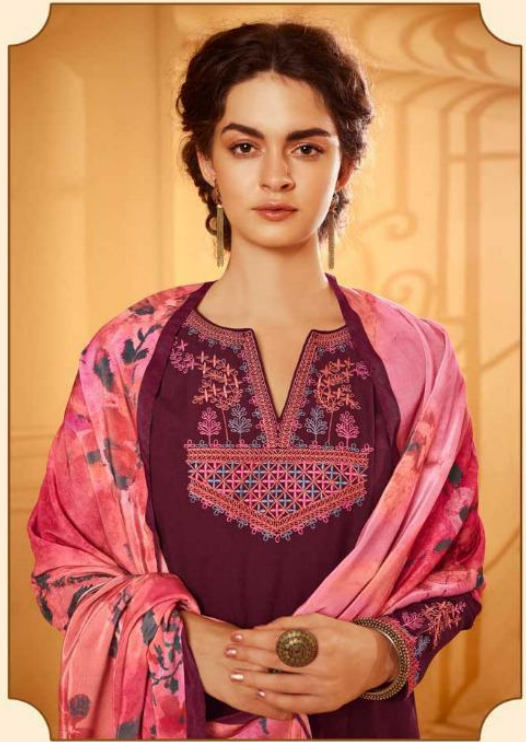

9883

9883

9882

Heer

HEER

9881

HEER

9884

9884

9887

9888

VELVET

VOLUME 59

TOP

SHAGUN SILK WITH EMBROIDERY ON
NECK, SLEEVES AND HEMLINE

BOTTOM