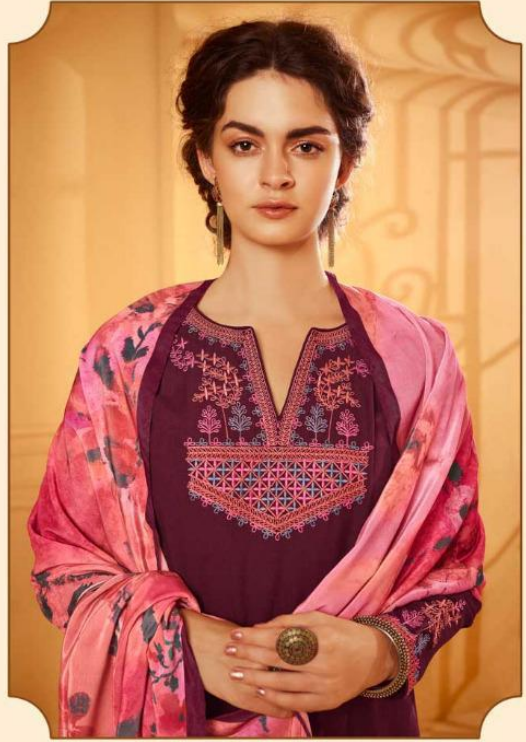

9883

9883

9882

Heer

HEER

9881

HEER

9884

## TOP

SHAGUN SILK WITH EMBROIDERY ON  
NECK, SLEEVES AND HEMLINE