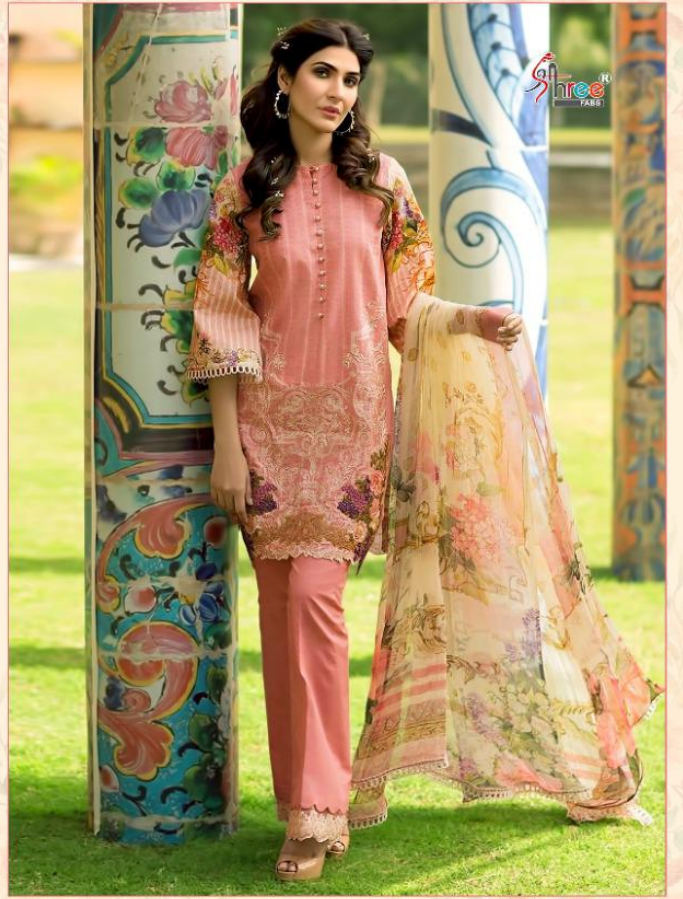

Firdous

REMIX COLLECTION

Shree[®]
FABS

Firdous

REMIX COLLECTION

Shree[®]
FABS

Shree®
Firdous
REMI COLLECTION

1607

present new looking and stylish printed designs

Firdous

REMIX COLLECTION

TOP-: PURE COTTON PRINT WITH EXCLUSIVE EMBROIDERY

BOTTOM-: SEMILAWN DYED

DUPPTA-: CHIFFON & MALMAL COTTON PRINTED

DES-: 5

RATE-: COTTON DUPPTA 861+GST