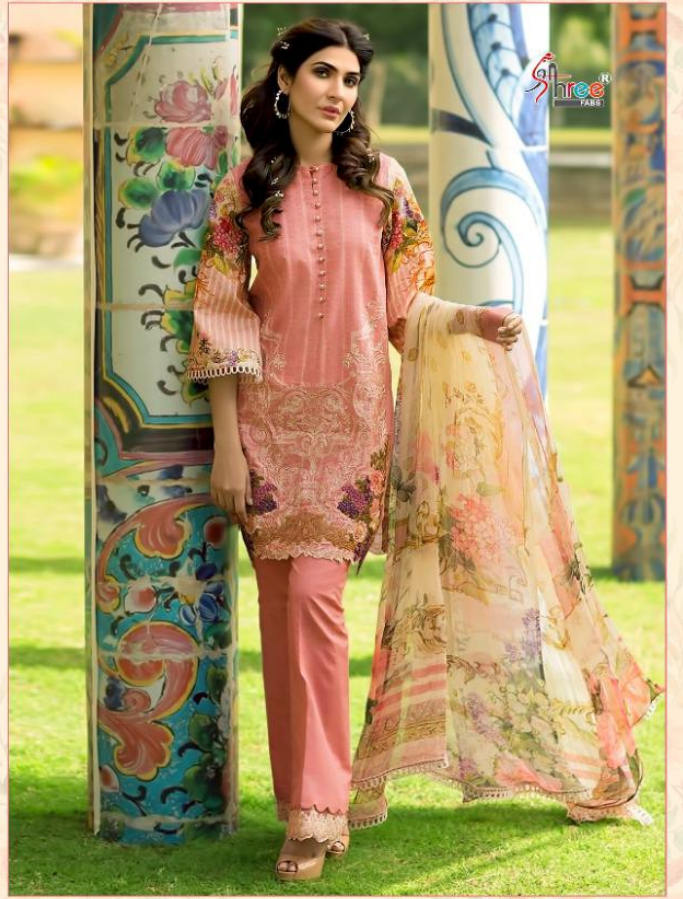

Firdous

REMIX COLLECTION

Shree[®]
FABS

Firdous

REMIX COLLECTION

Shree[®]
FABS

Shree®
Firdous
REMI COLLECTION

1607

Firdous

REMIX COLLECTION

TOP-: PURE COTTON PRINT WITH EXCLUSIVE EMBROIDERY

BOTTOM-: SEMILAWN DYED

DUPPTA-: CHIFFON & MALMAL COTTON PRINTED

DES-: 5

RATE-: COTTON DUPPTA 861+GST

RATE-: CHIFFON DUPPTA 799+GST