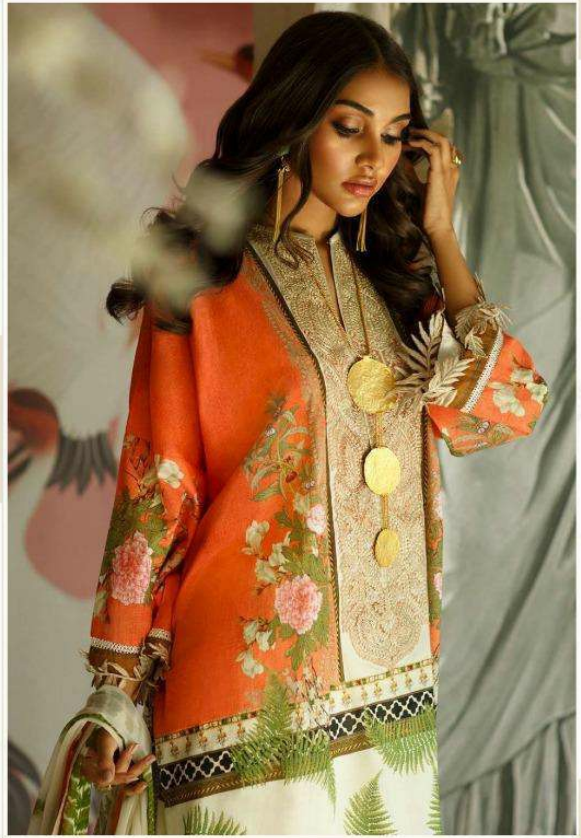

FAIR LADY
EXPORTS (I) PVT. LTD.

2001