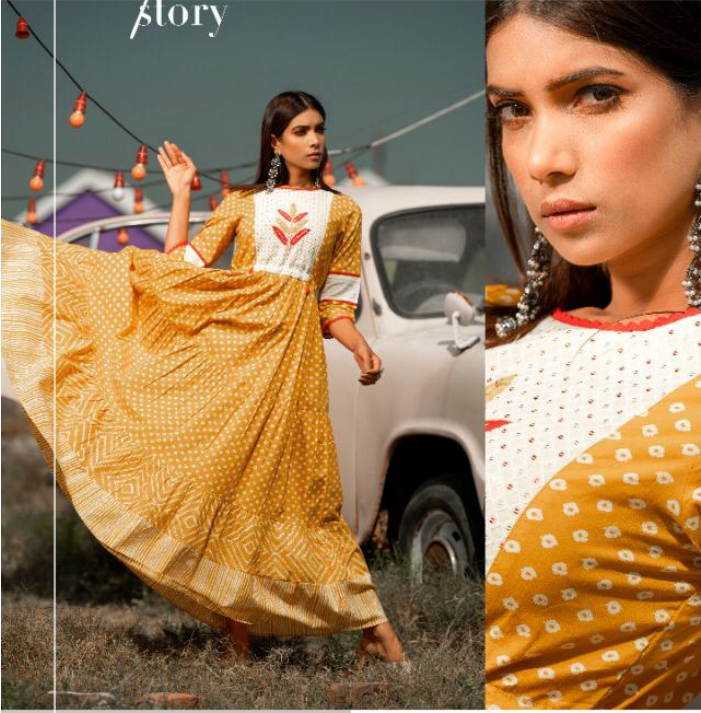

psyna®

Pastel  
story

psyna®

Pastel  
story

PSYNDIA.COM | 100% COTTON | 100% HANDMADE | 100% SUSTAINABLE | 100% LOVE

GET THE LOOK

Pastel  
D.no.1001  
Story

psyna®