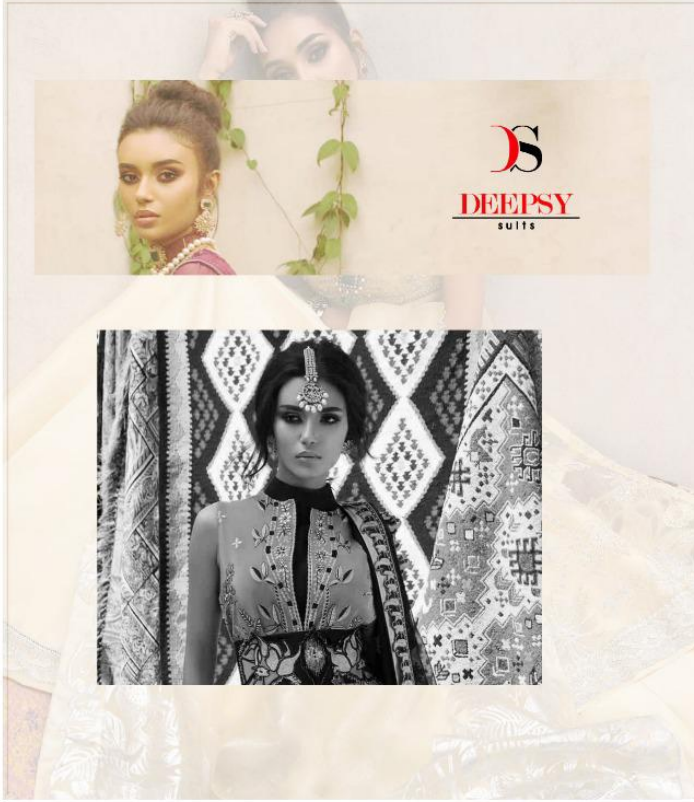

Elan

Embroidered collection

900-803

900-804

900-801

900-802

900-803

900-804

900-805

900-806

DEEPSY
suits

presents our new catlounge

Elan

Embroidered collection

D.No	TOP	BOTTOM	DUPATTA
900-801	Georgette with heavy embroidery	Santoon	Butterfly net with heavy embroidery
900-802	Georgette with heavy embroidery	Santoon	Butterfly net with heavy embroidery
900-803	Georgette with heavy embroidery	Santoon	Soft net With foil box dupatta
900-804	Butterfly net With heavy embroidery	Santoon	Butterfly net with heavy embroidery
900-805	Georgette with heavy embroidery	Santoon	Butterfly net with heavy embroidery
900-806	Georgette with heavy embroidery	Santoon	Butterfly net with heavy embroidery