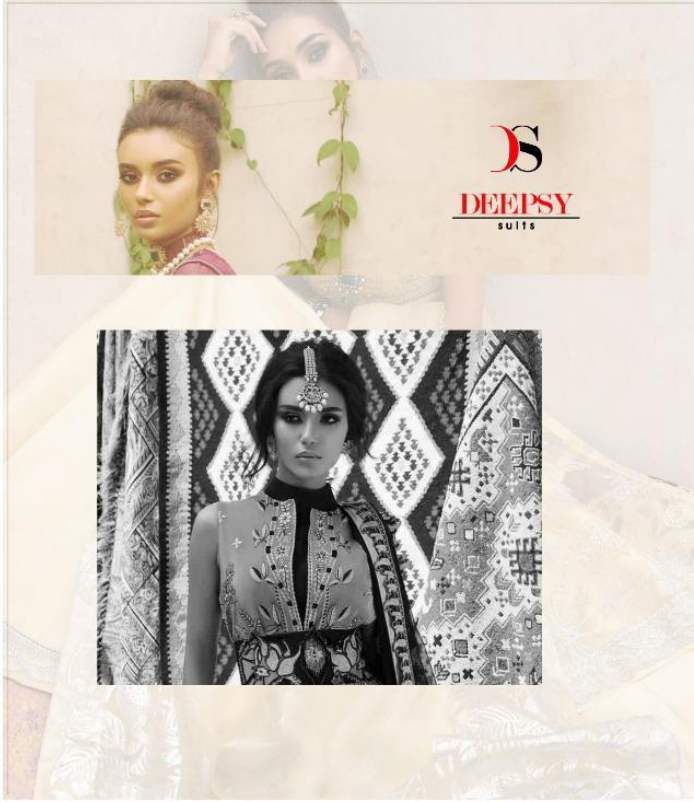

Elan

Embroidered collection

900-803

DEEPSY
suits

900-801

900-802

900-803

900-804

900-805

900-806

DEEPSY
suits

presents our new catlounge

Elan

Embroidered collection

D.No	TOP	BOTTOM	DUPATTA
900-801	Georgette with heavy embroidery	Santoon	Butterfly net with heavy embroidery
900-802	Georgette with heavy embroidery	Santoon	Butterfly net with heavy embroidery
900-803	Georgette with heavy embroidery	Santoon	Soft net With foil box dupatta
900-804	Butterfly net With heavy embroidery	Santoon	Butterfly net with heavy embroidery
900-805	Georgette with heavy embroidery	Santoon	Butterfly net with heavy embroidery
900-806	Georgette with heavy embroidery	Santoon	Butterfly net with heavy embroidery