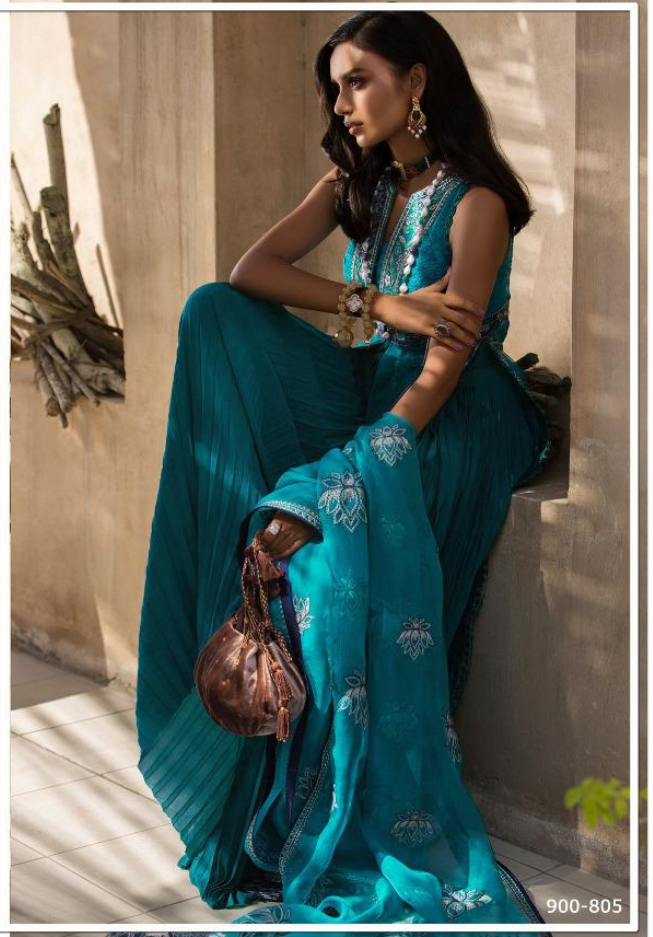

Elan

Embroidered collection

900-803

DEEPSY
suits

900-801

900-802

900-803

900-804

900-805

900-806

DEEPSY
suits

presents our new catlounge

Elan

Embroidered collection

D.No	TOP	BOTTOM	DUPATTA
900-801	Georgette with heavy embroidery	Santoon	Butterfly net with heavy embroidery
900-802	Georgette with heavy embroidery	Santoon	Butterfly net with heavy embroidery
900-803	Georgette with heavy embroidery	Santoon	Soft net With foil box dupatta
900-804	Butterfly net With heavy embroidery	Santoon	Butterfly net with heavy embroidery
900-805	Georgette with heavy embroidery	Santoon	Butterfly net with heavy embroidery
900-806	Georgette with heavy embroidery	Santoon	Butterfly net with heavy embroidery