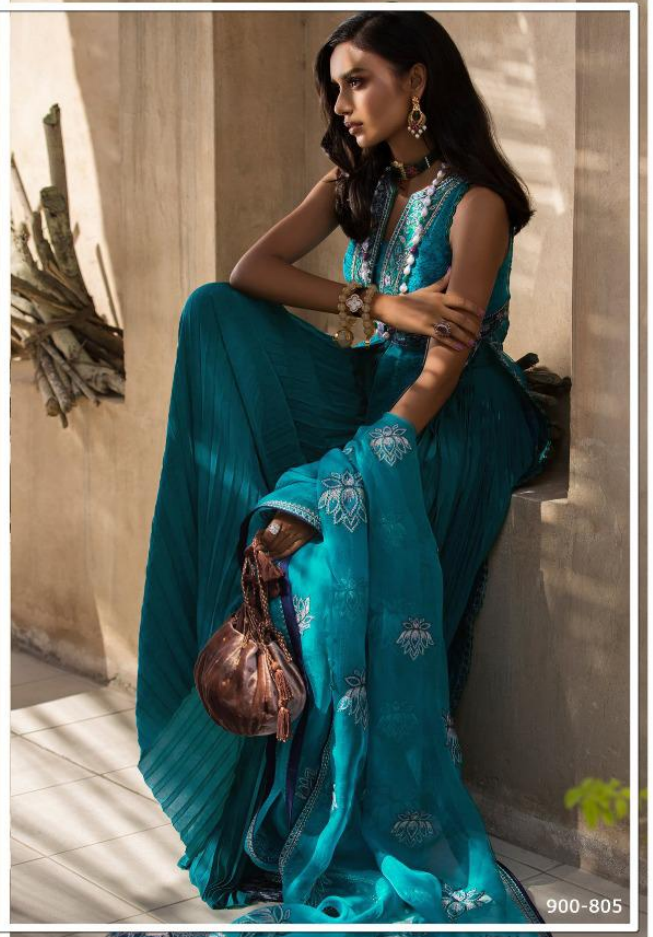

Elan

Embroidered collection

900-803

900-804

900-801

900-802

900-803

900-804

900-805

900-806

DEEPSY
suits

presents our new catlounge

Elan

Embroidered collection

D.No	TOP	BOTTOM	DUPATTA
900-801	Georgette with heavy embroidery	Santoon	Butterfly net with heavy embroidery
900-802	Georgette with heavy embroidery	Santoon	Butterfly net with heavy embroidery
900-803	Georgette with heavy embroidery	Santoon	Soft net With foil box dupatta
900-804	Butterfly net With heavy embroidery	Santoon	Butterfly net with heavy embroidery
900-805	Georgette with heavy embroidery	Santoon	Butterfly net with heavy embroidery
900-806	Georgette with heavy embroidery	Santoon	Butterfly net with heavy embroidery