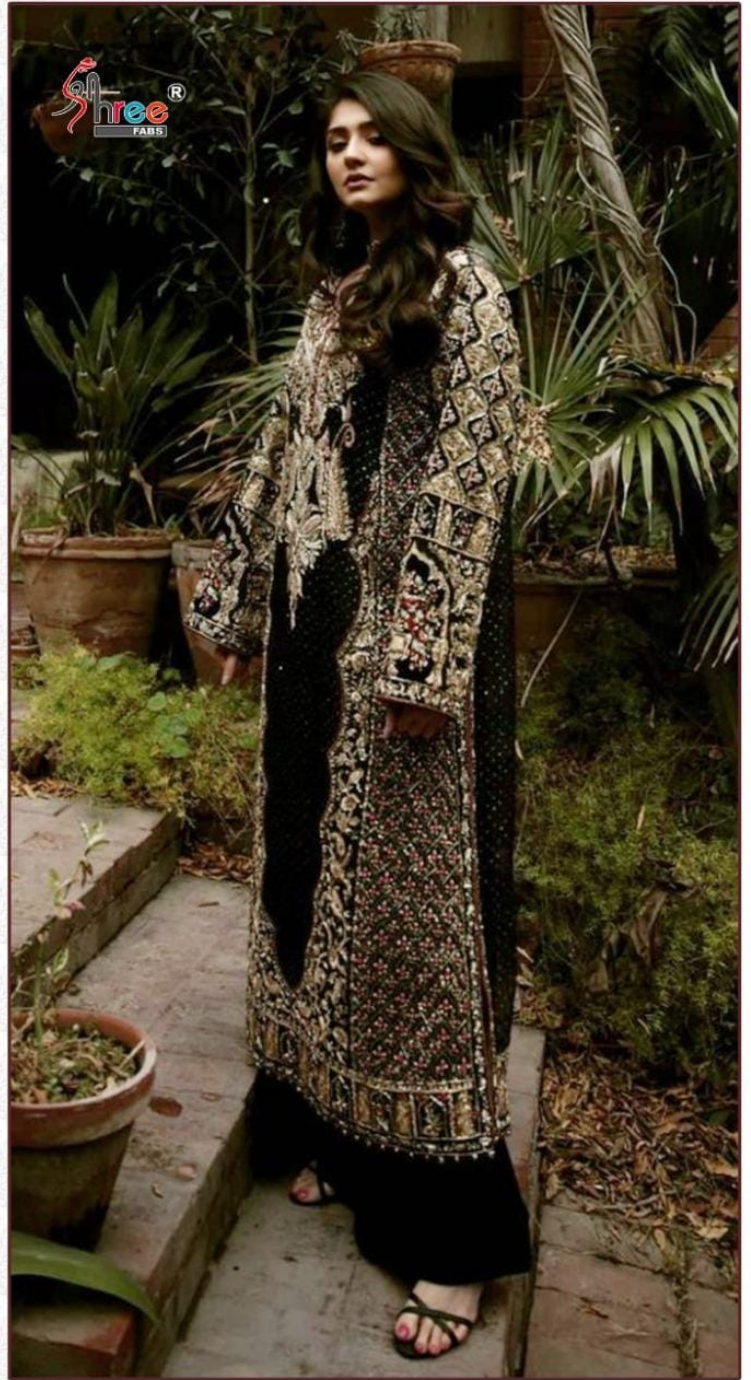

TOP :- FOX GEORGETTE
DUPATTA:- NET
BOTTOM/INNER :- SANTOON

S-246

TOP :- FOX GEORGETTE
DUPATTA:- NET
BOTTOM/INNER :- SANTOON

S-246

Small white tag with text, likely a brand or size label, located near the neckline of the dress.