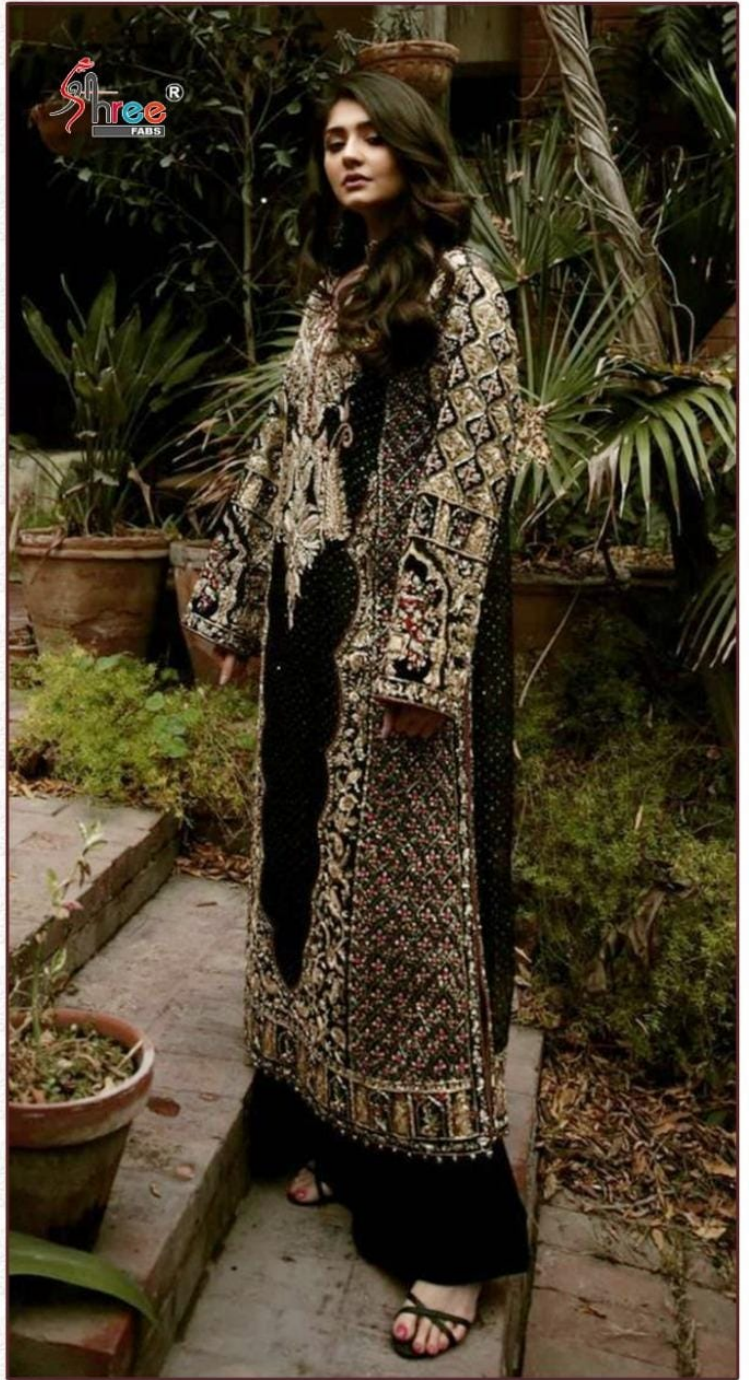

TOP :- FOX GEORGETTE
DUPATTA:- NET
BOTTOM/INNER :- SANTOON

S-246

TOP :- FOX GEORGETTE
DUPATTA:- NET
BOTTOM/INNER :- SANTOON

S-246

Small white tag with text, likely a brand or size label, located near the neckline of the dress.