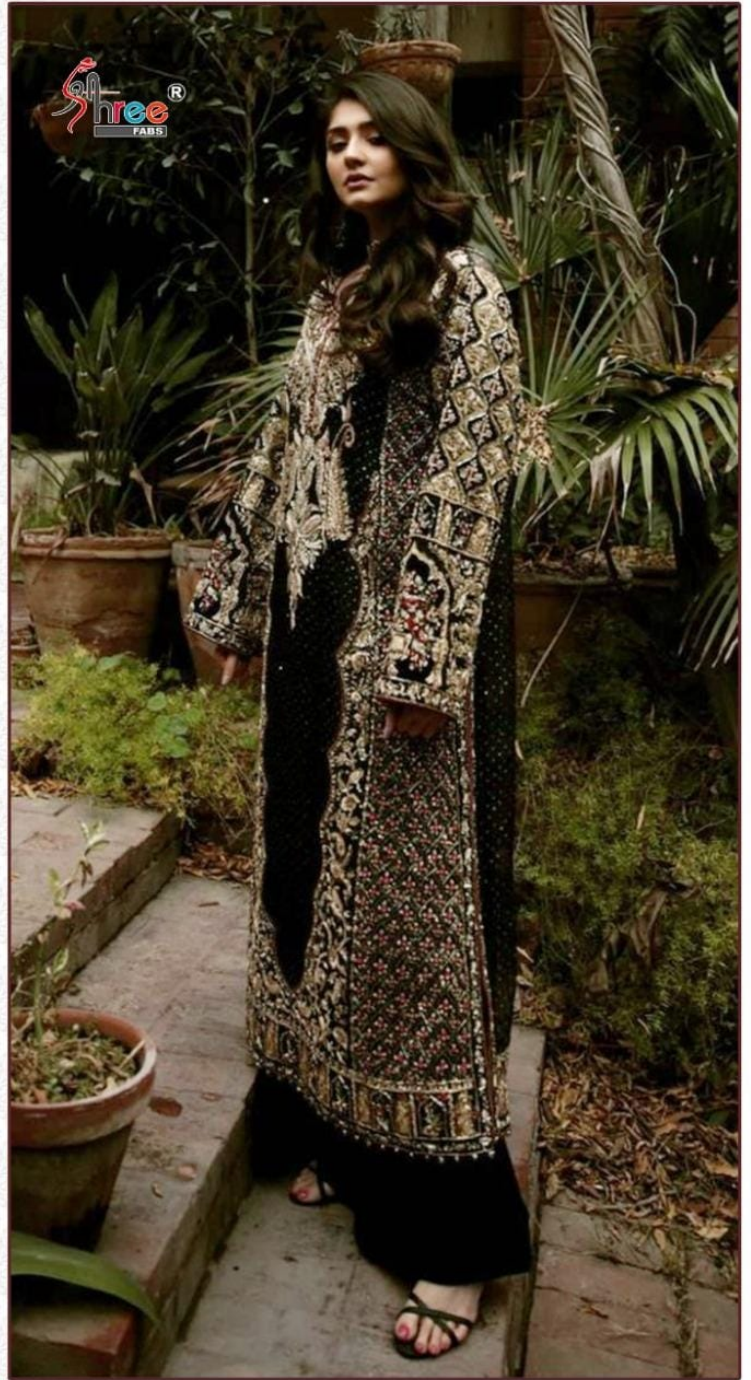

TOP :- FOX GEORGETTE  
DUPATTA:- NET  
BOTTOM/INNER :- SANTOON

S-246

TOP :- FOX GEORGETTE  
DUPATTA:- NET  
BOTTOM/INNER :- SANTOON

S-246

Small white tag with text, likely a brand or size label, located near the neckline of the dress.