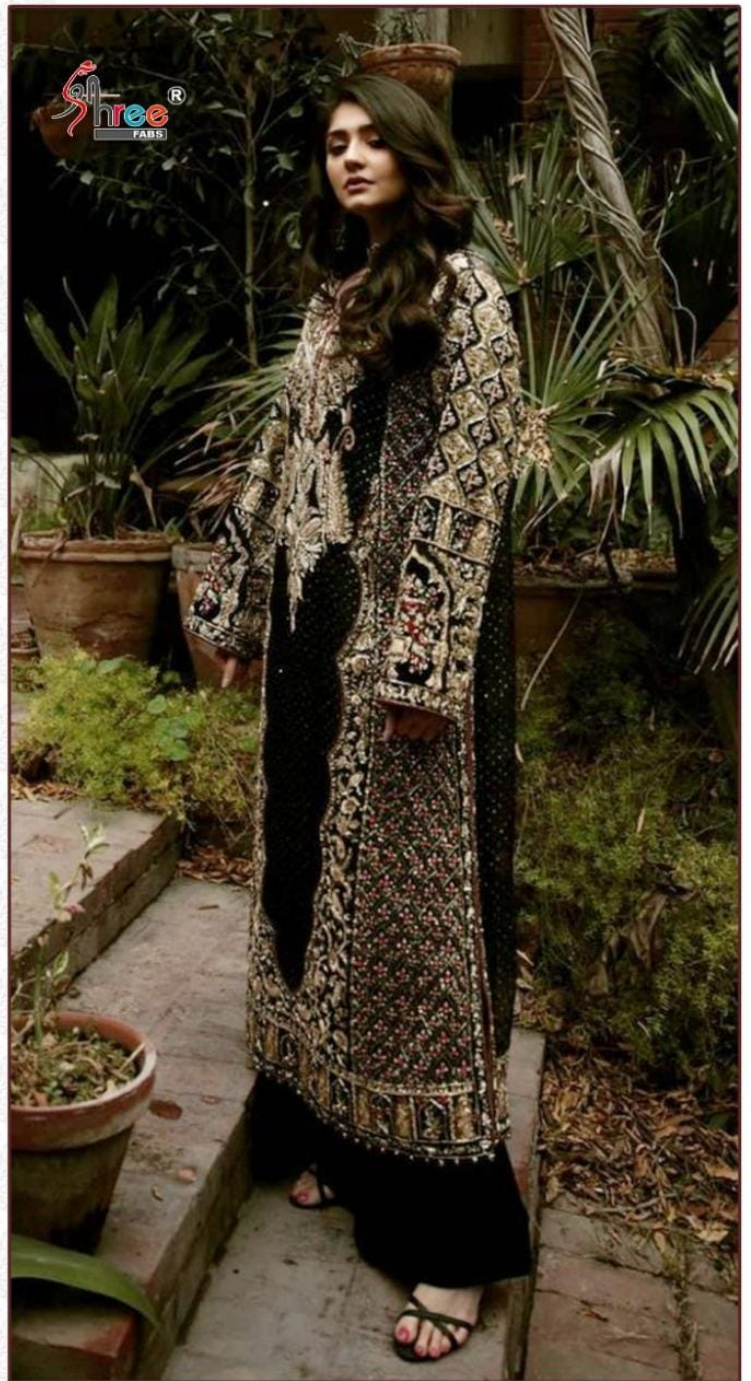

TOP :- FOX GEORGETTE  
DUPATTA:- NET  
BOTTOM/INNER :- SANTOON

S-246

TOP :- FOX GEORGETTE  
DUPATTA:- NET  
BOTTOM/INNER :- SANTOON

S-246

Small white tag with text, likely a brand or size label, located near the neckline of the dress.