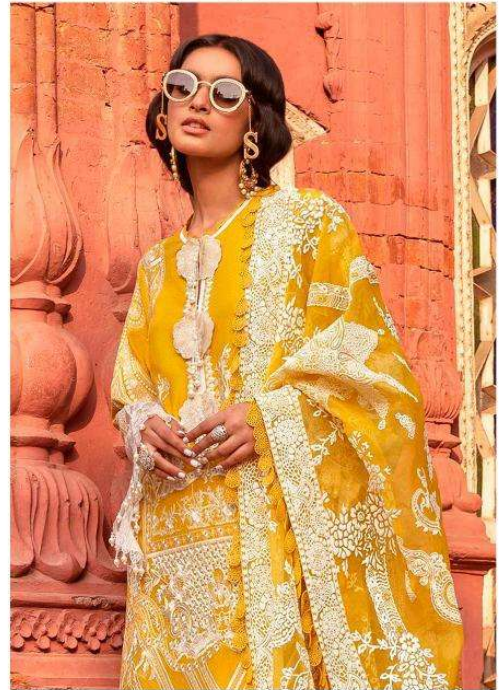

DS

992

994

996

DS

DS
DEEPSY
suits

991

992

DESIGN NO	DESGRIPTION	RATE
991	TOP : PURE COTTON WITH EMBROIDERY BOTTOM : COTTON DUPATTA : PURE COTTON MAL MAL PRINT	999
992	TOP : PURE COTTON PRINT WITH EMBROIDERY BOTTOM : COTTON DUPATTA : ORGANZA WITH HAND BLOCK PRINT	999
993	TOP : PURE COTTON WITH EMBROIDERY BOTTOM : COTTON DUPATTA : PURE COTTON MAL MAL PRINT	999
994	TOP : BUTTERFLY NET WITH EMBROIDERY BOTTOM : COTTON DUPATTA : BUTTERFLY NET WITH EMBROIDERY	999
995	TOP : PURE COTTON PRINT WITH EMBROIDERY BOTTOM : COTTON DUPATTA : ORGANZA WITH HAND BLOCK PRINT	999
996	TOP : BUTTERFLY NET WITH EMBROIDERY BOTTOM : COTTON DUPATTA : BUTTERFLY NET WITH EMBROIDERY	999