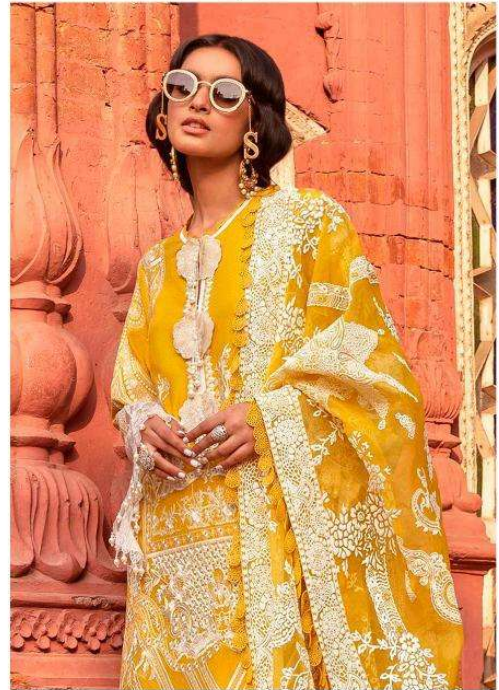

DS

992

994

996

DS

DS  
DEEPSY  
suits

991

992

## SANA SAFINAZ

LAWN 21-2

| DESIGN NO | DESGRIPTION   | RATE |
|-----------|---|------|
| 991       | TOP : PURE COTTON WITH EMBROIDERY<br>BOTTOM : COTTON<br>DUPATTA : PURE COTTON MAL MAL PRINT           | 999  |
| 992       | TOP : PURE COTTON PRINT WITH EMBROIDERY<br>BOTTOM : COTTON<br>DUPATTA : ORGANZA WITH HAND BLOCK PRINT | 999  |
| 993       | TOP : PURE COTTON WITH EMBROIDERY<br>BOTTOM : COTTON<br>DUPATTA : PURE COTTON MAL MAL PRINT           | 999  |
| 994       | TOP : BUTTERFLY NET WITH EMBROIDERY<br>BOTTOM : COTTON<br>DUPATTA : BUTTERFLY NET WITH EMBROIDERY     | 999  |
| 995       | TOP : PURE COTTON PRINT WITH EMBROIDERY<br>BOTTOM : COTTON<br>DUPATTA : ORGANZA WITH HAND BLOCK PRINT | 999  |
| 996       | TOP : BUTTERFLY NET WITH EMBROIDERY<br>BOTTOM : COTTON<br>DUPATTA : BUTTERFLY NET WITH EMBROIDERY     | 999  |