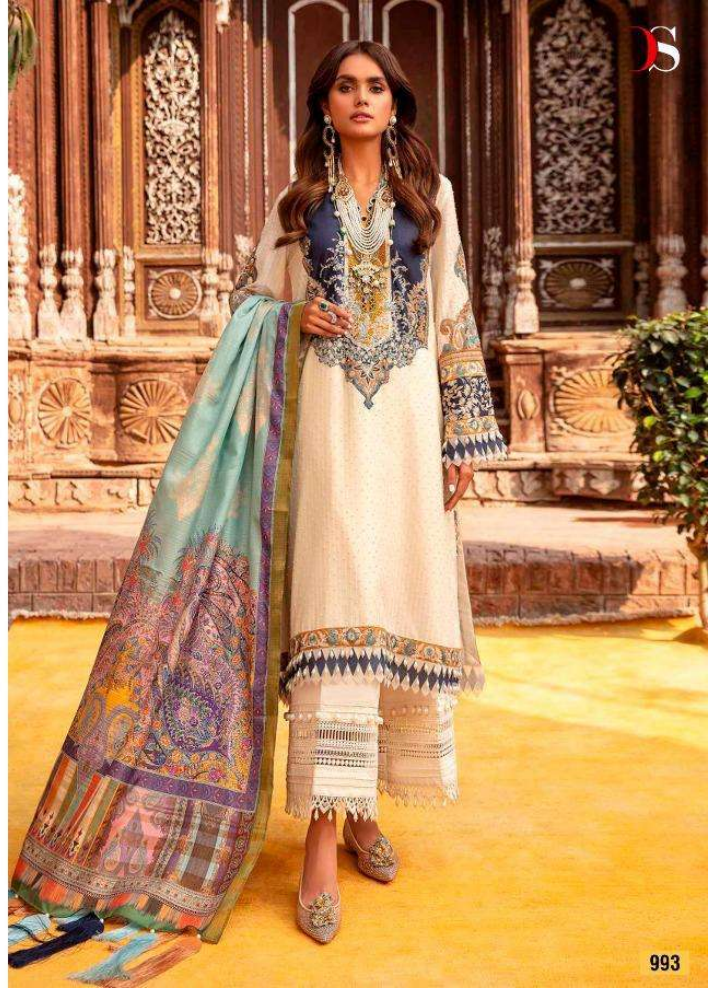

DS

992

996

DS

DS
DEEPSY
suits

991

992

993

994

995

996

DEEPSY
suits

PRESENTING TO YOU OUR NEW CATALOGUE

SANA SAFINAZ

LAWN 21-2

DESIGN NO	DESGRIPTION	RATE
991	TOP : PURE COTTON WITH EMBROIDERY BOTTOM : COTTON DUPATTA : PURE COTTON MAL MAL PRINT	999
992	TOP : PURE COTTON PRINT WITH EMBROIDERY BOTTOM : COTTON DUPATTA : ORGANZA WITH HAND BLOCK PRINT	999
993	TOP : PURE COTTON WITH EMBROIDERY BOTTOM : COTTON DUPATTA : PURE COTTON MAL MAL PRINT	999
994	TOP : BUTTERFLY NET WITH EMBROIDERY BOTTOM : COTTON DUPATTA : BUTTERFLY NET WITH EMBROIDERY	999
995	TOP : PURE COTTON PRINT WITH EMBROIDERY BOTTOM : COTTON DUPATTA : ORGANZA WITH HAND BLOCK PRINT	999
996	TOP : BUTTERFLY NET WITH EMBROIDERY BOTTOM : COTTON DUPATTA : BUTTERFLY NET WITH EMBROIDERY	999