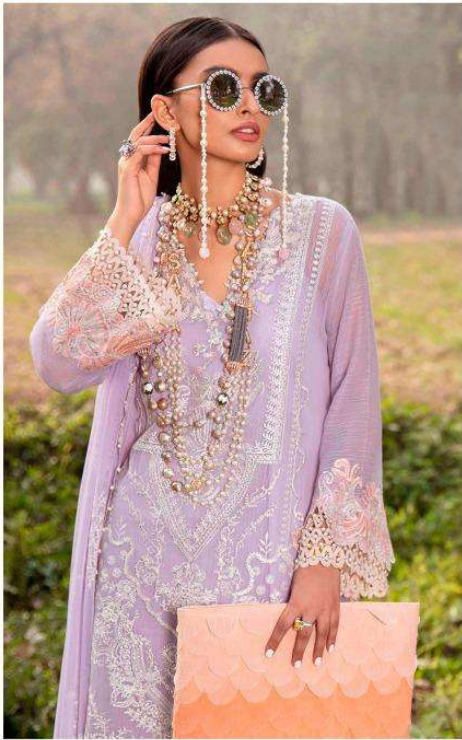

DS

992

996

DS

DS
DEEPSY
suits

991

992

993

994

995

996

DEEPSY
suits

PRESENTING TO YOU OUR NEW CATALOGUE

SANA SAFINAZ

LAWN 21-2

DESIGN NO	DESGRIPTION	RATE
991	TOP : PURE COTTON WITH EMBROIDERY BOTTOM : COTTON DUPATTA : PURE COTTON MAL MAL PRINT	999
992	TOP : PURE COTTON PRINT WITH EMBROIDERY BOTTOM : COTTON DUPATTA : ORGANZA WITH HAND BLOCK PRINT	999
993	TOP : PURE COTTON WITH EMBROIDERY BOTTOM : COTTON DUPATTA : PURE COTTON MAL MAL PRINT	999
994	TOP : BUTTERFLY NET WITH EMBROIDERY BOTTOM : COTTON DUPATTA : BUTTERFLY NET WITH EMBROIDERY	999
995	TOP : PURE COTTON PRINT WITH EMBROIDERY BOTTOM : COTTON DUPATTA : ORGANZA WITH HAND BLOCK PRINT	999
996	TOP : BUTTERFLY NET WITH EMBROIDERY BOTTOM : COTTON DUPATTA : BUTTERFLY NET WITH EMBROIDERY	999