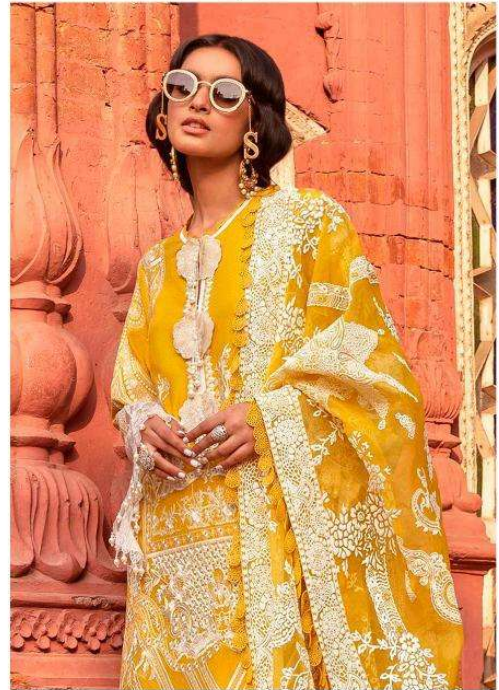

DS

992

996

DS

DS
DEEPSY
suits

991

992

993

994

995

996

DEEPSY
suits

PRESENTING TO YOU OUR NEW CATALOGUE

SANA SAFINAZ

LAWN 21-2

DESIGN NO	DESGRIPTION	RATE
991	TOP : PURE COTTON WITH EMBROIDERY BOTTOM : COTTON DUPATTA : PURE COTTON MAL MAL PRINT	999
992	TOP : PURE COTTON PRINT WITH EMBROIDERY BOTTOM : COTTON DUPATTA : ORGANZA WITH HAND BLOCK PRINT	999
993	TOP : PURE COTTON WITH EMBROIDERY BOTTOM : COTTON DUPATTA : PURE COTTON MAL MAL PRINT	999
994	TOP : BUTTERFLY NET WITH EMBROIDERY BOTTOM : COTTON DUPATTA : BUTTERFLY NET WITH EMBROIDERY	999
995	TOP : PURE COTTON PRINT WITH EMBROIDERY BOTTOM : COTTON DUPATTA : ORGANZA WITH HAND BLOCK PRINT	999
996	TOP : BUTTERFLY NET WITH EMBROIDERY BOTTOM : COTTON DUPATTA : BUTTERFLY NET WITH EMBROIDERY	999