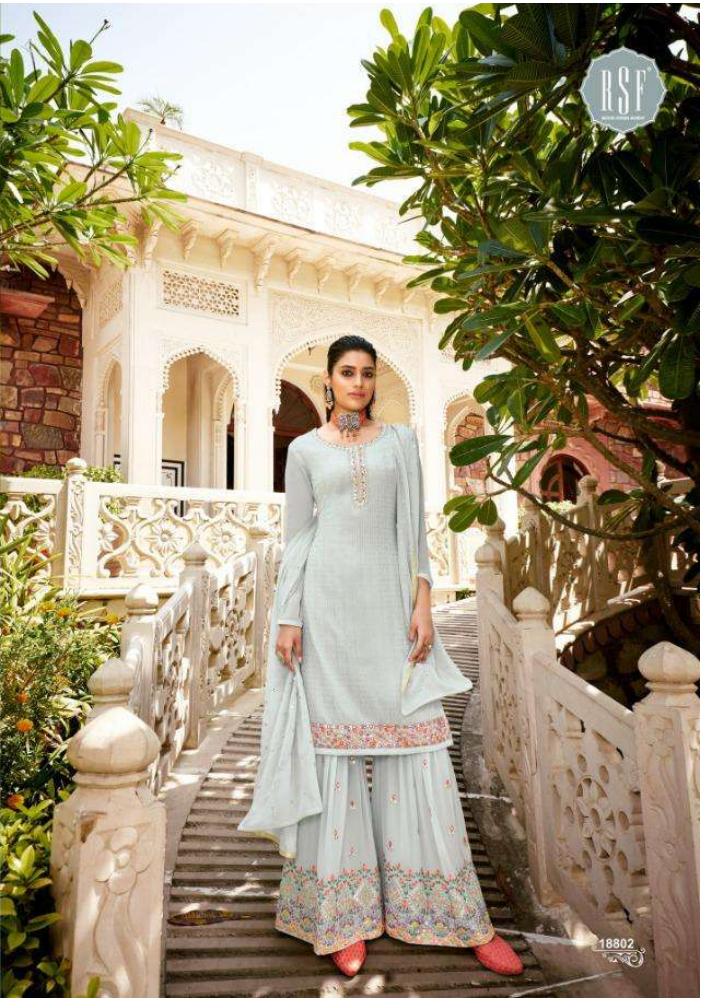

18804

PRESENTING TO YOU OUR NEW CATALOGUE

NOOR

FROM RSF FASHIONS

TOP

PURE FAUX GEORGETTE HEAVY WORK

INNER

DULL SANTUN

BOTTOM

PURE FAUX GEORGETTE SARARA WORK

DUPATTA

PURE FAUX GEORGETTE HEAVY WORK

**PERFECT
SITUATION** PEOPLE WILL STARE, MAKE IT
WORTH THEIR WHILE.

18801

18802

18803