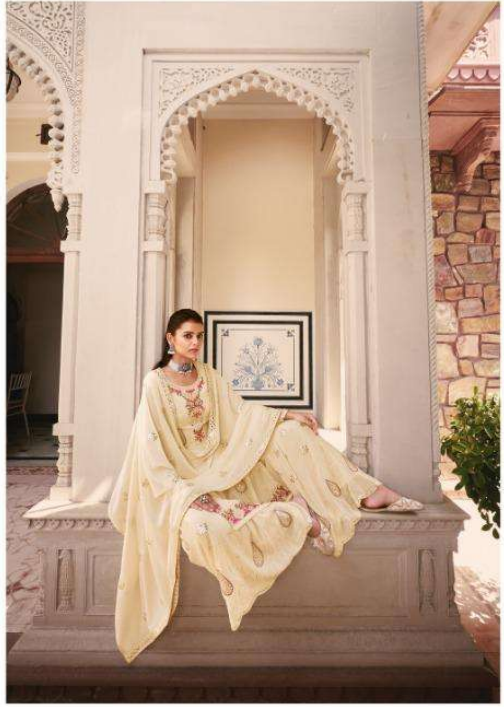

18804

PRESENTING TO YOU OUR NEW CATALOGUE

NOOR

FROM RSF FASHIONS

TOP

PURE FAUX GEORGETTE HEAVY WORK

INNER

DULL SANTUN

BOTTOM

PURE FAUX GEORGETTE SARARA WORK

DUPATTA

PURE FAUX GEORGETTE HEAVY WORK

**PERFECT
SITUATION** PEOPLE WILL STARE, MAKE IT
WORTH THEIR WHILE.

18801

18802

18803