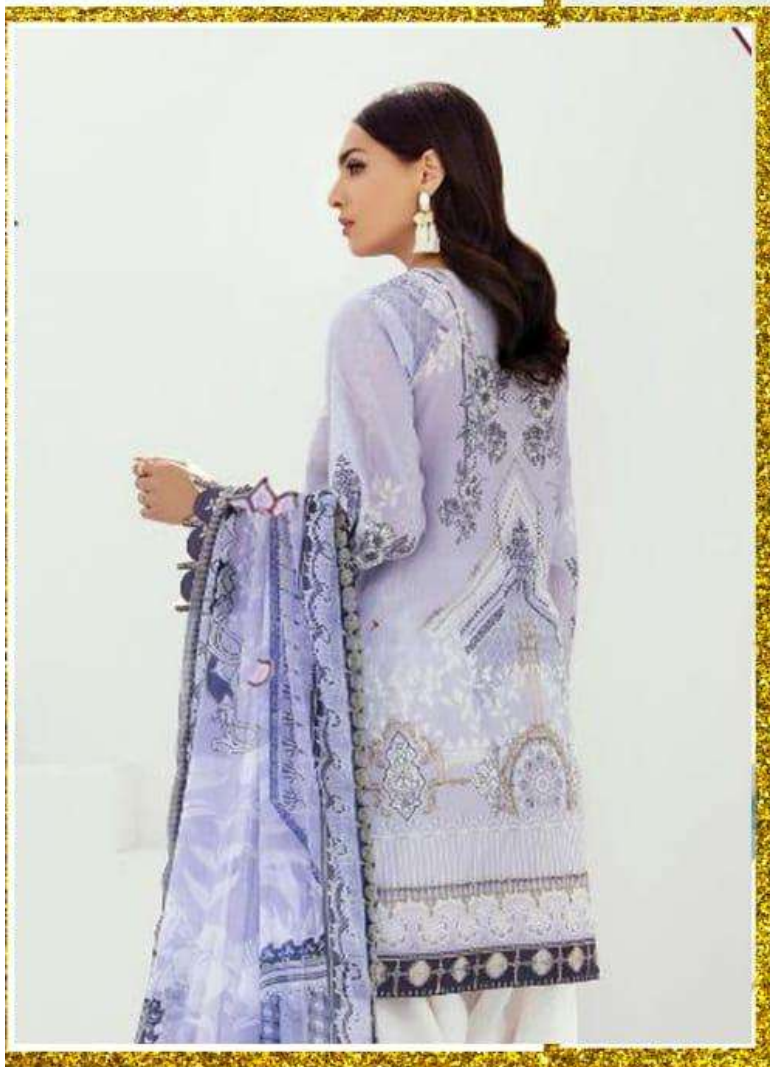

Luxury Lawn Collection 2021

MARYAM'S

M:#106

TOP:PURE LAWN DIGITAL PRINT WITH HEAVY EMBROIDERY

DUPATTA:PURE LAWN/SILK WITH DIGITAL PRINT

BOTTOM:SEMI LAWN

CARE INSTRUCTIONS

HOME LAUNDRING RECOMMENDED
DO NOT USE ANY KIND OF BLEACH OR STAIN
REMOVING CHEMICAL

Luxury Lawn Collection 2021

MARYAM'S

M:#105

TOP: PURE LAWN DIGITAL PRINT WITH HEAVY EMBROIDERY

DUPATTA: PURE LAWN/SILK WITH DIGITAL PRINT

BOTTOM: SEMI LAWN

CARE INSTRUCTIONS

HOME LAUNDRING RECOMMENDED
DO NOT USE ANY KIND OF BLEACH OR STAIN
REMOVING CHEMICAL