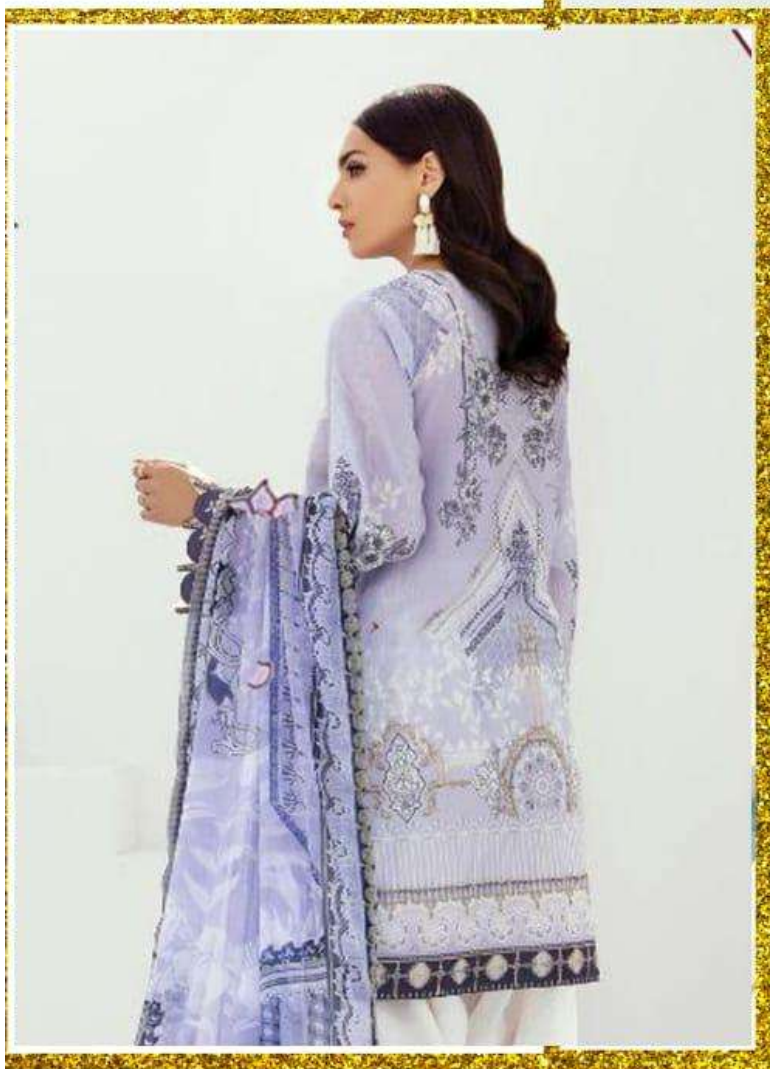

Embroidered neck

Digital print Dupatta

Digital print Back Sleeve

Bottom

Digital print Front

## MARYAM'S

M:#106

TOP:PURE LAWN DIGITAL PRINT WITH HEAVY EMBROIDERY

DUPATTA:PURE LAWN/SILK WITH DIGITAL PRINT

BOTTOM:SEMI LAWN

## MARYAM'S

M:#105

TOP:PURE LAWN DIGITAL PRINT WITH HEAVY EMBROIDERY

DUPATTA:PURE LAWN/SILK WITH DIGITAL PRINT

BOTTOM:SEMI LAWN