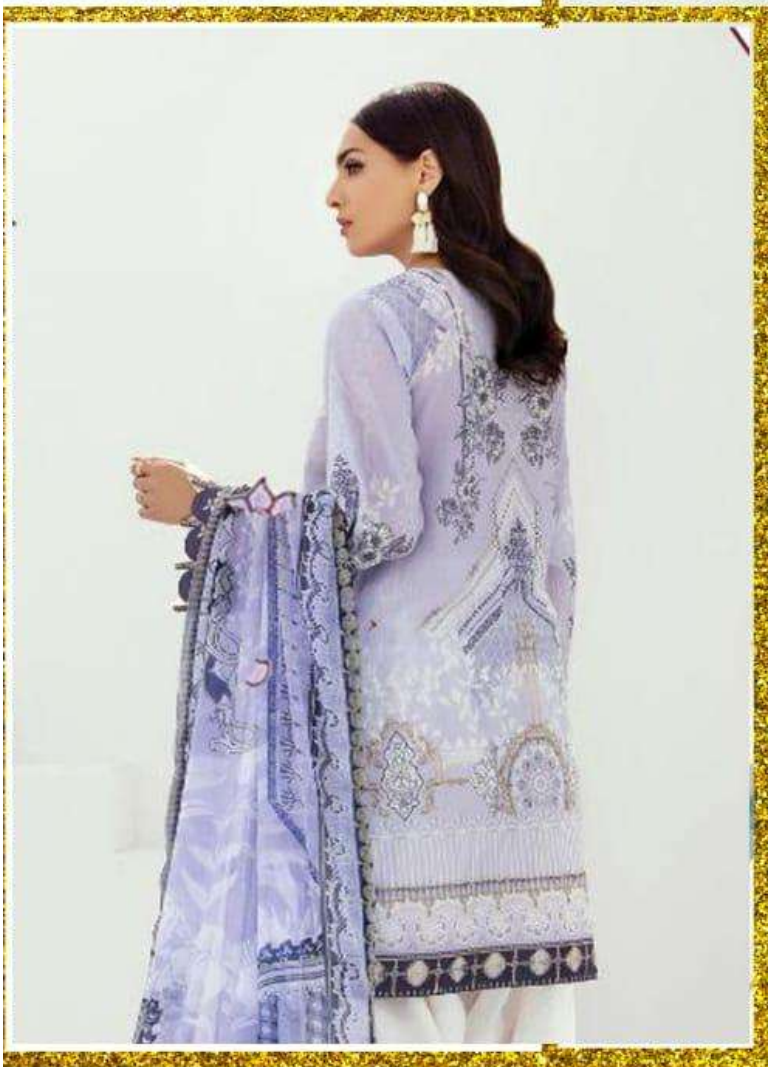

Luxury Lawn Collection 2021

MARYAM'S

M:#106

TOP:PURE LAWN DIGITAL PRINT WITH HEAVY EMBROIDERY

DUPATTA:PURE LAWN/SILK WITH DIGITAL PRINT

BOTTOM:SEMI LAWN

CARE INSTRUCTIONS

HOME LAUNDRING RECOMMENDED
DO NOT USE ANY KIND OF BLEACH OR STAIN
REMOVING CHEMICAL

Luxury Lawn Collection 2021

MARYAM'S

M:#105

TOP:PURE LAWN DIGITAL PRINT WITH HEAVY EMBROIDERY

DUPATTA:PURE LAWN/SILK WITH DIGITAL PRINT

BOTTOM:SEMI LAWN

CARE INSTRUCTIONS

HOME LAUNDRING RECOMMENDED
DO NOT USE ANY KIND OF BLEACH OR STAIN
REMOVING CHEMICAL