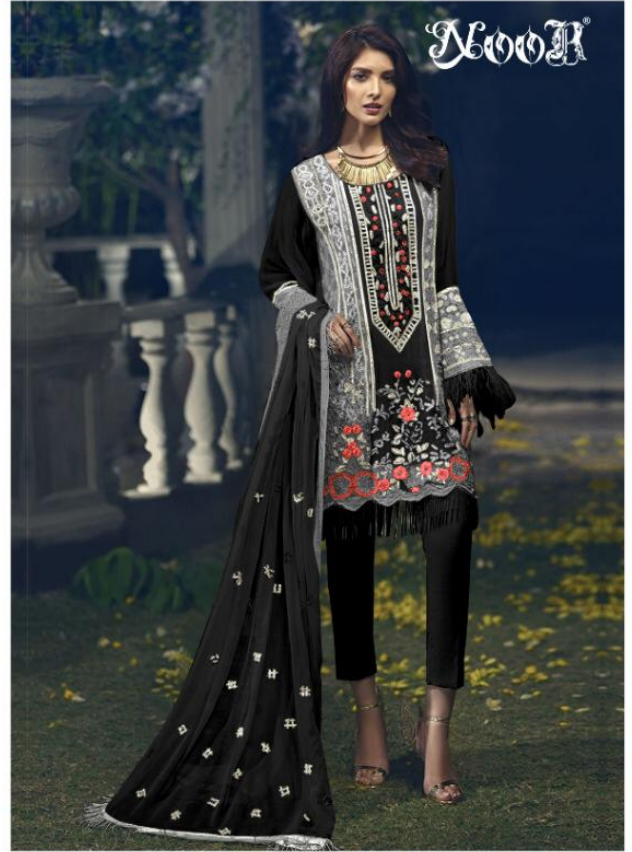

NOOR®

NOOR®

FABRIC DETAILS

TOP- FOX GEORGEETE

BOTTAM/INNER - SANTOON

DUPPTA- HEAVY NAZMEEN

108-C

WASHING INSTRUCTION

MACHINE WASH COLD.
 DRYCLEANABLE.
 MEDIUM IRON.
 DO NOT BLEACH.
 DO NOT WRING.
 DO NOT TUMBLE DRY.
 SPOT CLEANABLE.

FABRIC DETAILS
 TOP- FOX GEORGEETE
 BOTTAM/INNER - SANTOON
 DUPPTA- HEAVY NAZMEEN

108-E