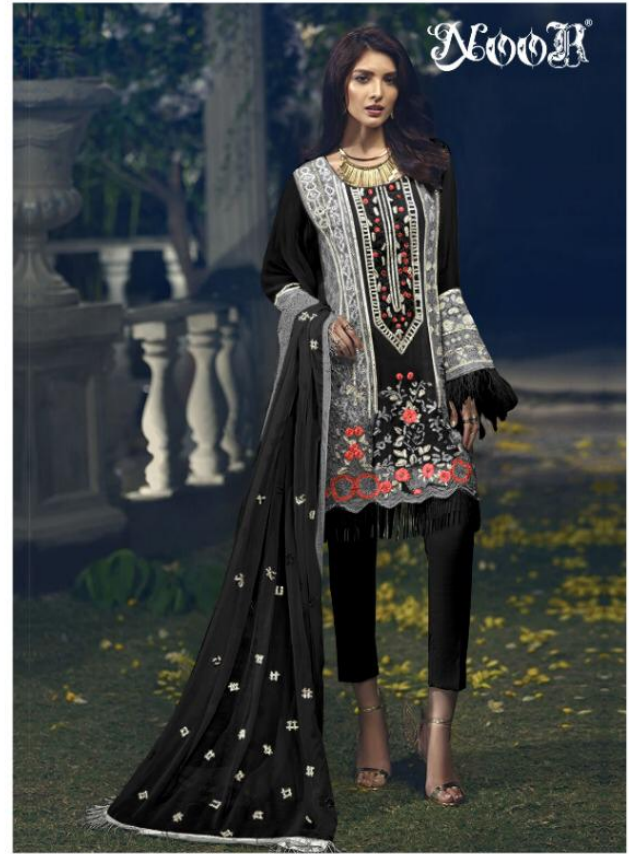

NOOR®

NOOR®

FABRIC DETAILS
 TOP- FOX GEORGEETE
 BOTTAM/INNER - SANTOON
 DUPPTA- HEAVY NAZMEEN

108-C

WASHING INSTRUCTION

MACHINE WASH COLD.
 DRYCLEANABLE.
 MEDIUM IRON.
 DO NOT BLEACH.
 DO NOT WRING.
 DO NOT TUMBLE DRY.
 SPOT CLEANABLE.

FABRIC DETAILS
 TOP- FOX GEORGEETE
 BOTTAM/INNER - SANTOON
 DUPPTA- HEAVY NAZMEEN

108-E

WASHING INSTRUCTION

 MACHINE WASH COLD.
 DRYCLEANABLE.
 MEDIUM IRON.
 DO NOT BLEACH.
 DO NOT WRING.
 DO NOT TUMBLE DRY.
 SPOT CLEANABLE.

FABRIC DETAILS
 TOP- FOX GEORGEETE
 BOTTAM/INNER - SANTOON
 DUPPTA- HEAVY NAZMEEN

108-D

WASHING INSTRUCTION

 MACHINE WASH COLD.
 DRYCLEANABLE.
 MEDIUM IRON.
 DO NOT BLEACH.
 DO NOT WRING.
 DO NOT TUMBLE DRY.
 SPOT CLEANABLE.