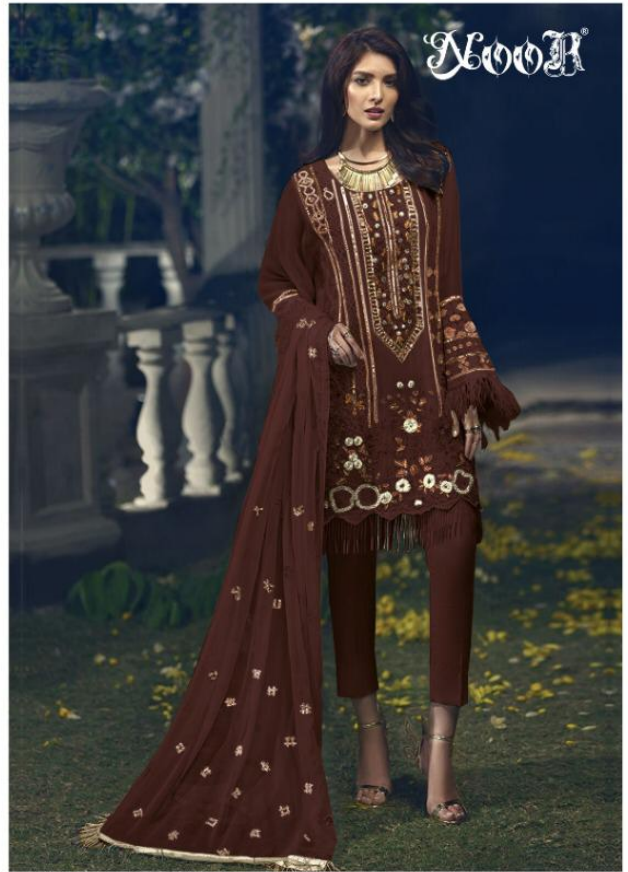

FABRIC DETAILS
TOP- FOX GEORGEETE
BOTTAM/INNER - SANTOON
DUPPTA- HEAVY NAZMEEN

108-E

WASHING INSTRUCTION

MACHINE WASH COLD.
DRYCLEANABLE.
MEDIUM IRON.
DO NOT BLEACH.
DO NOT WRING.
DO NOT TUMBLE DRY.
SPOT CLEANABLE.