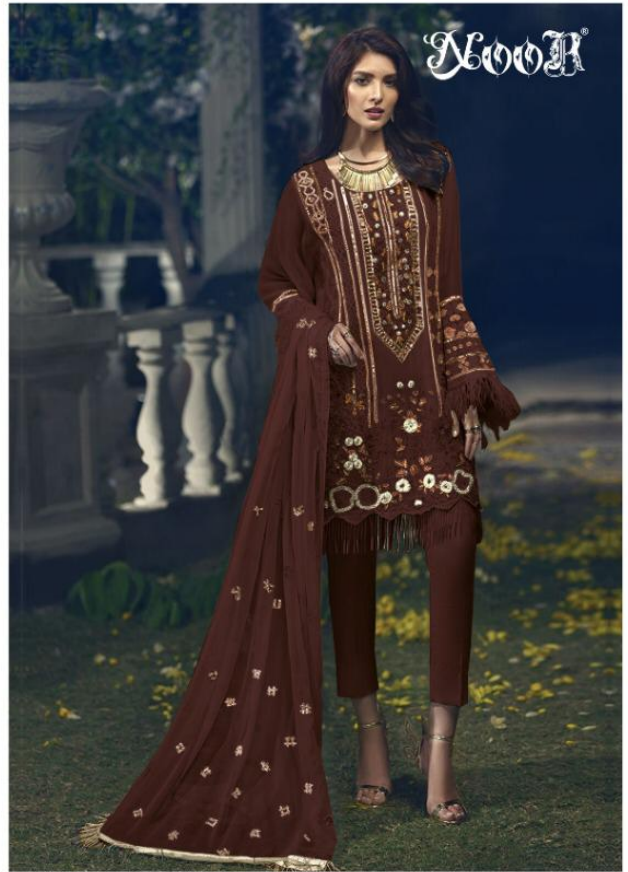

NOOR®

NOOR®

**FABRIC DETAILS**  
 TOP- FOX GEORGEETE  
 BOTTAM/INNER - SANTOON  
 DUPPTA- HEAVY NAZMEEN

**108-C**

**WASHING INSTRUCTION**

MACHINE WASH COLD.  
 DRYCLEANABLE.  
 MEDIUM IRON.  
 DO NOT BLEACH.  
 DO NOT WRING.  
 DO NOT TUMBLE DRY.  
 SPOT CLEANABLE.

**FABRIC DETAILS**  
 TOP- FOX GEORGEETE  
 BOTTAM/INNER - SANTOON  
 DUPPTA- HEAVY NAZMEEN

108-E

**WASHING INSTRUCTION**

  
 MACHINE WASH COLD.  
 DRYCLEANABLE.  
 MEDIUM IRON.  
 DO NOT BLEACH.  
 DO NOT WRING.  
 DO NOT TUMBLE DRY.  
 SPOT CLEANABLE.

**FABRIC DETAILS**  
 TOP- FOX GEORGEETE  
 BOTTAM/INNER - SANTOON  
 DUPPTA- HEAVY NAZMEEN

**108-D**

**WASHING INSTRUCTION**  
  
 MACHINE WASH COLD.  
 DRYCLEANABLE.  
 MEDIUM IRON.  
 DO NOT BLEACH.  
 DO NOT WRING.  
 DO NOT TUMBLE DRY.  
 SPOT CLEANABLE.