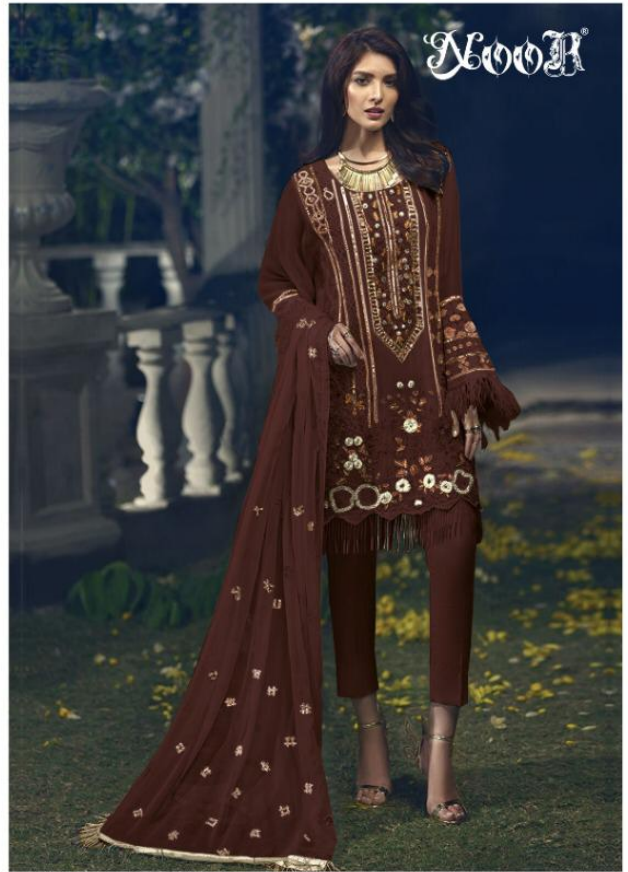

NOOR®

NOOR®

FABRIC DETAILS
 TOP- FOX GEORGEETE
 BOTTAM/INNER - SANTOON
 DUPPTA- HEAVY NAZMEEN

108-C

WASHING INSTRUCTION

MACHINE WASH COLD.
 DRYCLEANABLE.
 MEDIUM IRON.
 DO NOT BLEACH.
 DO NOT WRING.
 DO NOT TUMBLE DRY.
 SPOT CLEANABLE.

FABRIC DETAILS
 TOP- FOX GEORGEETE
 BOTTAM/INNER - SANTOON
 DUPPTA- HEAVY NAZMEEN

108-E

WASHING INSTRUCTION

 MACHINE WASH COLD.
 DRYCLEANABLE.
 MEDIUM IRON.
 DO NOT BLEACH.
 DO NOT WRING.
 DO NOT TUMBLE DRY.
 SPOT CLEANABLE.