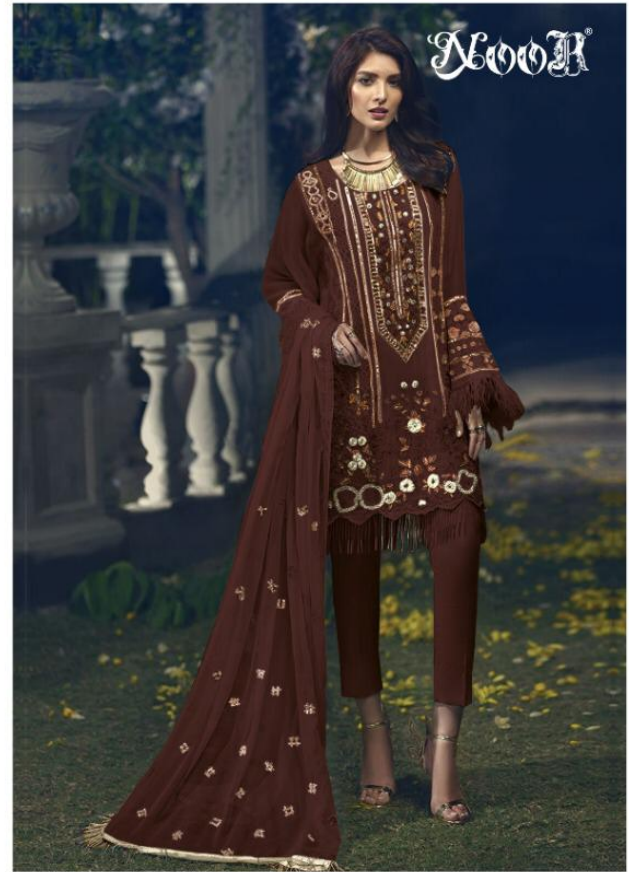

FABRIC DETAILS
TOP- FOX GEORGEETE
BOTTAM/INNER - SANTOON
DUPPTA- HEAVY NAZMEEN

108-E

WASHING INSTRUCTION

MACHINE WASH COLD.
DRYCLEANABLE.
MEDIUM IRON.
DO NOT BLEACH.
DO NOT WRING.
DO NOT TUMBLE DRY.
SPOT CLEANABLE.