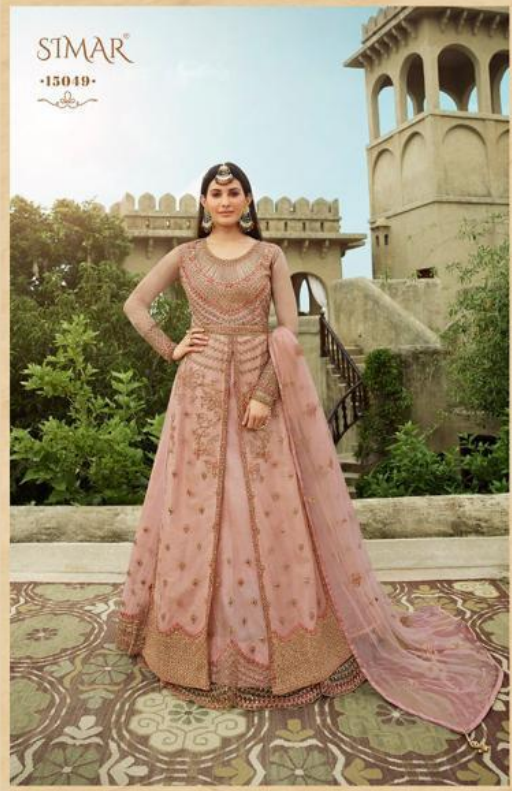

Luscious*philosophy