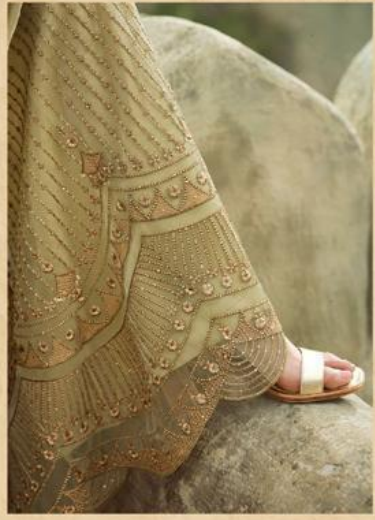

STMAR®
•15050•
— — —

Elegant ✨ Radiance