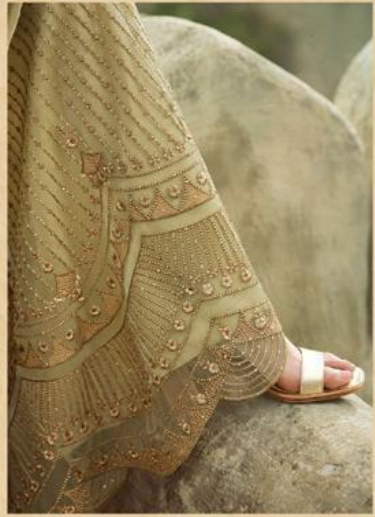

STMAR®
•15050•
— — —

Elegant ✦ Radiance