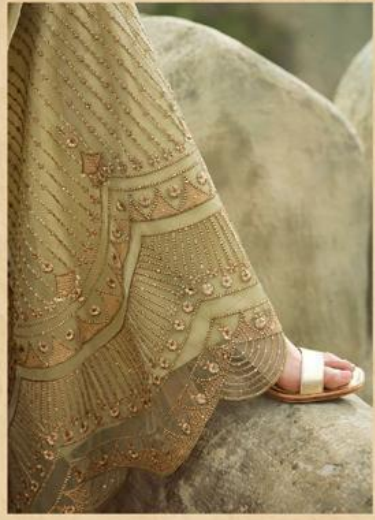

Luscious*philosophy

SIMAR®
•15018•
— — —

Royal ✪ vibrancy

STMAR[®]
•15050•
— — —

Elegant ✦ Radiance

SIMAR®
-15030-

Elegant ✨ Radiance