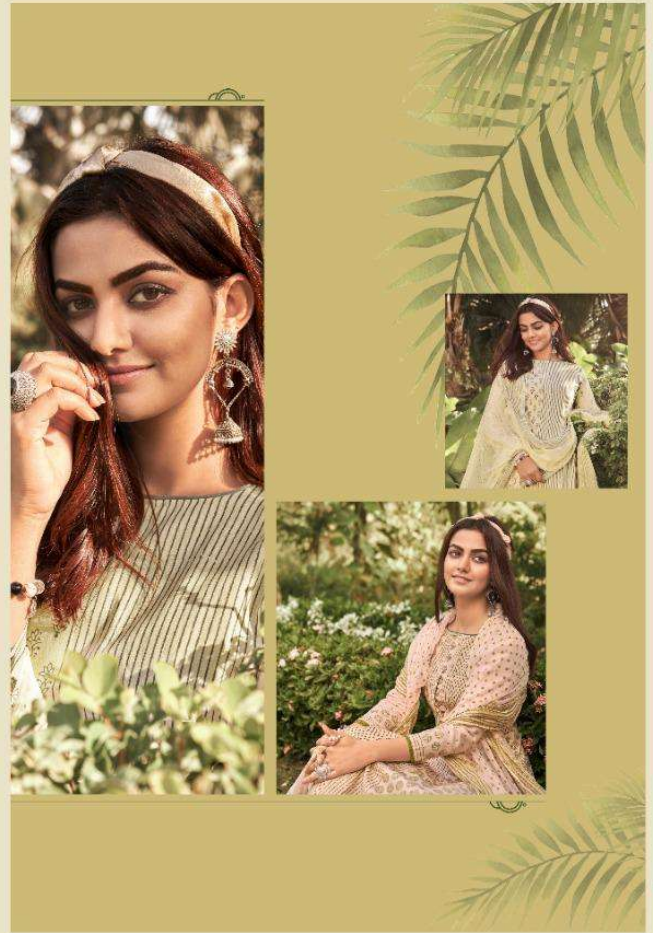

TF

PRESENTING TO YOU OUR NEW CATALOGUE

SANAH

FROM TANISHK FASHIONS,

TOP

Pure Camberic Suit

BOTTOM

Pure Lawn

DUPATTA

Chiffon Print

16901

16902

16903

16904

16905

16906