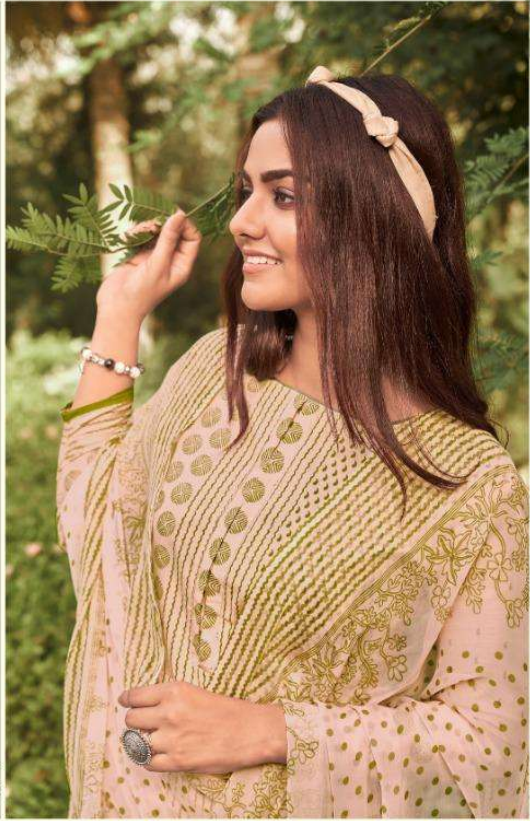

BESPOHE LUXURY

16906