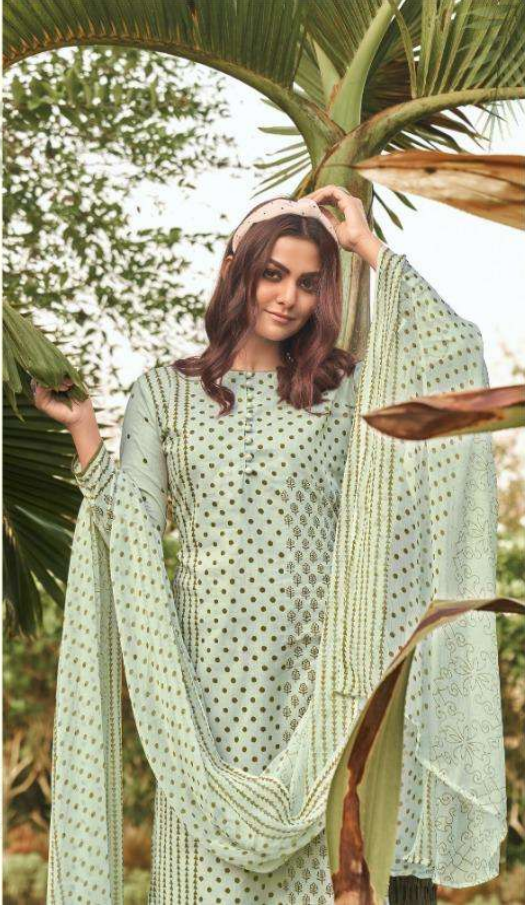

THIS SEASON IS GIVING

16907

CUL TURAL LEGACY

16908

BESPOHE LUXURY

16906

ETHEREAL COUTURE

16901

# SANAH

FROM TANISHK FASHIONS,

TOP

Pure Camberic Suit

BOTTOM

Pure Lawn

DUPATTA

Chiffon Print