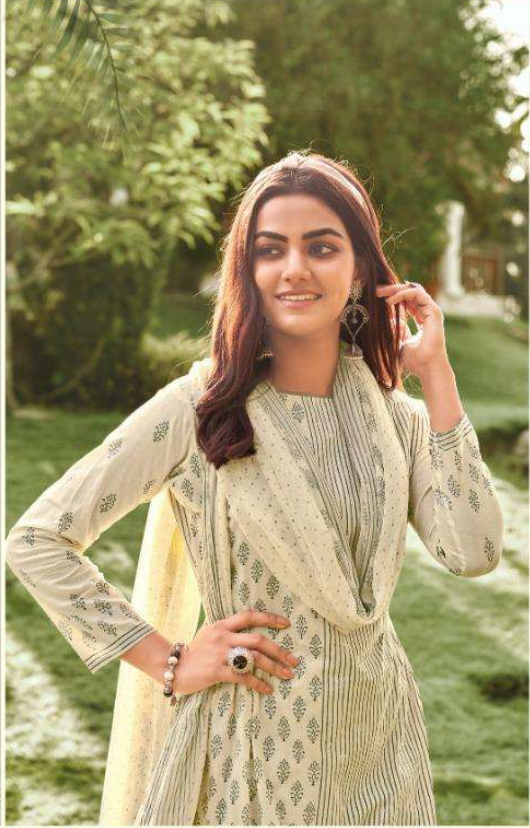

THIS SEASON IS GIVING

16907