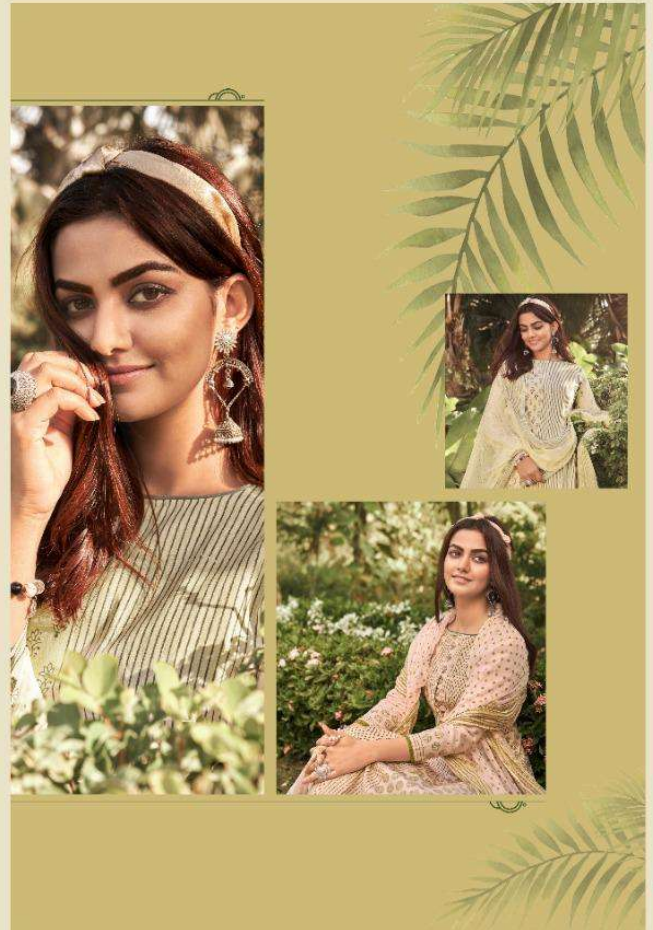

# SANAH

FROM TANISHK FASHIONS,

TOP

Pure Camberic Suit

BOTTOM

Pure Lawn

DUPATTA

Chiffon Print