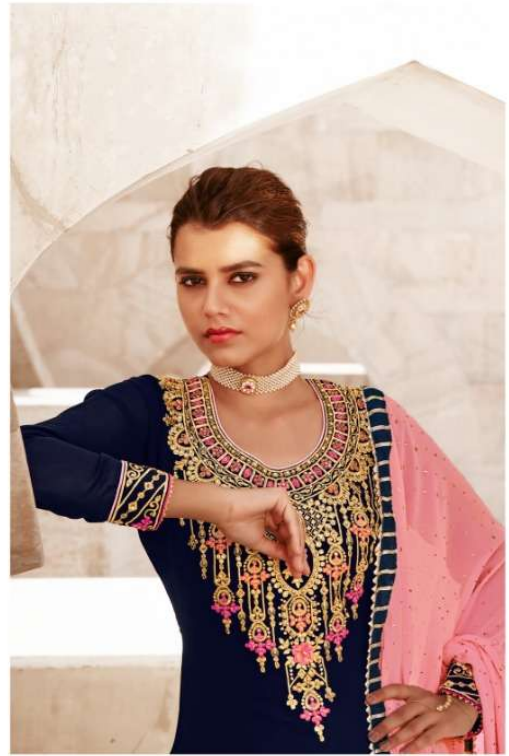

ALISA

The logo for ALISA features a stylized blue 'A' with a white swoosh underneath, positioned above the brand name 'ALISA' in a black, sans-serif font.

ALISA

ALISA

6801

6802

6803

6804