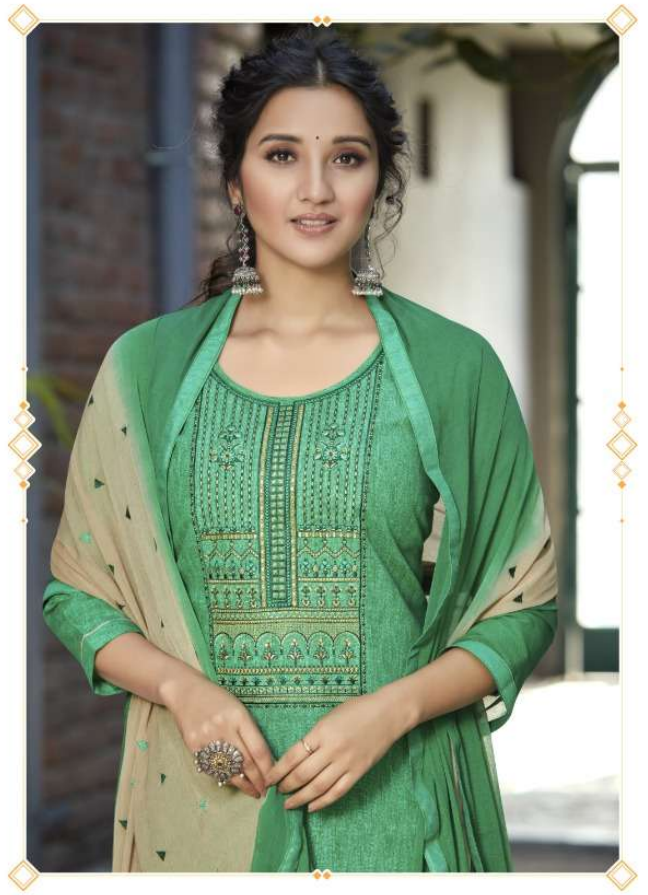

11252

11251

HAS LAUNCHED NEW CATALOGUE

ROOHI

FABRIC DETAILS

TOP :- Soft Cotton Print With Work

BOTTOM :- Soft Cotton Print

DUPATTA :- Nazneen With Work