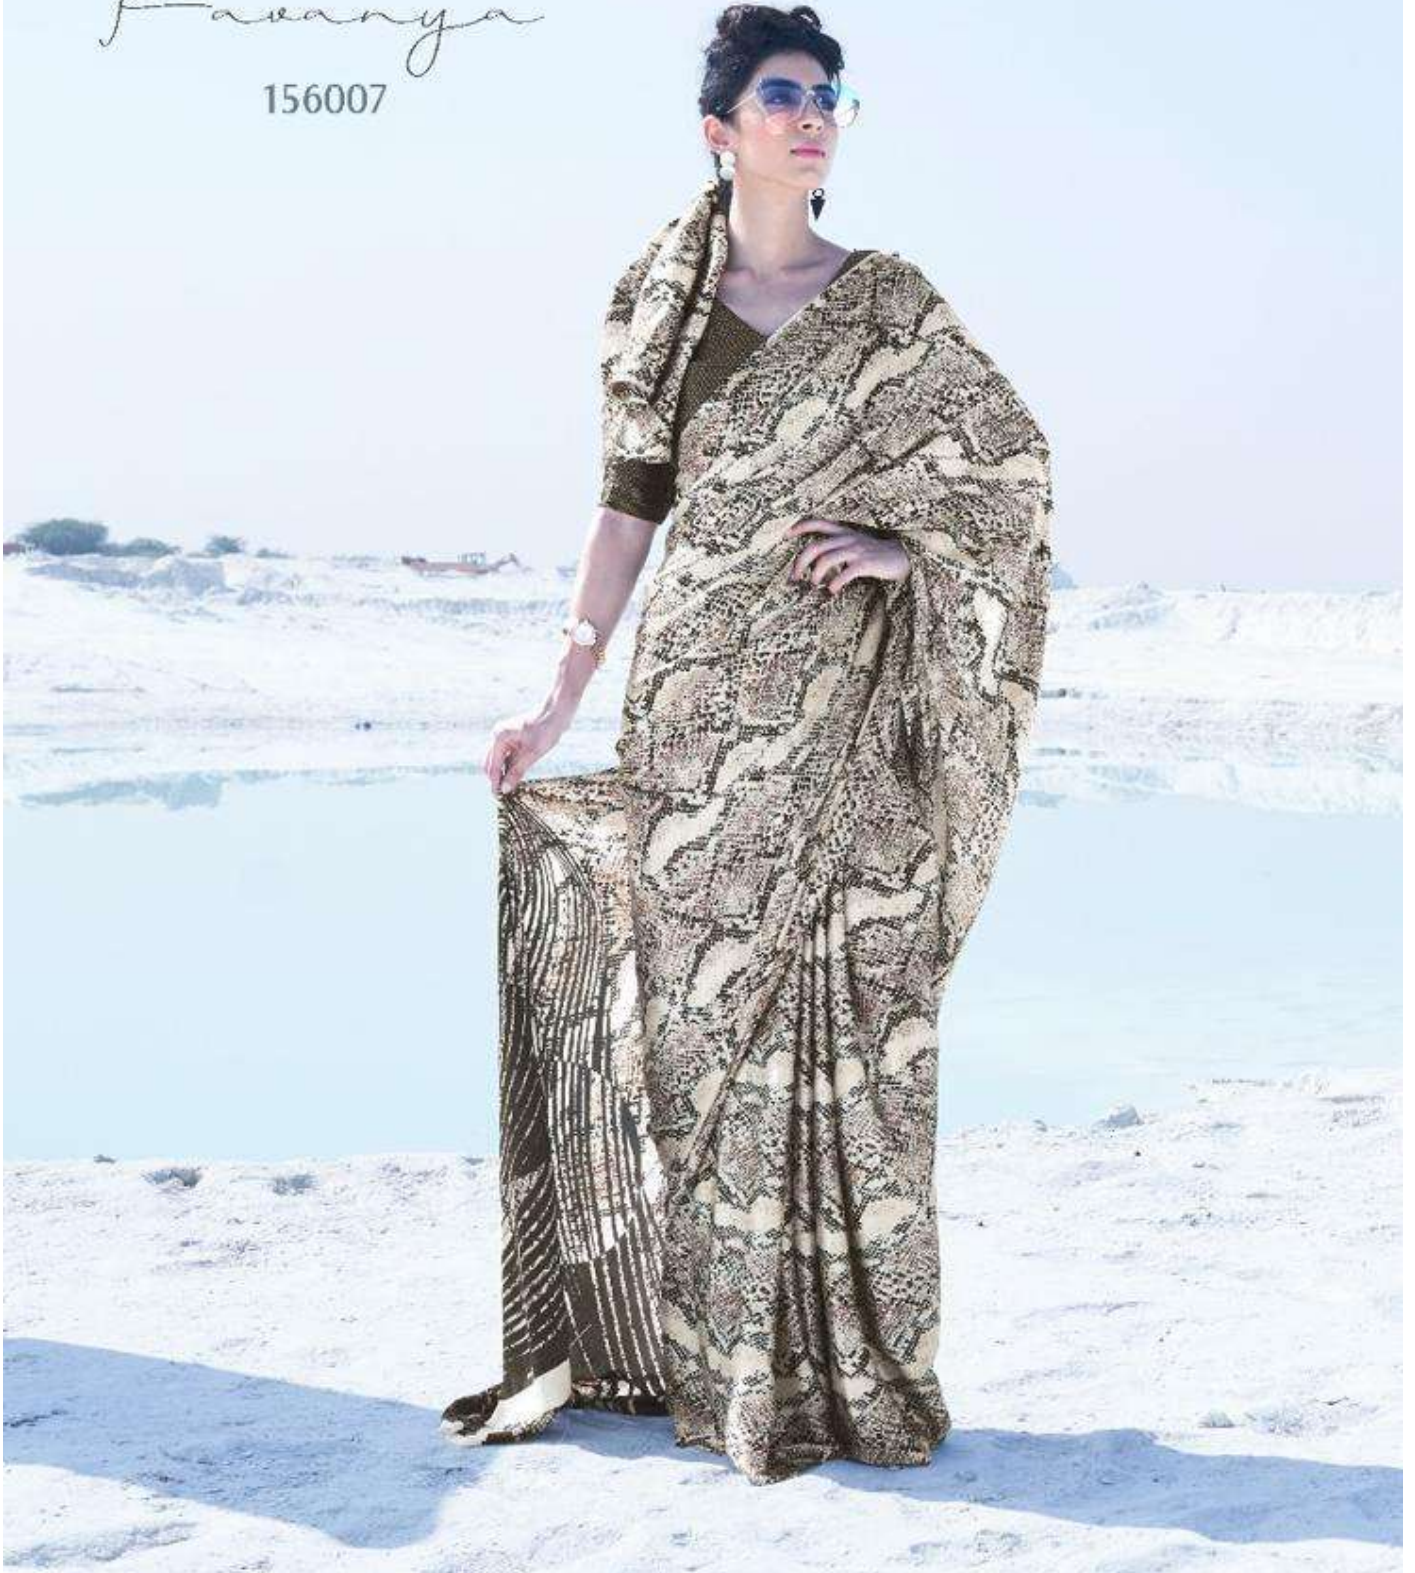

A woman is standing on a sandy beach, wearing a leopard print sari with a black border. She is wearing yellow sunglasses and has her hand near her face. The background shows the ocean and a clear sky. In the top right corner, there is a logo for 'RAJTEX' with a red flower icon, the word 'Exclusive' in a script font, and the text 'Print saris | Lehengas | Silk saris'. Below that, the name 'Kavya' is written in a large, elegant script font, and the number '156003' is printed in a simple font. To the right of the woman, there is a tall, thin wooden mirror on a stand.

156006

  
**RAJTEX**  
*Exclusive*

Print sarees | Lehengas | Silk sarees

*Kavya*

156007

A woman with her hair styled up, wearing sunglasses and large earrings, stands in a vast, arid desert landscape. She is wearing a saree with a complex, repeating pattern in shades of green, brown, and white. The background shows rolling sand dunes under a clear blue sky.

A woman with her hair in braids, wearing sunglasses and a vibrant orange saree with a colorful floral pattern, stands on a sandy beach. She is looking to the left with her right hand raised to her forehead. The background shows a clear blue sky and a wooden door frame on the right side of the image.