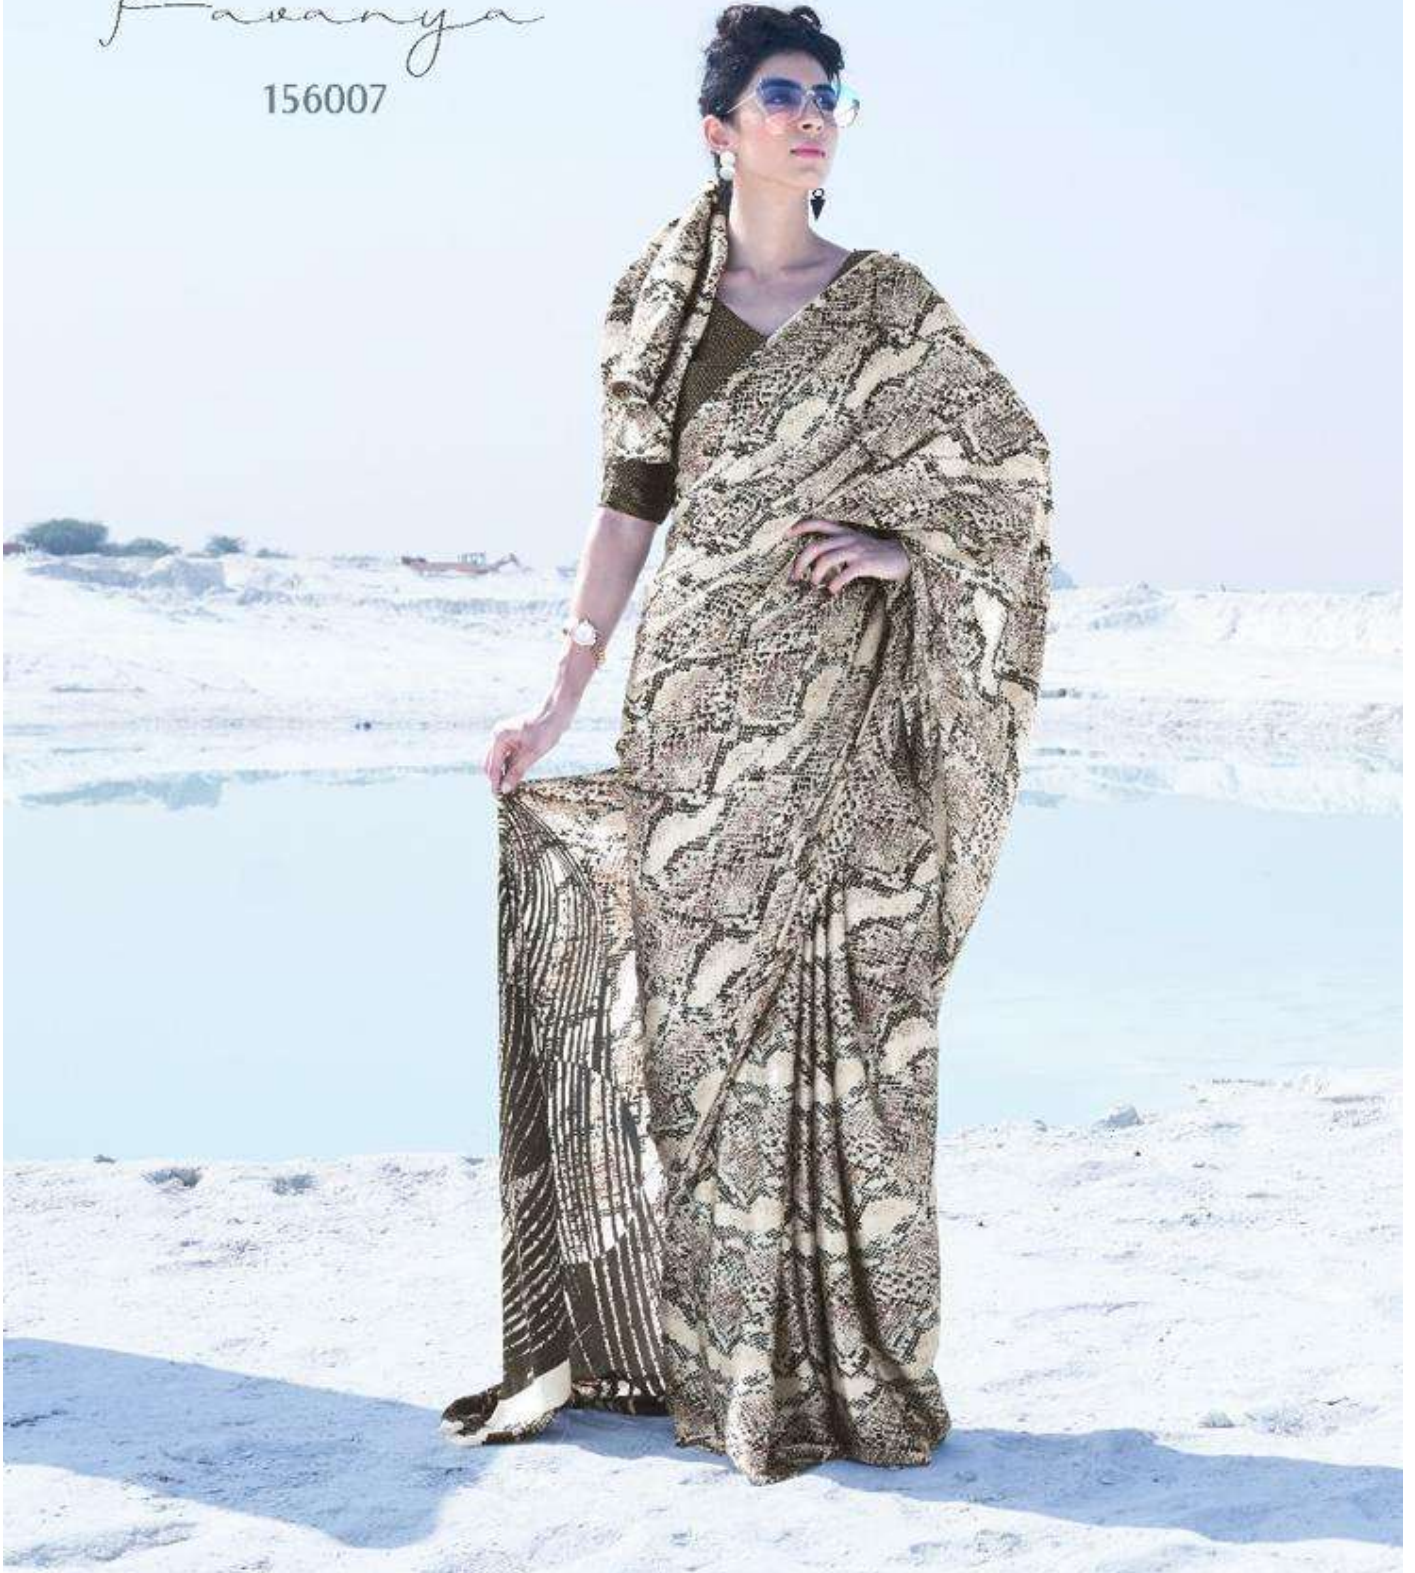

A woman is standing on a sandy beach, wearing a leopard print sari with a black border and a matching headscarf. She is wearing yellow sunglasses and has her hand near her face. The background shows the ocean and a clear sky. In the top right corner, there is a logo for 'RAJTEX' with a red flower icon, the word 'Exclusive' in a script font, and the text 'Print saris | Lehengas | Silk saris'. Below that, the name 'Kavya' is written in a large, elegant script font, and the number '156003' is printed in a simple font. To the right of the woman, there is a tall, thin wooden mirror on a stand.

RAJTEX[®]
Exclusive

Print saris | Lehengas | Silk saris

Kavya

156003

A woman is standing in a vast, flat, light-colored landscape under a clear blue sky. She is wearing a long, flowing saree with a bold leopard print pattern in shades of brown, black, and green. The saree has a black border with a decorative pattern. She is also wearing a matching leopard print scarf and sunglasses. Her hair is styled in an updo.

156007

A woman with her hair styled in an updo, wearing sunglasses and large earrings, stands in a vast, arid desert landscape. She is wearing a saree with a complex, multi-colored pattern in shades of green, gold, and brown. The background shows rolling sand dunes under a clear blue sky.