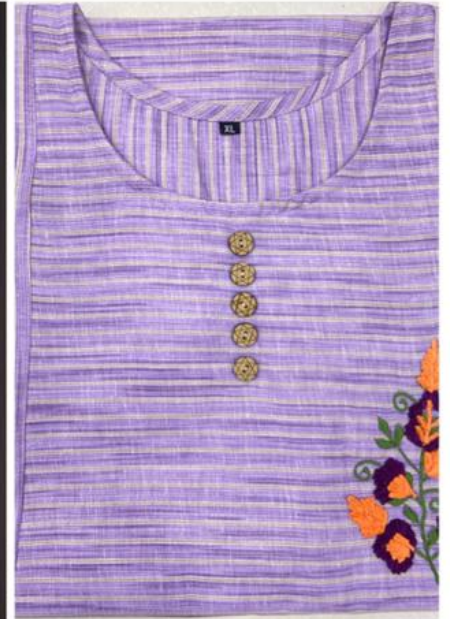

Fabric: Cotton
Hand work

Length 44"

Size: M,L, XL,XXL