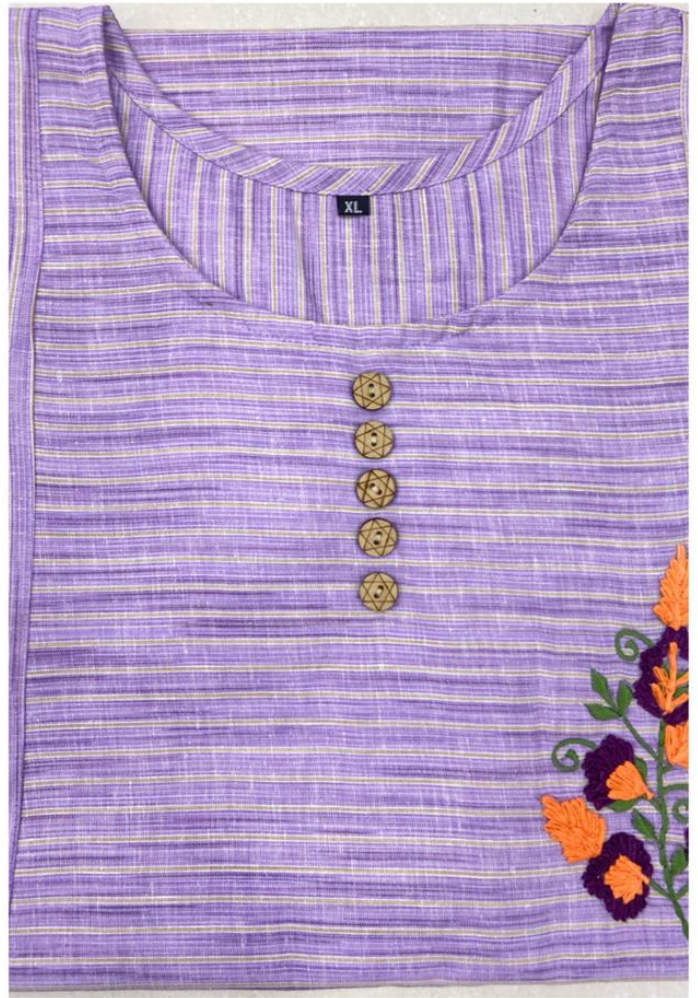

**Fabric: Cotton  
Hand work**

**Length 44"**

**Size: M,L,XL**

Fabric: Cotton  
Hand work

Length 44"

Size L only

Fabric: Cotton  
Hand work

Length 44"

Size: M,L,XL,XXL

Fabric: Cotton  
Hand work

Length 44"

Size M only

Fabric: Cotton  
Hand work

Length 44"

Size: M,L,XL

Fabric: Cotton  
Hand work

**Fabric: Cotton  
Hand work**

**Length 44"**

**Size: M,L,XL**

**Fabric: Cotton  
Hand work**

**Length 44"**

**Size M only**

D.1

**Fabric: Cotton  
Hand work**

**Length 44"**

**Size: M,L,XL,XXL**

**Fabric: Cotton  
Hand work**

**Length 44"  
Size  
M , L**

D.1

**Fabric: Cotton  
Hand work**

**Length 44"**  
**Size: M,L,XL,XXL**