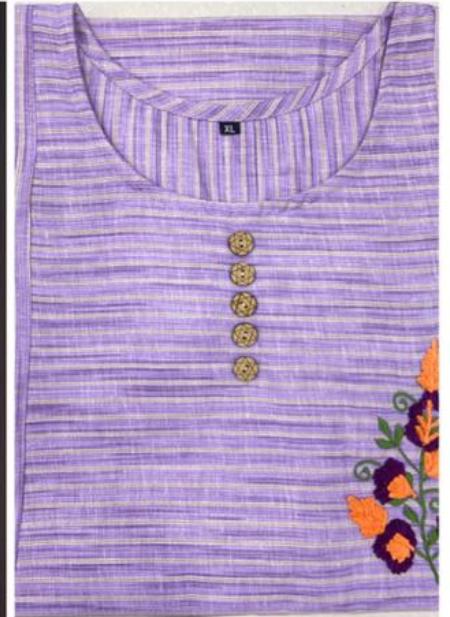

Fabric: Cotton
Hand work

Length 44"

Size: M,L, XL,XXL