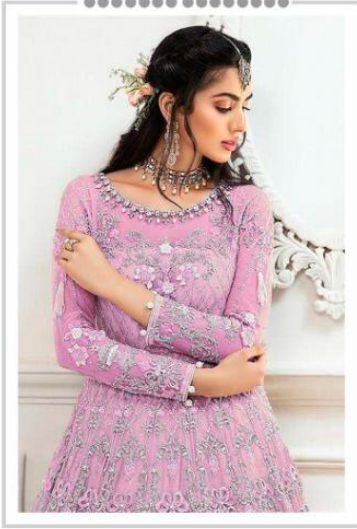

Ramsha®
244 NX

#R-244-A