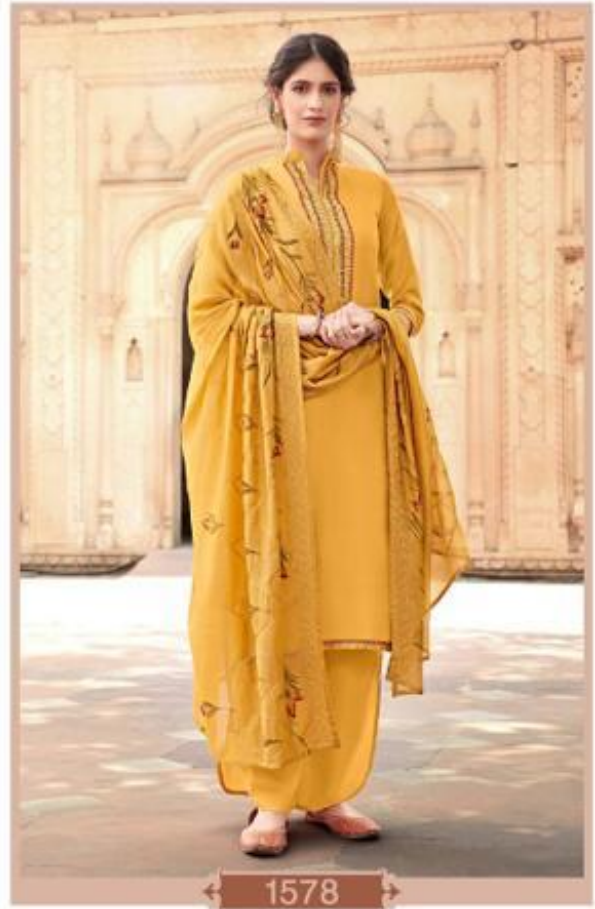

Bela FASHION
1575

Bela FASHION
1575

Bela FASHION
1576

Bela FASHION
1577

Bela FASHION

1575

Bela

FASHION

60X60 Cotton

< DUPPATA >

Modal Cotton With Embroidery

Bela FASHION®

MASAKALI 4

Design Number	Catalouge Name	FABRIC DETAIL	PRICE
1575	Masakali 4	Top - Cotton Silk Bottom - 60 x 60 Cotton Duppata - Modal Cotton With Embroidery	1620/-
1576	Masakali 4	Top - Cotton Silk Bottom - 60 x 60 Cotton Duppata - Modal Cotton With Embroidery	1620/-
1577	Masakali 4	Top - Cotton Silk Bottom - 60 x 60 Cotton Duppata - Modal Cotton With Embroidery	1620/-
1578	Masakali 4	Top - Cotton Silk Bottom - 60 x 60 Cotton Duppata - Modal Cotton With Embroidery	1620/-
1579	Masakali 4	Top - Cotton Silk Bottom - 60 x 60 Cotton Duppata - Modal Cotton With Embroidery	1620/-
1580	Masakali 4	Top - Cotton Silk Bottom - 60 x 60 Cotton Duppata - Modal Cotton With Embroidery	1620/-
1581	Masakali 4	Top - Cotton Silk Bottom - 60 x 60 Cotton Duppata - Modal Cotton With Embroidery	1620/-