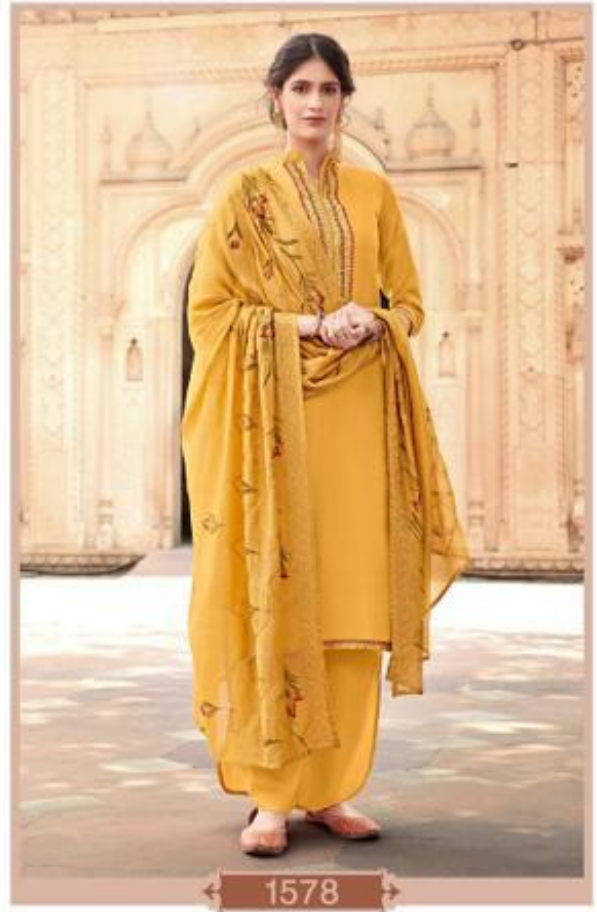

Bela FASHION
1575

Bela FASHION
1575

Bela FASHION
1576

Bela FASHION
1577

Bela FASHION

1575

Bela

FASHION

60X60 Cotton

< DUPPATA >

Modal Cotton With Embroidery

Bela FASHION[®]

MASAKALI 4

Design Number	Catalouge Name	FABRIC DETAIL	PRICE
1575	Masakali 4	Top - Cotton Silk Bottom - 60 x 60 Cotton Duppata - Modal Cotton With Embroidery	1620/-
1576	Masakali 4	Top - Cotton Silk Bottom - 60 x 60 Cotton Duppata - Modal Cotton With Embroidery	1620/-
1577	Masakali 4	Top - Cotton Silk Bottom - 60 x 60 Cotton Duppata - Modal Cotton With Embroidery	1620/-
1578	Masakali 4	Top - Cotton Silk Bottom - 60 x 60 Cotton Duppata - Modal Cotton With Embroidery	1620/-
1579	Masakali 4	Top - Cotton Silk Bottom - 60 x 60 Cotton Duppata - Modal Cotton With Embroidery	1620/-
1580	Masakali 4	Top - Cotton Silk Bottom - 60 x 60 Cotton Duppata - Modal Cotton With Embroidery	1620/-
1581	Masakali 4	Top - Cotton Silk Bottom - 60 x 60 Cotton Duppata - Modal Cotton With Embroidery	1620/-