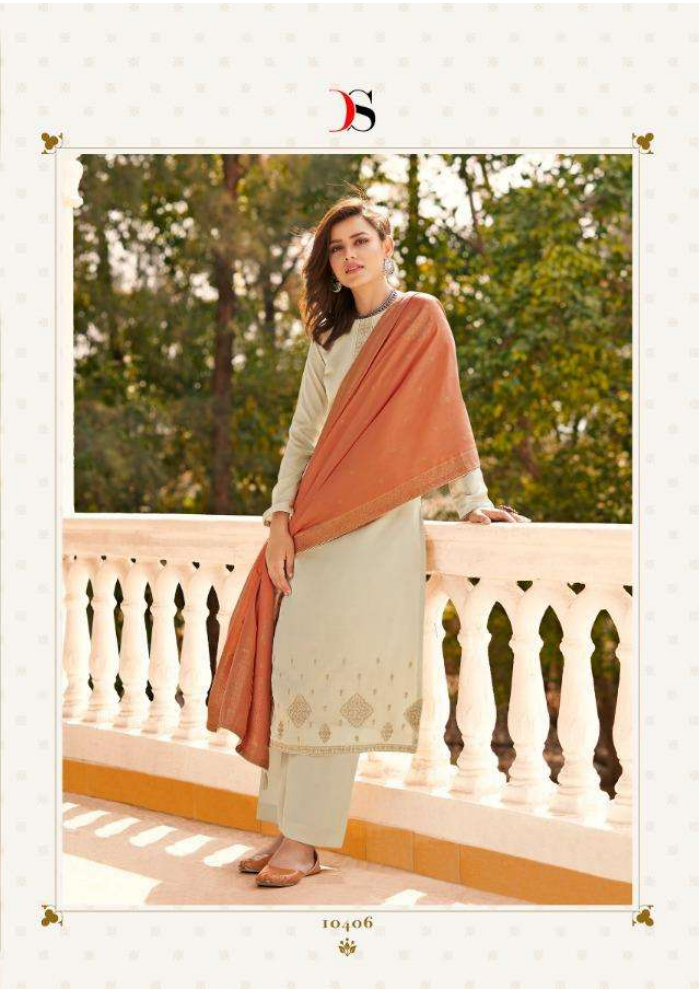

S

10402

S

10402

S

10403

S

10402

S

10405

S

DARIA

10401

10402

10403

10404

10405

10406

PRESENTING TO YOU OUR NEW CATALOGUE

DARIA

FORM DEEPSY SUITS

PRODUCT DETAILS

:TOP:

MINI SILK WITH EMBROIDERY

:BOTTOM:

DULL SANTOON

:DUPATTA:

BANARAS WEAVE JEAQARD

:RATE:

1250 + GST

A Product of DEEPSY SUITS

FOLLOW US ON