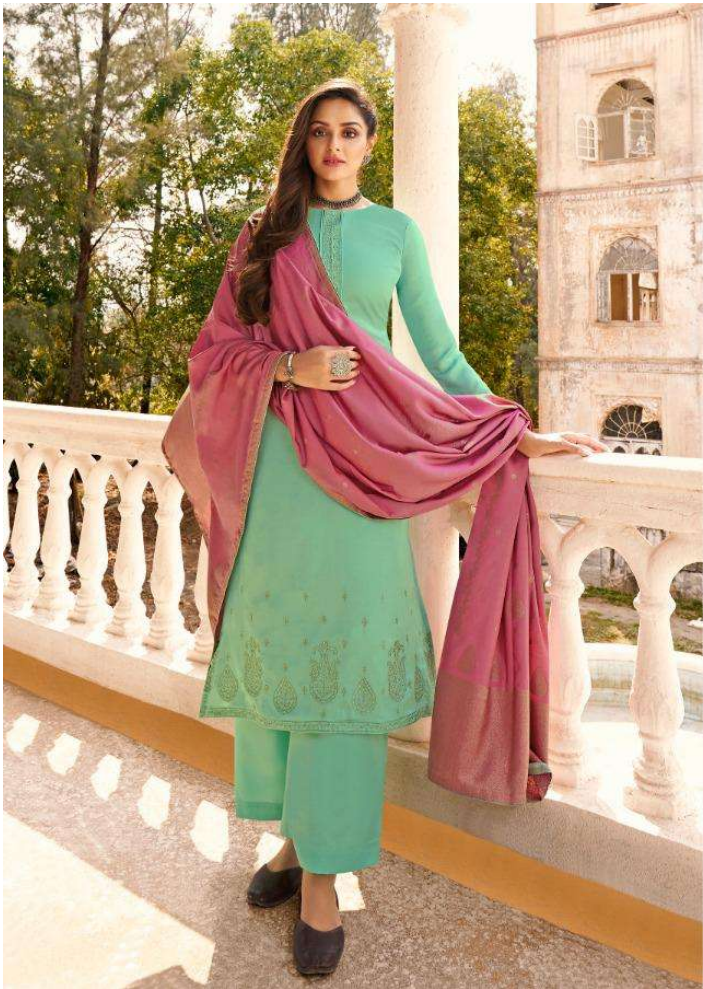

S

10402

S

10402

S

10403

S

10402

S

10405

S

DARIA

10401

10402

10403

10404

:BOTTOM:

DULL SANTOON

:DUPATTA:

BANARAS WEAVE JEAQARD

:RATE:

1250 + GST

A Product of DEEPSY SUITS

FOLLOW US ON