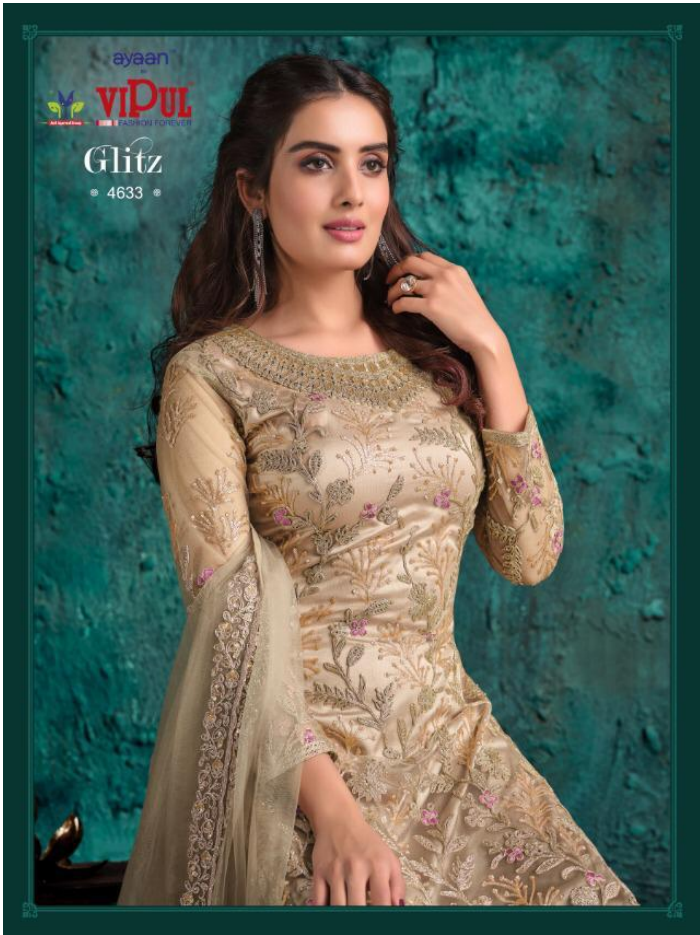

ayaan
VIPOUL
Glitz
• 4632 •

ayaan
VIPUL

Glitz

ayaan
viDUL
Glitz
• 4635 •

AYAAN EXCLUSIVE
BASEMENT,SAGAR SHOPPING CENTRE SAHARA DARWAJA,RING ROAD,SURAT ,-
395002,0261-4010401 -

DRESS- R-WHOLESALE SELLING PRICELIST