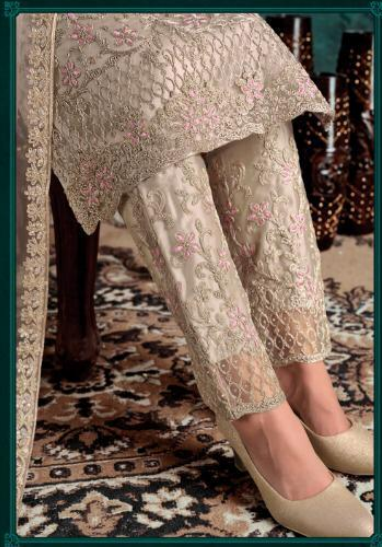

ayaan
viDUL
Glitz
• 4635 •