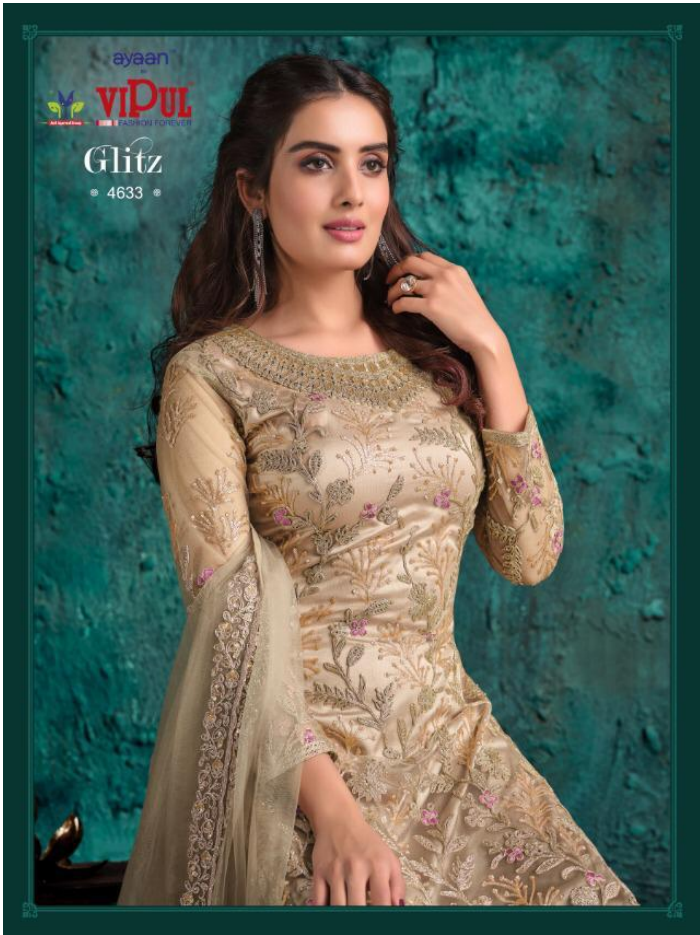

ayaan
VIPOUL
Glitz
• 4632 •

ayaan
vipul

Glitz

ayaan
viDUL
Glitz
• 4635 •

AYAAN EXCLUSIVE
BASEMENT,SAGAR SHOPPING CENTRE SAHARA DARWAJA,RING ROAD,SURAT ,-
395002,0261-4010401 -

DRESS- R-WHOLESALE SELLING PRICELIST