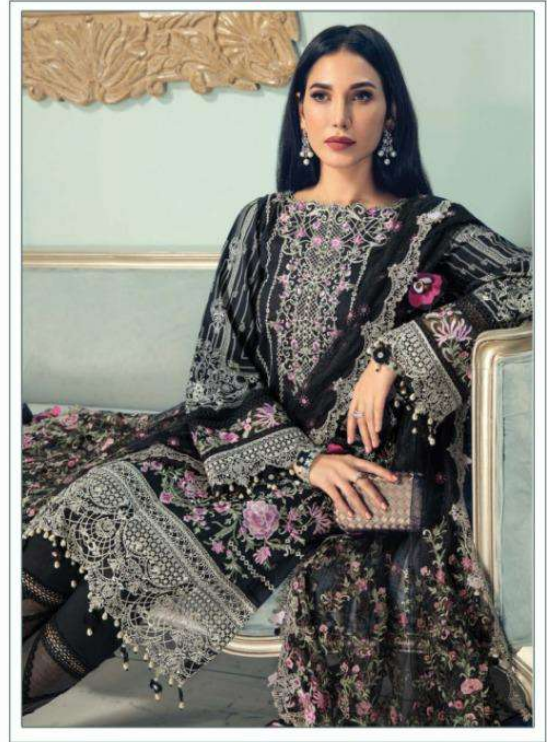

RINAZ®
FASHION