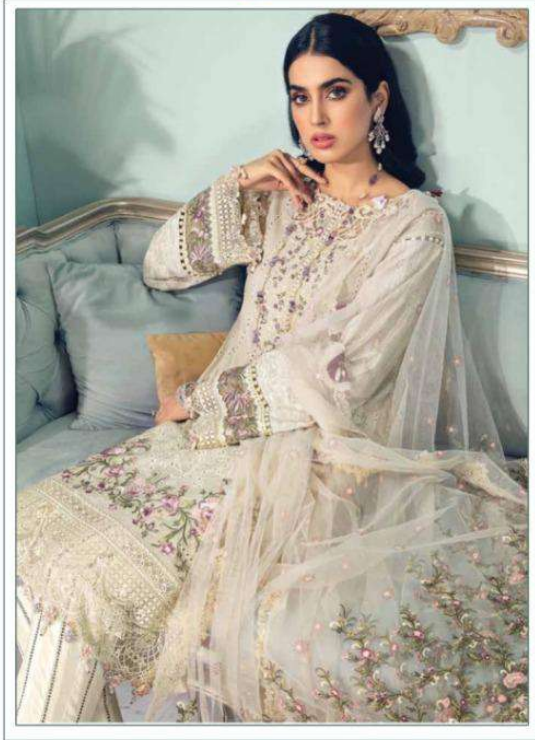

■ ■ ■ D.NO.6004