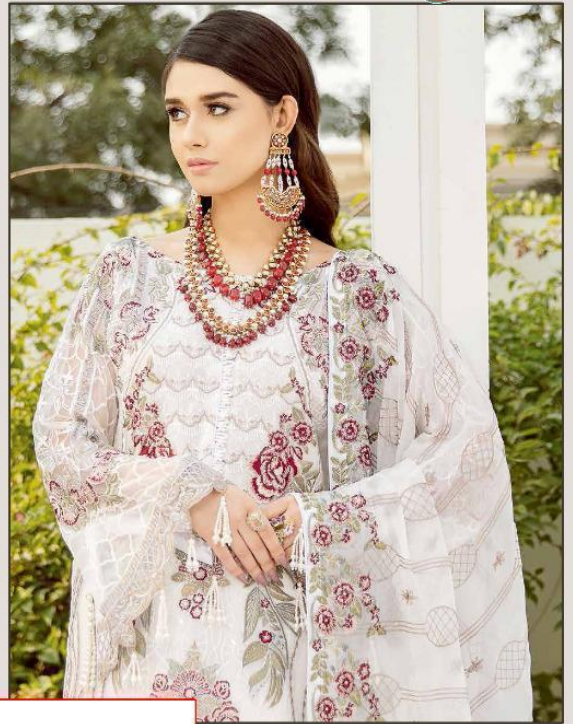

D. NO. 2506

TOP - FOX JORGET WITH HEAVY EMBROIDERY  
BOTTOM INNER - HEAVY SHANTUN  
DUPATTA - NAZIN WITH HEAVY EMBROIDERY

D. NO. 2506

TOP - FOX JORGET WITH HEAVY EMBROIDERY  
BOTTOM INNER - HEAVY SHANTUN  
DUPATTA - NAZIN WITH HEAVY EMBROIDERY