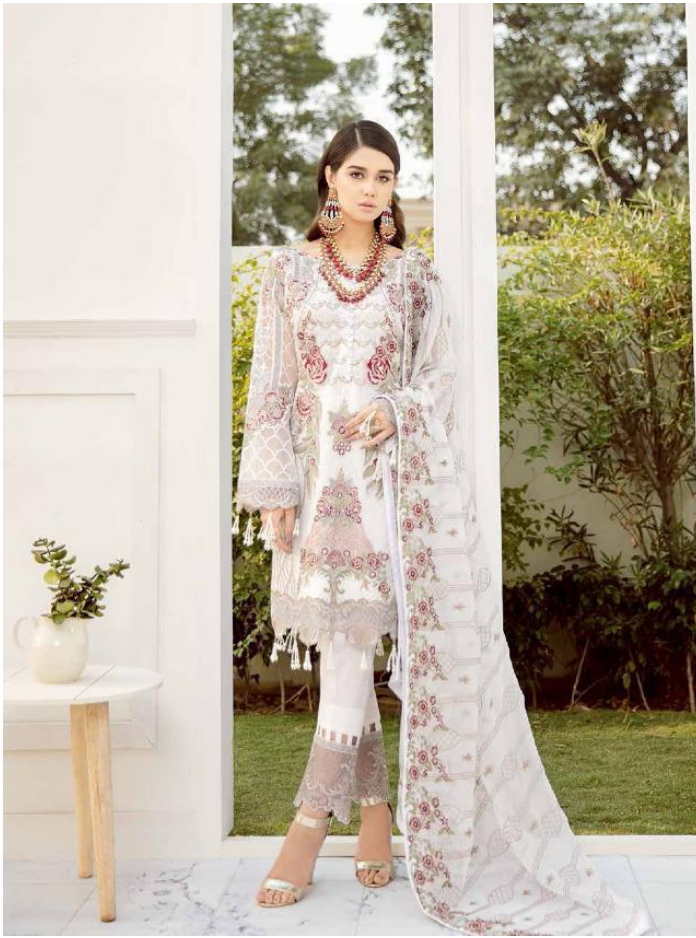

D. NO. 2506

TOP - FOX JORGET WITH HEAVY EMBROIDERY
BOTTOM INNER - HEAVY SHANTUN
DUPATTA - NAZIN WITH HEAVY EMBROIDERY

D.NO. 2506

TOP - FOX JORGET WITH HEAVY EMBROIDERY
BOTTOM INNER - HEAVY SHANTUN
DUPATTA - NAZIN WITH HEAVY EMBROIDERY