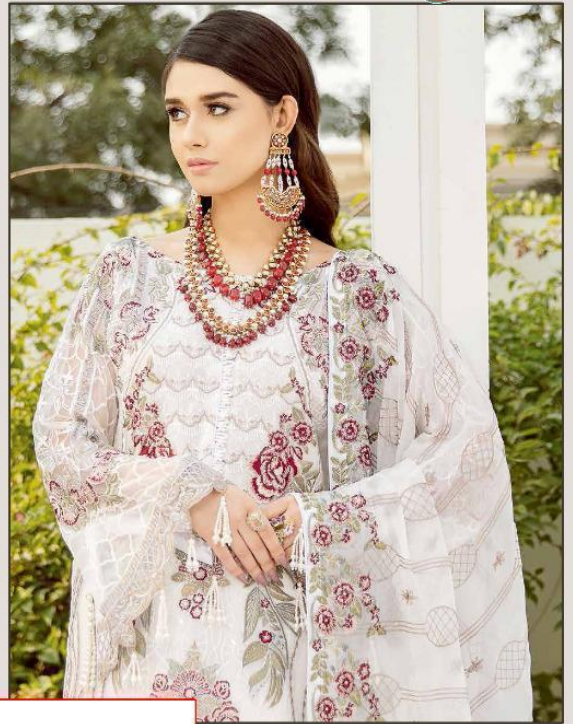

D. NO. 2506

TOP - FOX JORGET WITH HEAVY EMBROIDERY
BOTTOM INNER - HEAVY SHANTUN
DUPATTA - NAZIN WITH HEAVY EMBROIDERY

D. NO. 2506

TOP - FOX JORGET WITH HEAVY EMBROIDERY
BOTTOM INNER - HEAVY SHANTUN
DUPATTA - NAZIN WITH HEAVY EMBROIDERY