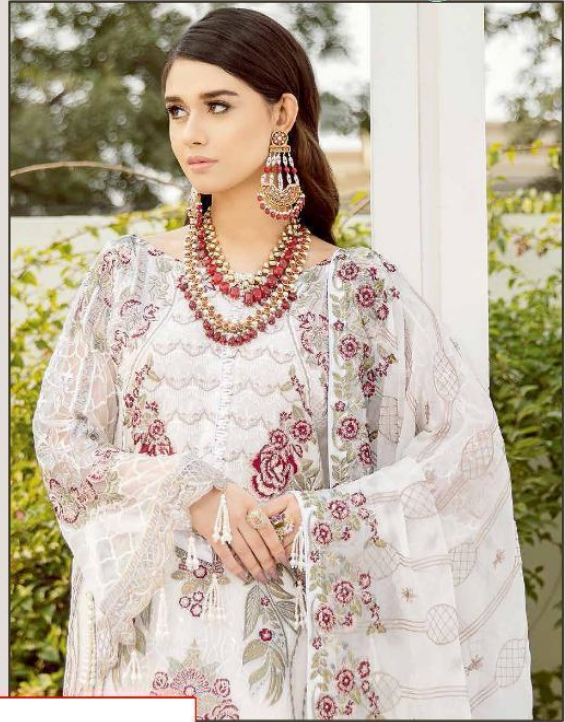

D. NO. 2506

TOP - FOX JORGET WITH HEAVY EMBROIDERY
BOTTOM INNER - HEAVY SHANTUN
DUPATTA - NAZIN WITH HEAVY EMBROIDERY

D.NO. 2506

TOP - FOX JORGET WITH HEAVY EMBROIDERY
BOTTOM INNER - HEAVY SHANTUN
DUPATTA - NAZIN WITH HEAVY EMBROIDERY