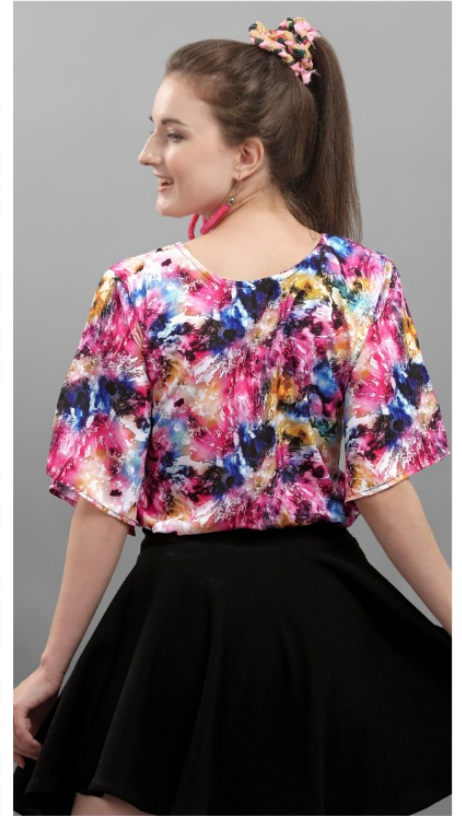

D.NO.503

D.NO.502