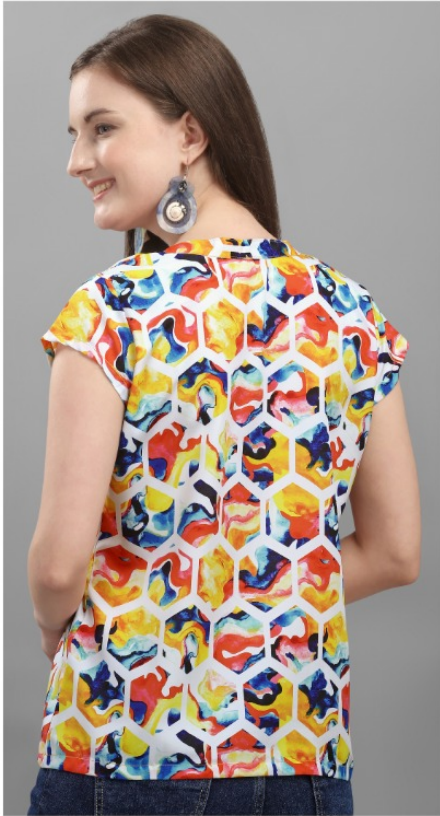

The logo for JELITE WOMEN APPARELS features a red circle containing a white stylized letter 'J'. To the right of the circle, the word 'JELITE' is written in a bold, red, sans-serif font, with 'WOMEN APPARELS' in a smaller, black, sans-serif font underneath.

**JELITE**  
WOMEN APPARELS

The logo for JELITE WOMEN APPARELS features a red circle containing a white stylized letter 'J'. To the right of the circle, the word 'JELITE' is written in a bold, red, sans-serif font, with 'WOMEN APPARELS' in a smaller, black, sans-serif font underneath.

**JELITE**  
WOMEN APPARELS

D.NO.505

D.NO.508

D.NO.507

D.NO.501

D.NO.506

D.NO.504

D.NO.503