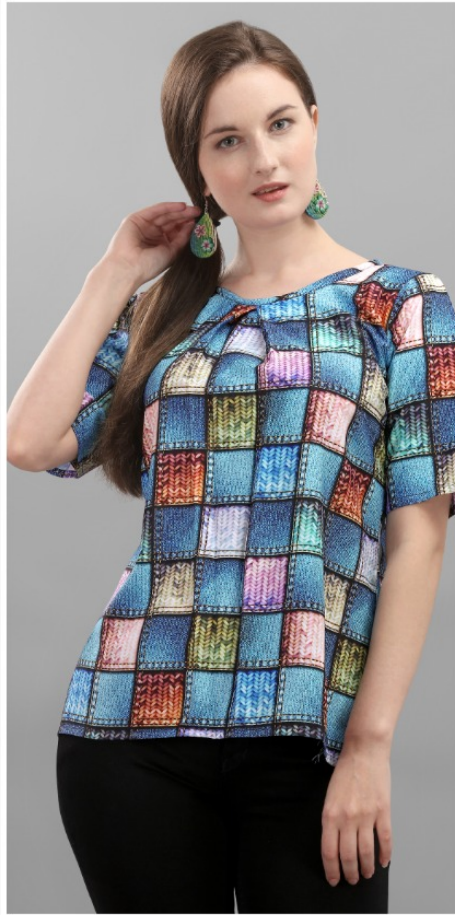

The logo for JELITE WOMEN APPARELS features a red circle containing a white stylized letter 'J'. To the right of the circle, the word 'JELITE' is written in a bold, red, sans-serif font, with 'WOMEN APPARELS' in a smaller, black, sans-serif font underneath.

**JELITE**  
WOMEN APPARELS

The logo for JELITE WOMEN APPARELS features a red circle containing a white stylized letter 'J'. To the right of the circle, the word 'JELITE' is written in a bold, red, sans-serif font, with 'WOMEN APPARELS' in a smaller, black, sans-serif font underneath.

**JELITE**  
WOMEN APPARELS

D.NO.505

D.NO.508

D.NO.507

D.NO.501

D.NO.506

D.NO.504

D.NO.503