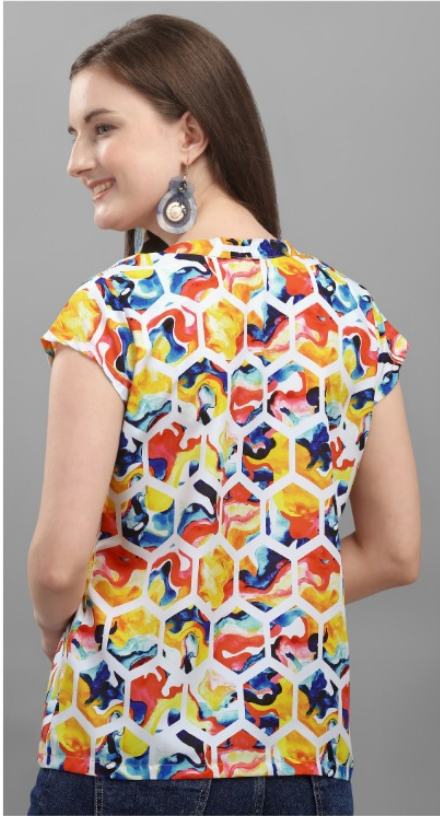

D.NO.501

D.NO.506