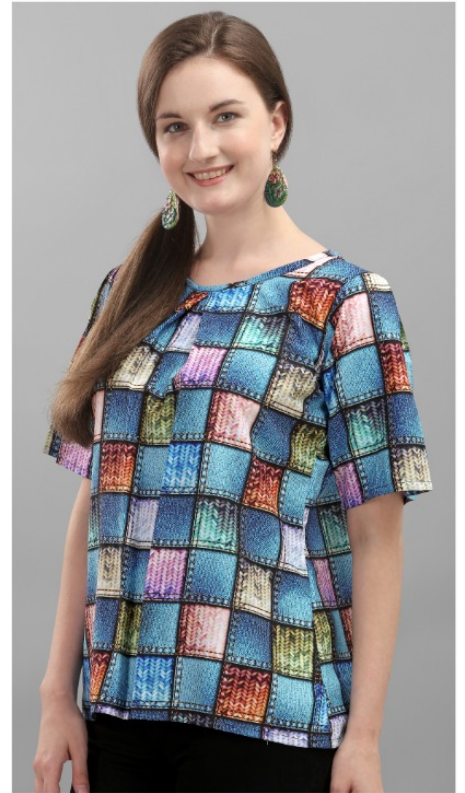

The logo for JELITE WOMEN APPARELS features a red circle containing a white stylized letter 'J'. To the right of the circle, the word 'JELITE' is written in a bold, red, sans-serif font, with 'WOMEN APPARELS' in a smaller, black, sans-serif font underneath.

**JELITE**  
WOMEN APPARELS

The logo for JELITE WOMEN APPARELS features a red circle containing a white stylized letter 'J'. To the right of the circle, the word 'JELITE' is written in a bold, red, sans-serif font, with 'WOMEN APPARELS' in a smaller, black, sans-serif font underneath.

**JELITE**  
WOMEN APPARELS

D.NO.505

D.NO.508

D.NO.507

D.NO.501

D.NO.506

D.NO.504

D.NO.503