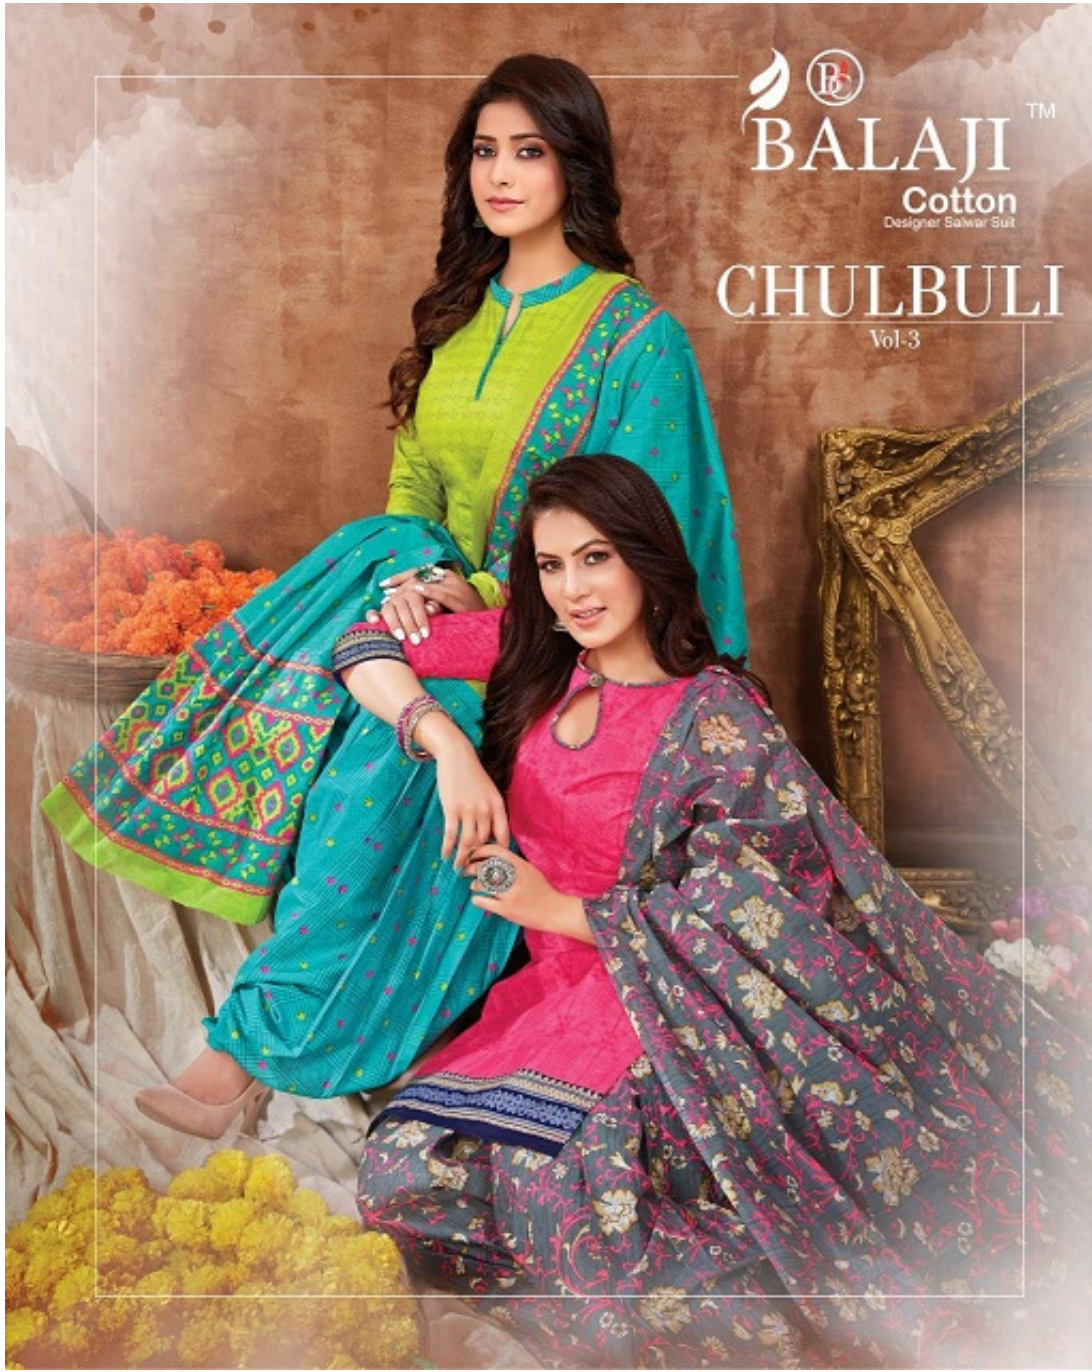

BALAJI™
Cotton
Designer Salwar Suit

CHULBULI
Vol-3