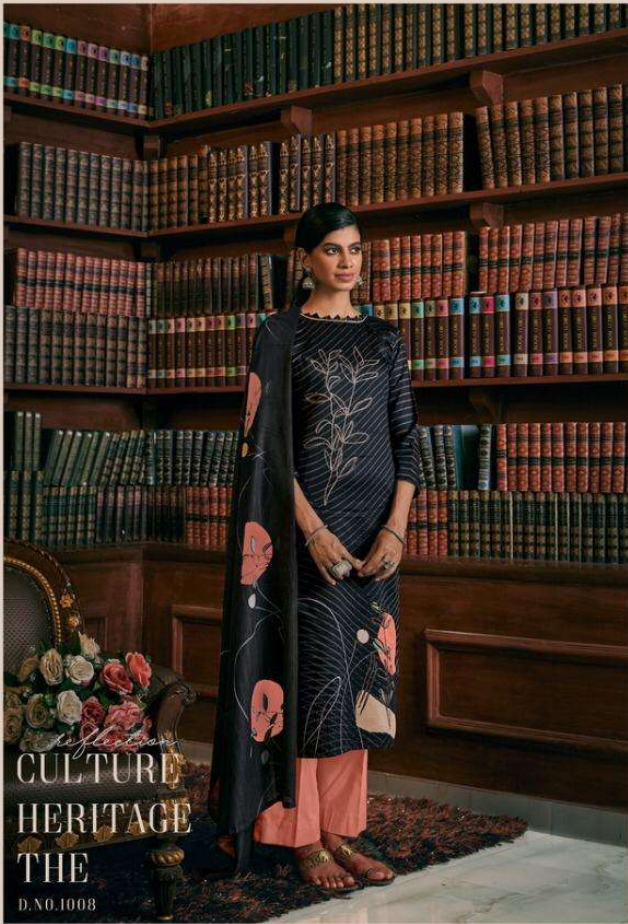

Radhika
FASHION

colours
SENSIBLE

D.NO.1007

style
INSTINCT

D.NO.1005

beauty
TIMELESS

D.NO.1001

Radhika®
FASHION