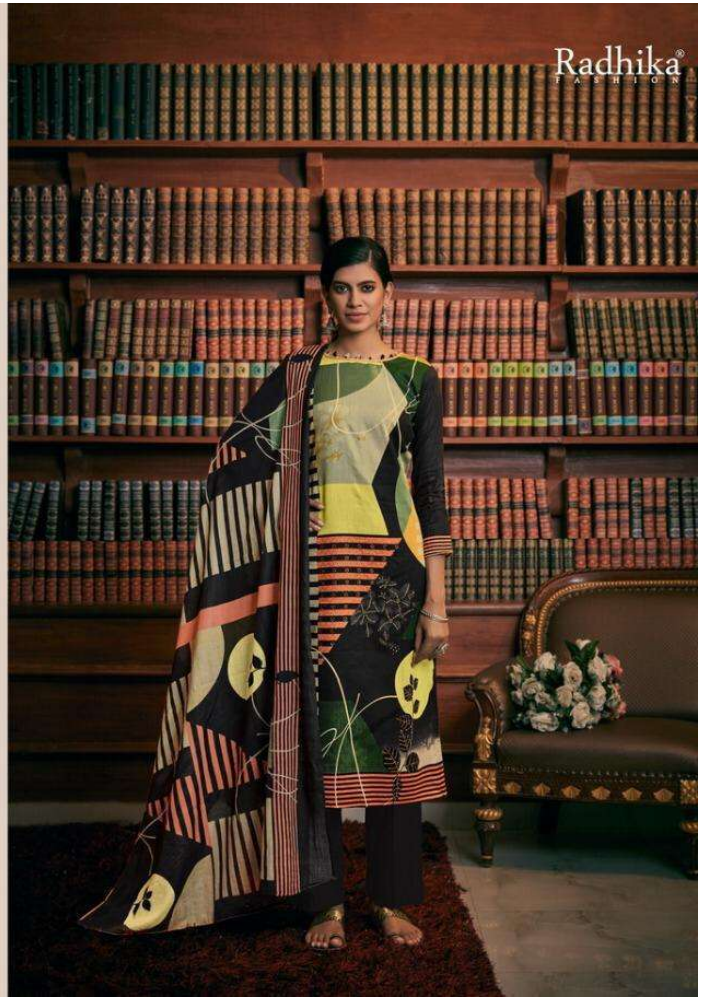

Radhika
FASHION

colours
SENSIBLE

D.NO.1007

style
INSTINCT

D.NO.1005

beauty
TIMELESS

D.NO.1001

Radhika®
FASHION