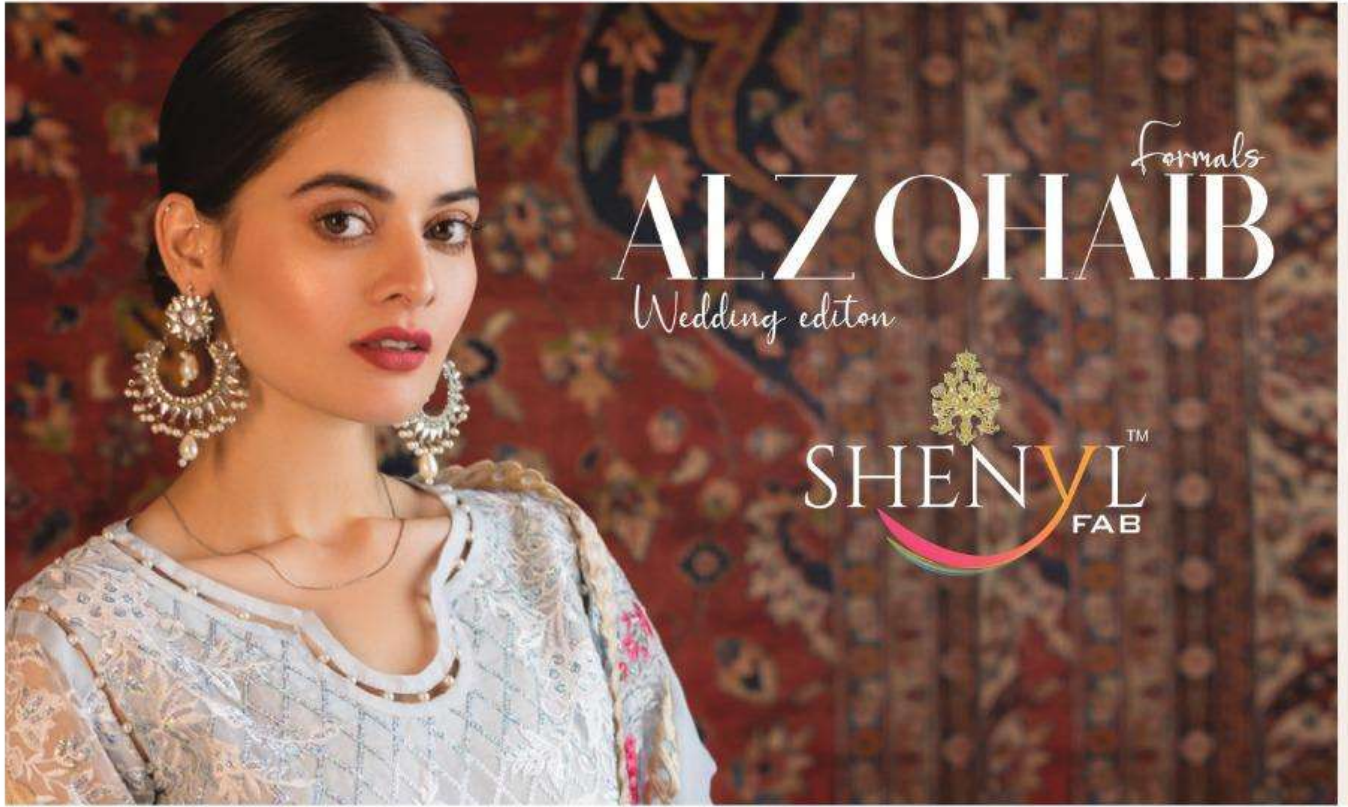

# ALZOHAB

SHEN VL<sup>TM</sup>  
FAB

**FABRIC DETAILS**

| D.No. | TOP   | BOTTOM+INNER | DUPATTA                             |
|-------|---|--------------|-------------------------------------|
| 171   | Fox Georgette With Embroidery Work & Daimond Work | Dull Santoon | Butterfly Net With Embroidery Work  |
| 172   | Fox Georgette With Embroidery Work & Daimond Work | Dull Santoon | Butterfly Net With Embroidery Work  |
| 173   | Fox Georgette With Embroidery Work & Daimond Work | Dull Santoon | Nazmin Chiffon With Embroidery Work |
| 174   | Fox Georgette With Embroidery Work & Daimond Work | Dull Santoon | Butterfly Net With Embroidery Work  |
| 175   | Fox Georgette With Embroidery Work & Daimond Work | Dull Santoon | Nazmin Chiffon With Embroidery Work |
| 176   | Fox Georgette With Embroidery Work & Daimond Work | Dull Santoon | Butterfly Net With Embroidery Work  |