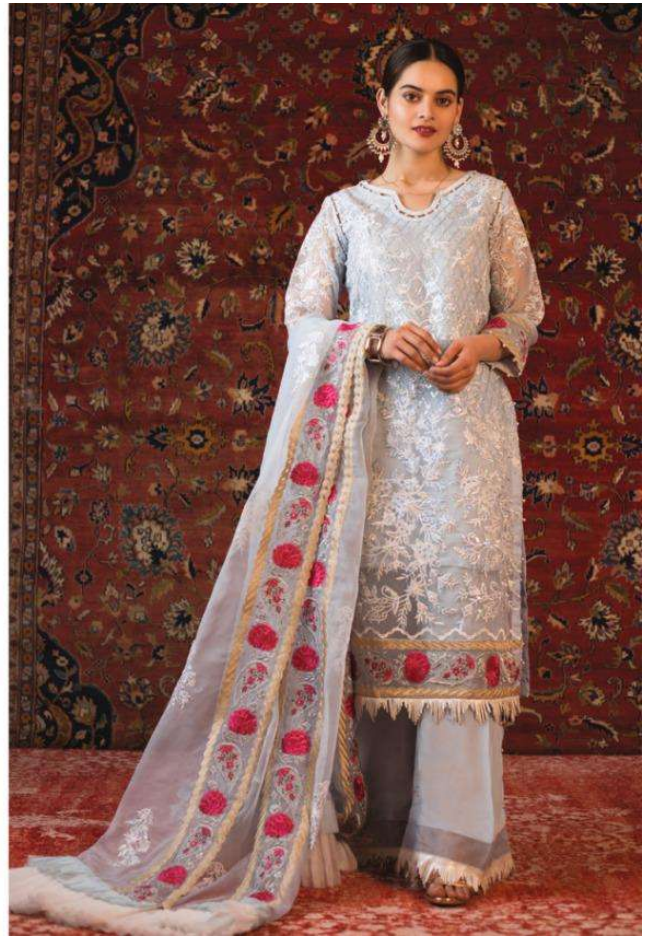

# ALZOHAB

SHEN VL<sup>TM</sup>  
FAB

**FABRIC DETAILS**

| D.No. | TOP   | BOTTOM+INNER | DUPATTA                             |
|-------|---|--------------|-------------------------------------|
| 171   | Fox Georgette With Embroidery Work & Daimond Work | Dull Santoon | Butterfly Net With Embroidery Work  |
| 172   | Fox Georgette With Embroidery Work & Daimond Work | Dull Santoon | Butterfly Net With Embroidery Work  |
| 173   | Fox Georgette With Embroidery Work & Daimond Work | Dull Santoon | Nazmin Chiffon With Embroidery Work |
| 174   | Fox Georgette With Embroidery Work & Daimond Work | Dull Santoon | Butterfly Net With Embroidery Work  |
| 175   | Fox Georgette With Embroidery Work & Daimond Work | Dull Santoon | Nazmin Chiffon With Embroidery Work |
| 176   | Fox Georgette With Embroidery Work & Daimond Work | Dull Santoon | Butterfly Net With Embroidery Work  |